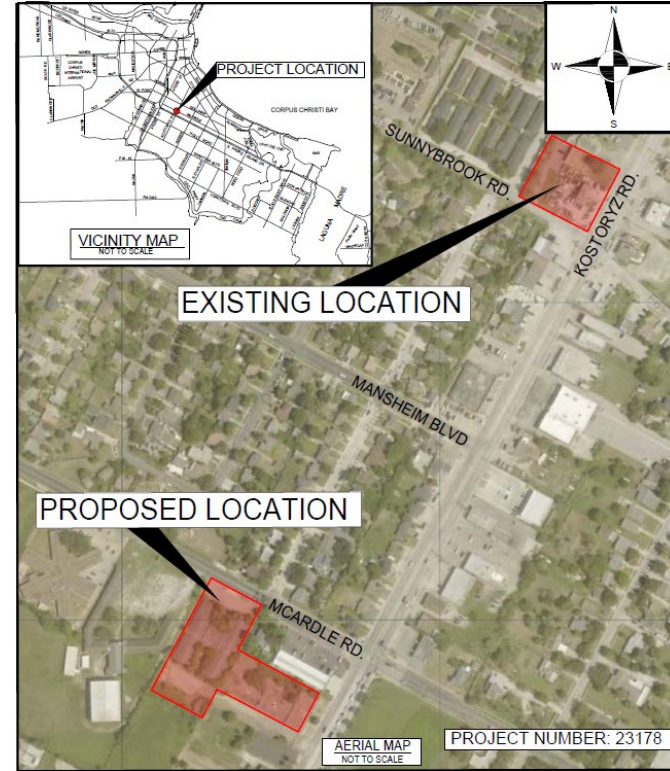

# Project Location

# Background

- In November 2022, voters approved Bond 2022 which includes designing and acquiring land for FS #8
- CCFD conducted detailed response time modeling for multiple potential available sites
- Based on the response time modeling, CCFD believes the property at 4909 Kostoryz Road and 3115 McArdle Road is the preferred location for the new FS #8
- Ifergan Michel, LLC. of San Antonio, Texas acquired the property in 2013

## Station 8 Proposed Locations