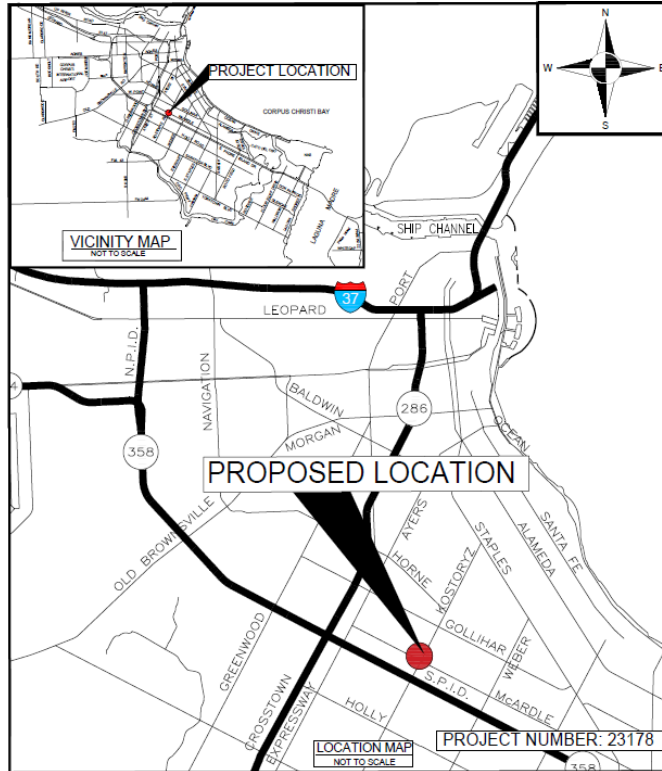

# Project Location

# Background

- In November 2022, voters approved Bond 2022 which includes designing and acquiring land for FS #8
- CCFD conducted detailed response time modeling for multiple potential available sites
- Based on the response time modeling, CCFD believes the property at 4909 Kostoryz Road and 3115 McArdle Road is the preferred location for the new FS #8
- Ifergan Michel, LLC. of San Antonio, Texas acquired the property in 2013

## Station 8 Proposed Locations