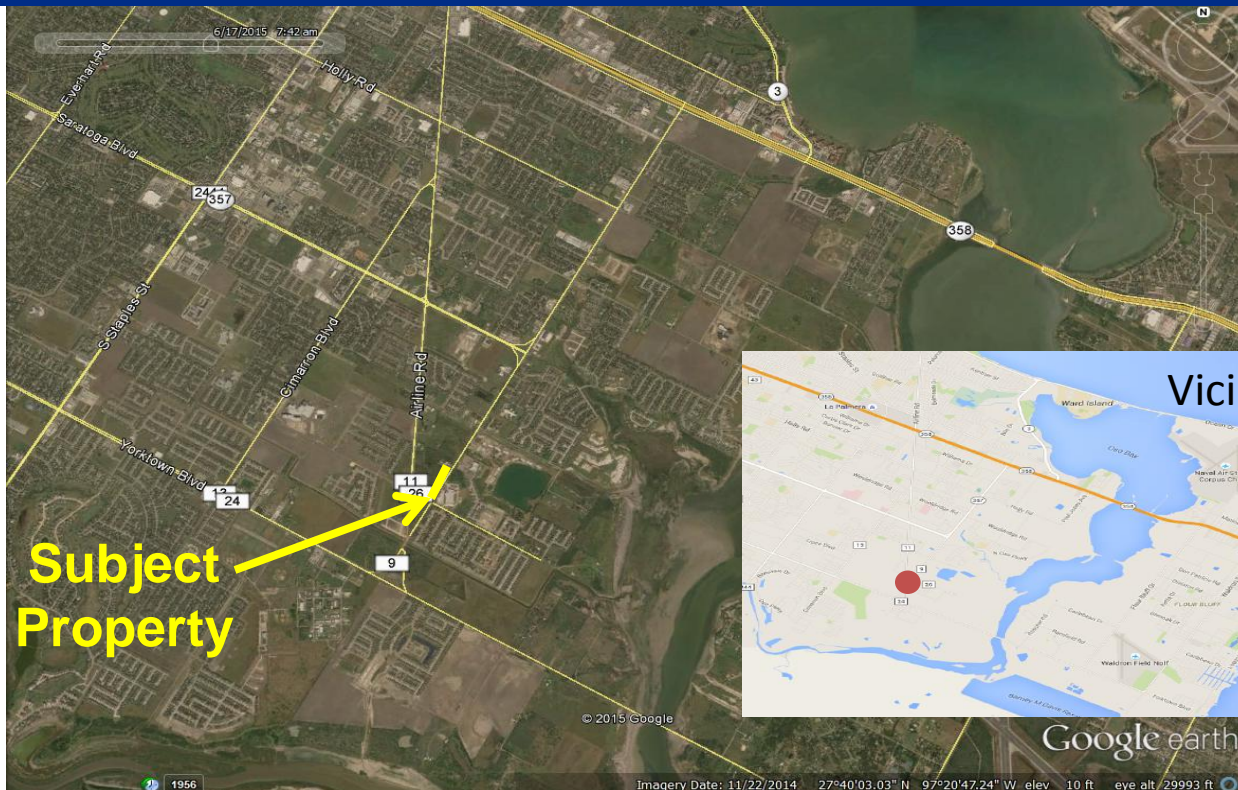

Aerial Overview

© 2015 Google

Google earth

Imagery Date: 11/22/2014 27°40'03.03" N 97°20'47.24" W elev 10 ft eye alt 29993 ft

Aerial