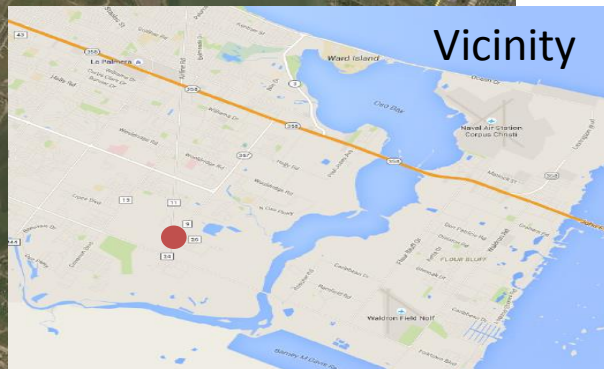

Aerial Overview

© 2015 Google

Google earth

Imagery Date: 11/22/2014 27°40'03.03" N 97°20'47.24" W elev 10 ft eye alt 29993 ft

Aerial