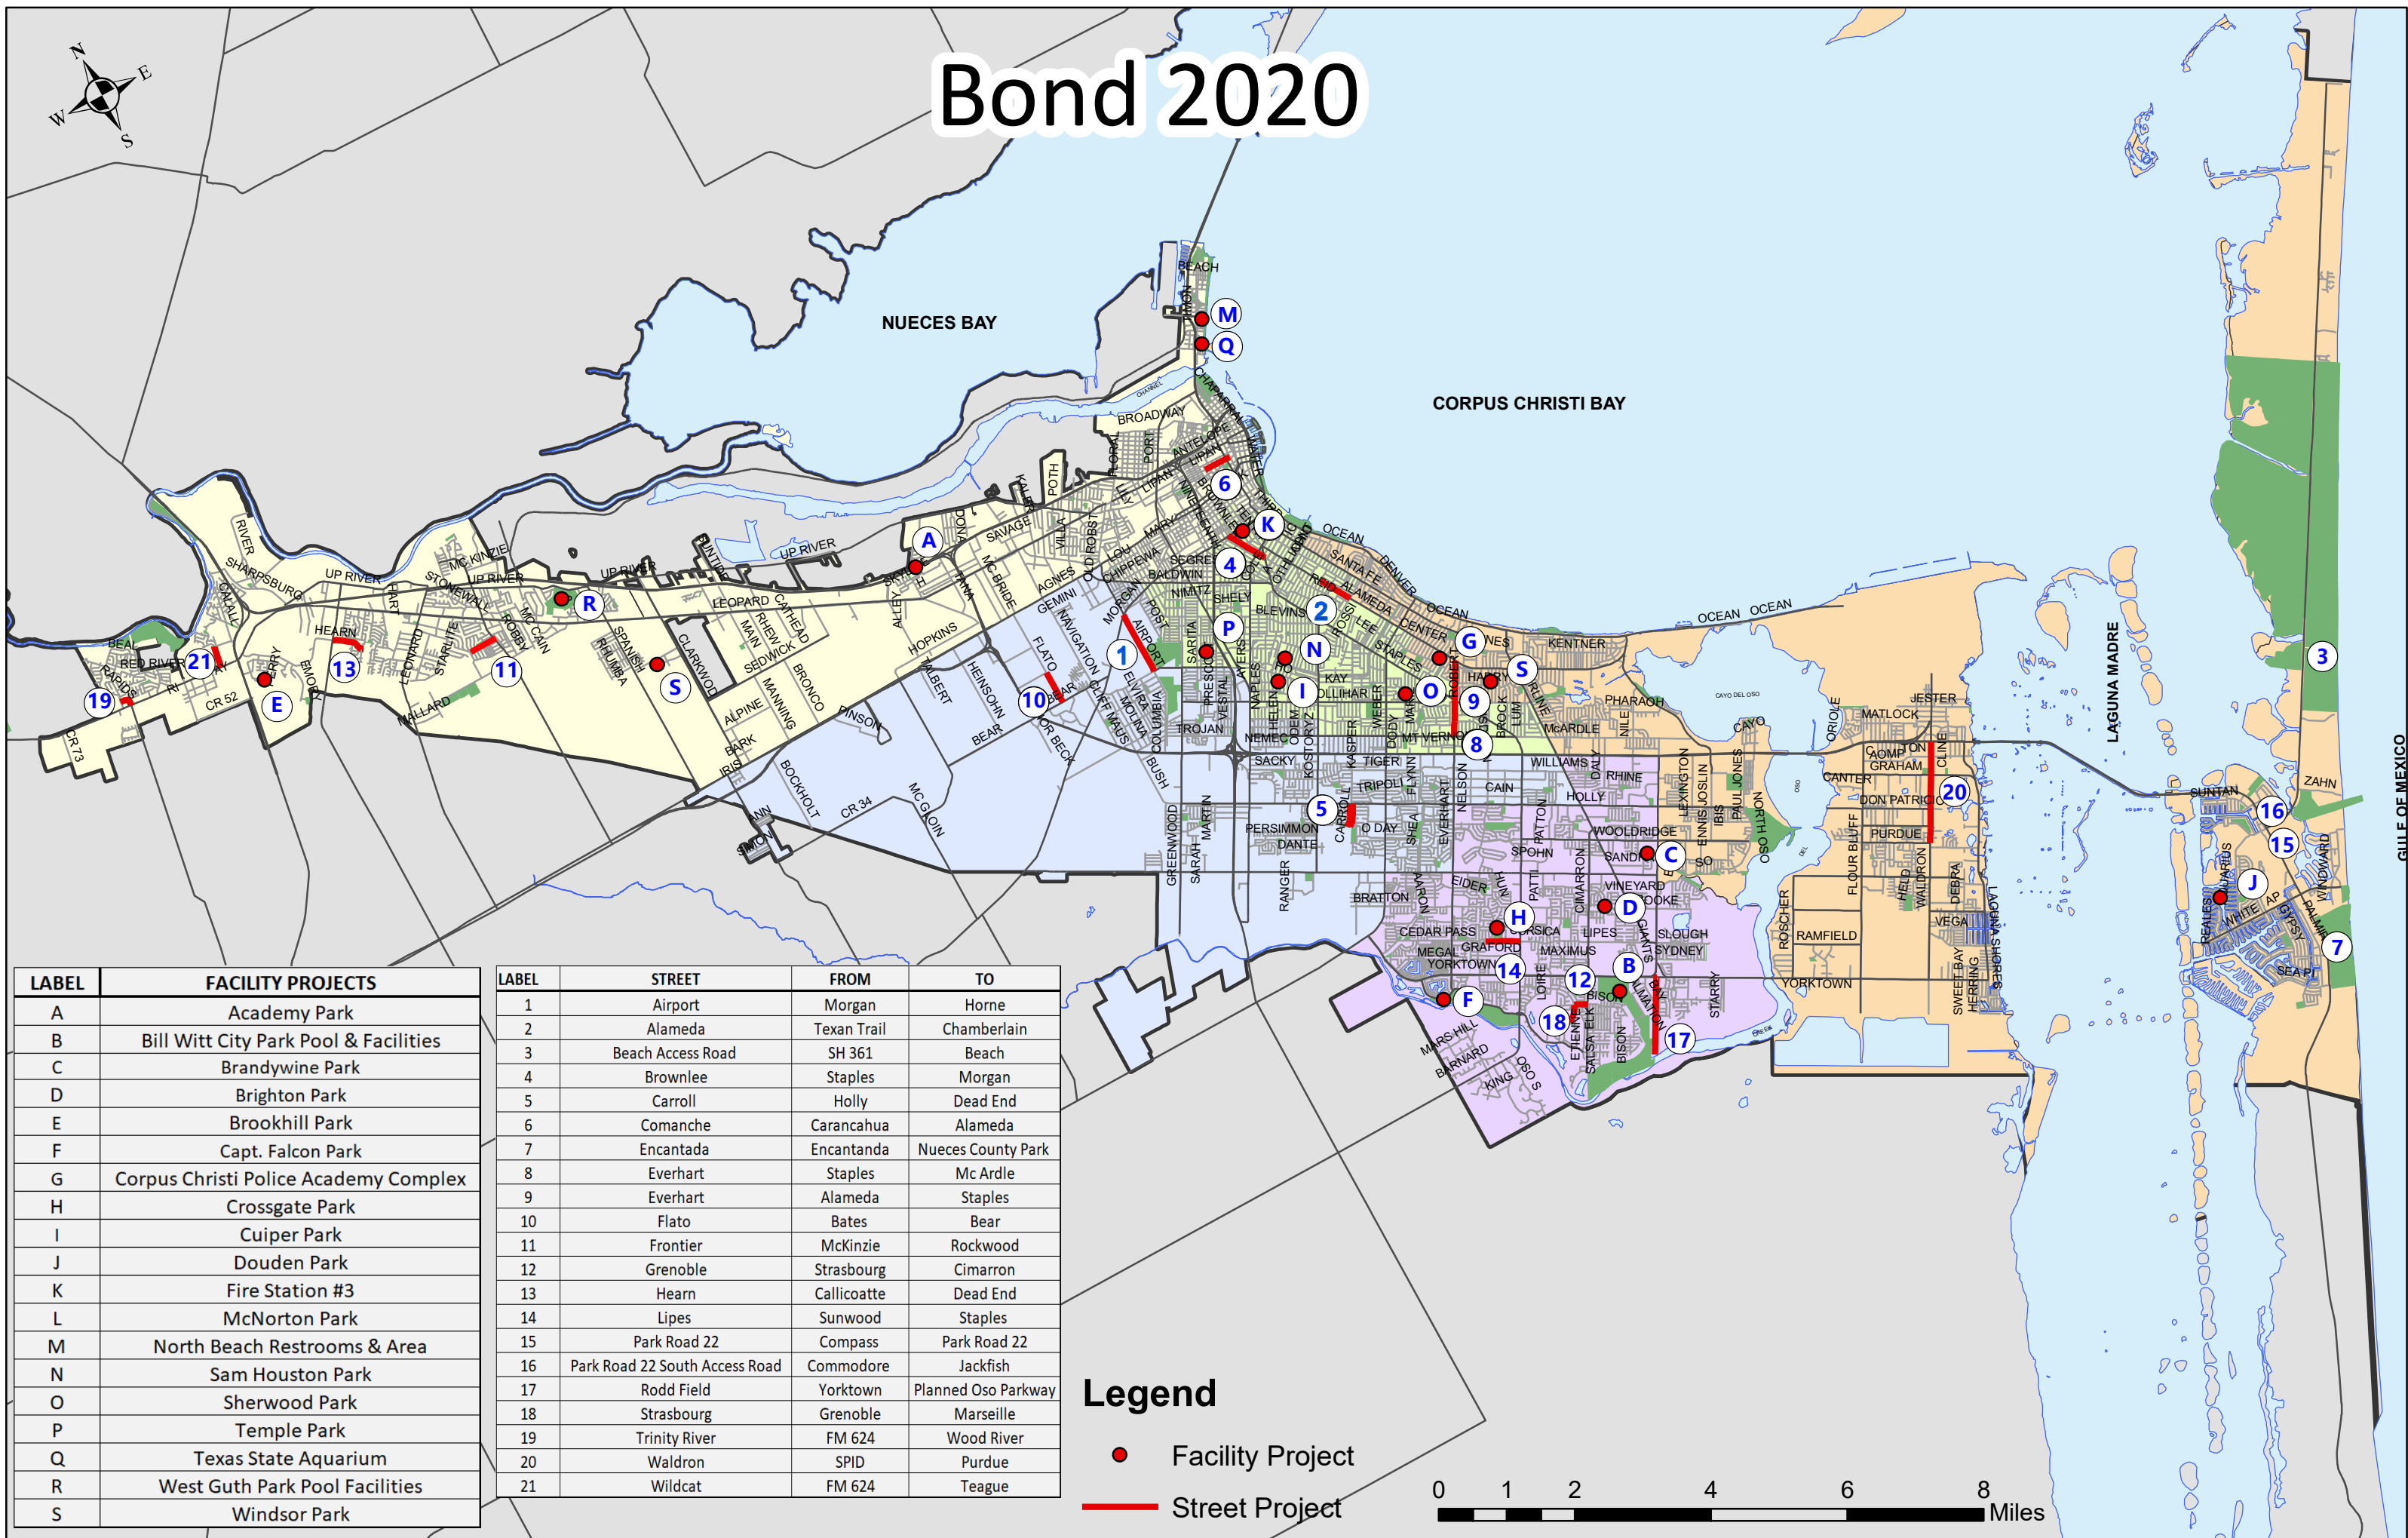

Bond 2020

LABEL	FACILITY PROJECTS
A	Academy Park
B	Bill Witt City Park Pool & Facilities
C	Brandywine Park
D	Brighton Park
E	Brookhill Park
F	Capt. Falcon Park
G	Corpus Christi Police Academy Complex
H	Crossgate Park
I	Cuiper Park
J	Douden Park
K	Fire Station #3
L	McNorton Park
M	North Beach Restrooms & Area
N	Sam Houston Park
O	Sherwood Park
P	Temple Park
Q	Texas State Aquarium
R	West Guth Park Pool Facilities
S	Windsor Park

LABEL	STREET	FROM	TO
1	Airport	Morgan	Horne
2	Alameda	Texan Trail	Chamberlain
3	Beach Access Road	SH 361	Beach
4	Brownlee	Staples	Morgan
5	Carroll	Holly	Dead End
6	Comanche	Carancahua	Alameda
7	Encantada	Encantada	Nueces County Park
8	Everhart	Staples	Mc Ardle
9	Everhart	Alameda	Staples
10	Flato	Bates	Bear
11	Frontier	McKinzie	Rockwood
12	Grenoble	Strasbourg	Cimarron
13	Hearn	Callicoatte	Dead End
14	Lipes	Sunwood	Staples
15	Park Road 22	Compass	Park Road 22
16	Park Road 22 South Access Road	Commodore	Jackfish
17	Rodd Field	Yorktown	Planned Oso Parkway
18	Strasbourg	Grenoble	Marseille
19	Trinity River	FM 624	Wood River
20	Waldron	SPID	Purdue
21	Wildcat	FM 624	Teague

Legend

- Facility Project
- Street Project