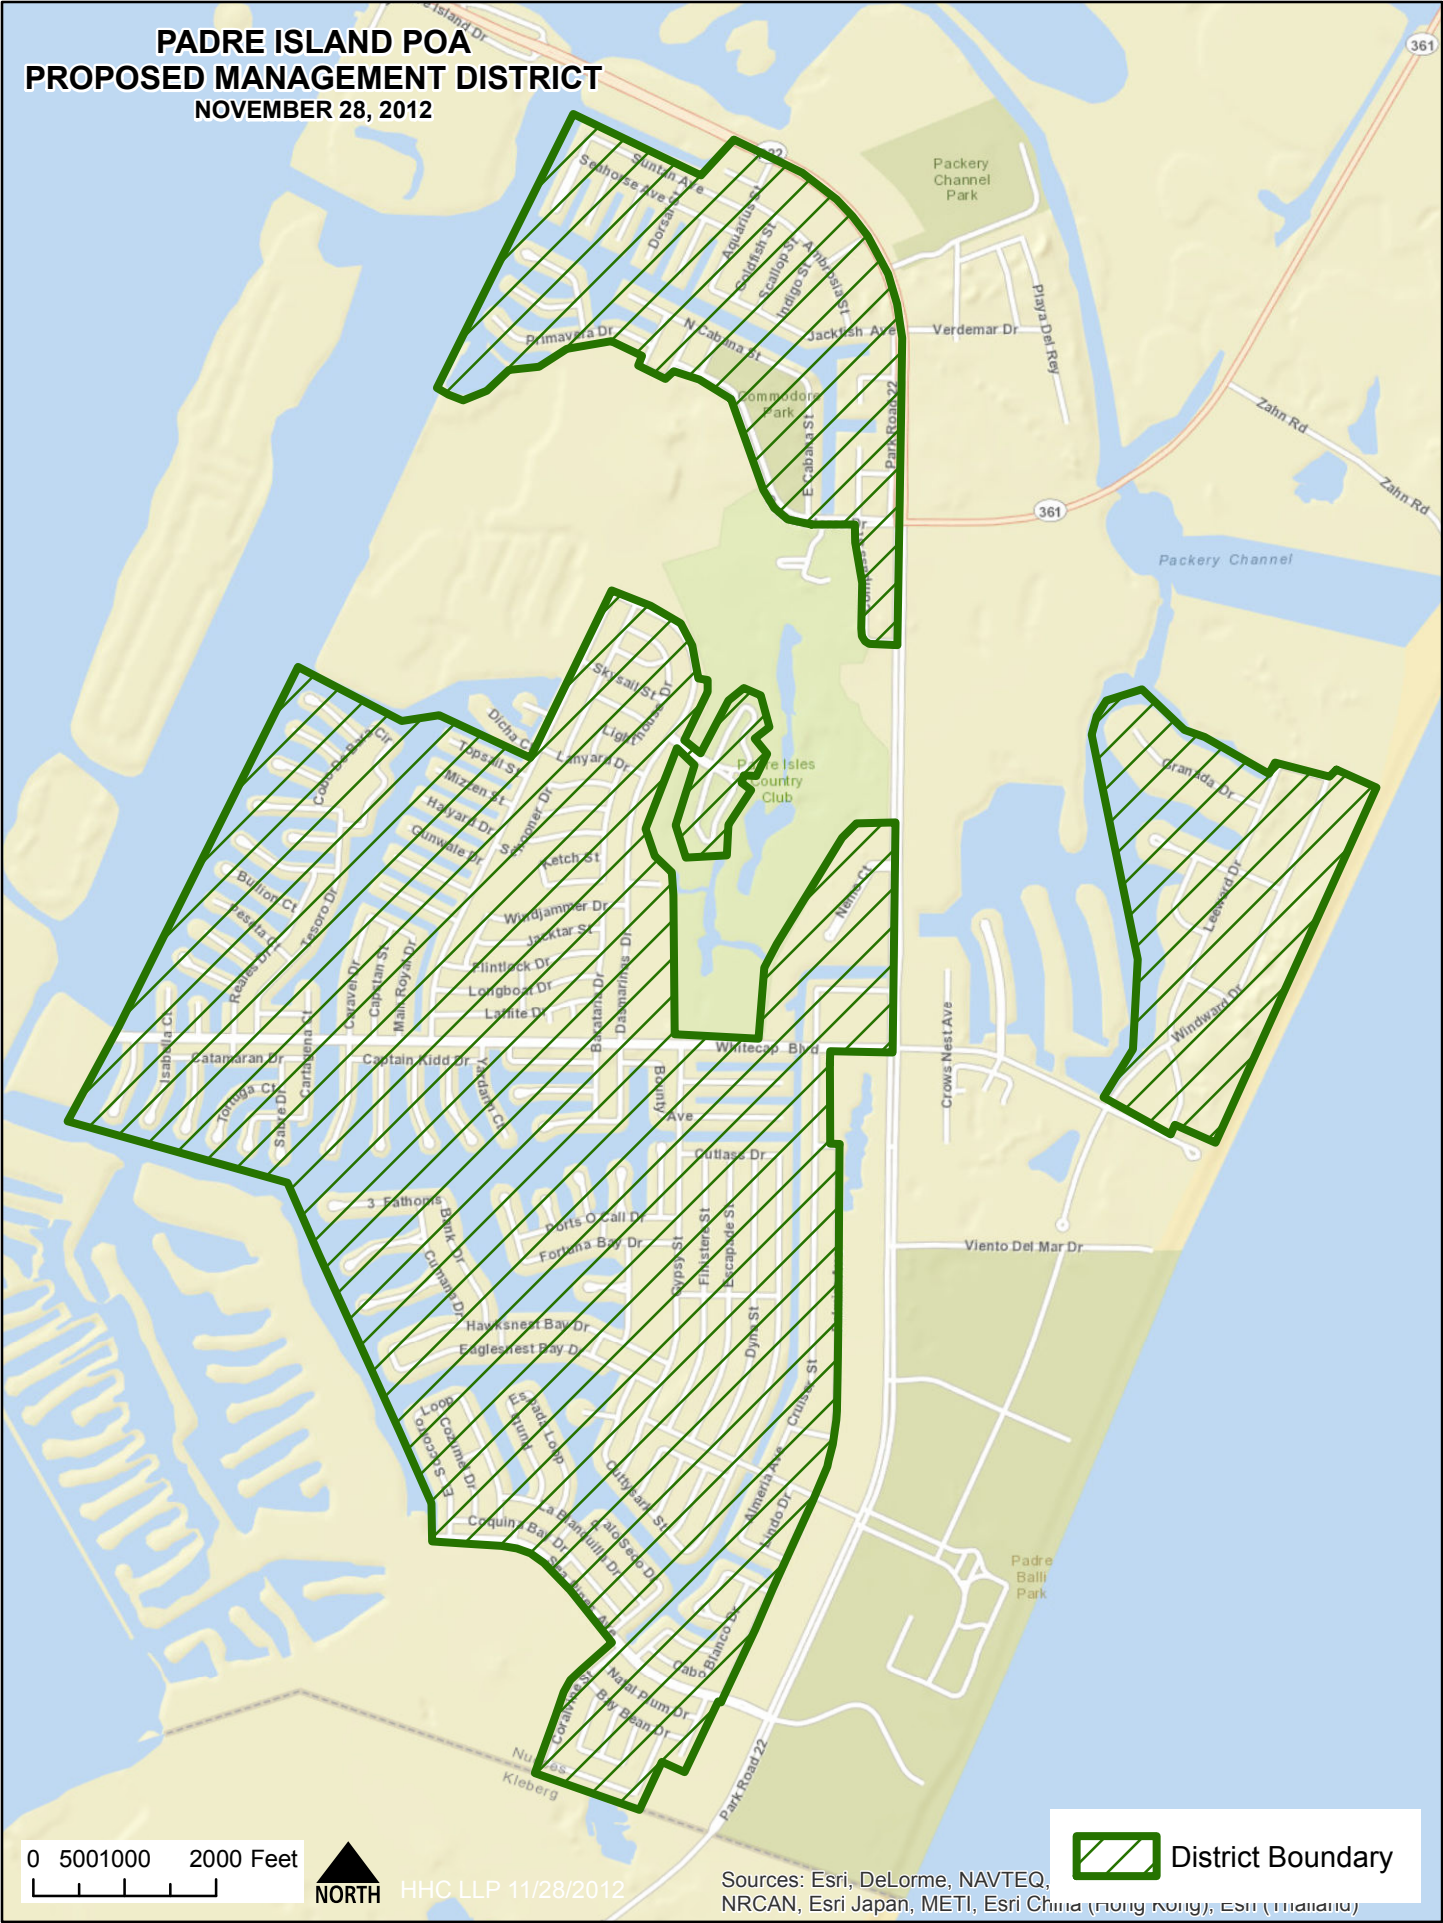

**PADRE ISLAND POA  
PROPOSED MANAGEMENT DISTRICT  
NOVEMBER 28, 2012**

0 500 1000 2000 Feet

HHC LLP 11/28/2012

Sources: Esri, DeLorme, NAVTEQ, NRCAN, Esri Japan, METI, Esri China (non-affiliated), Esri (India)

 District Boundary