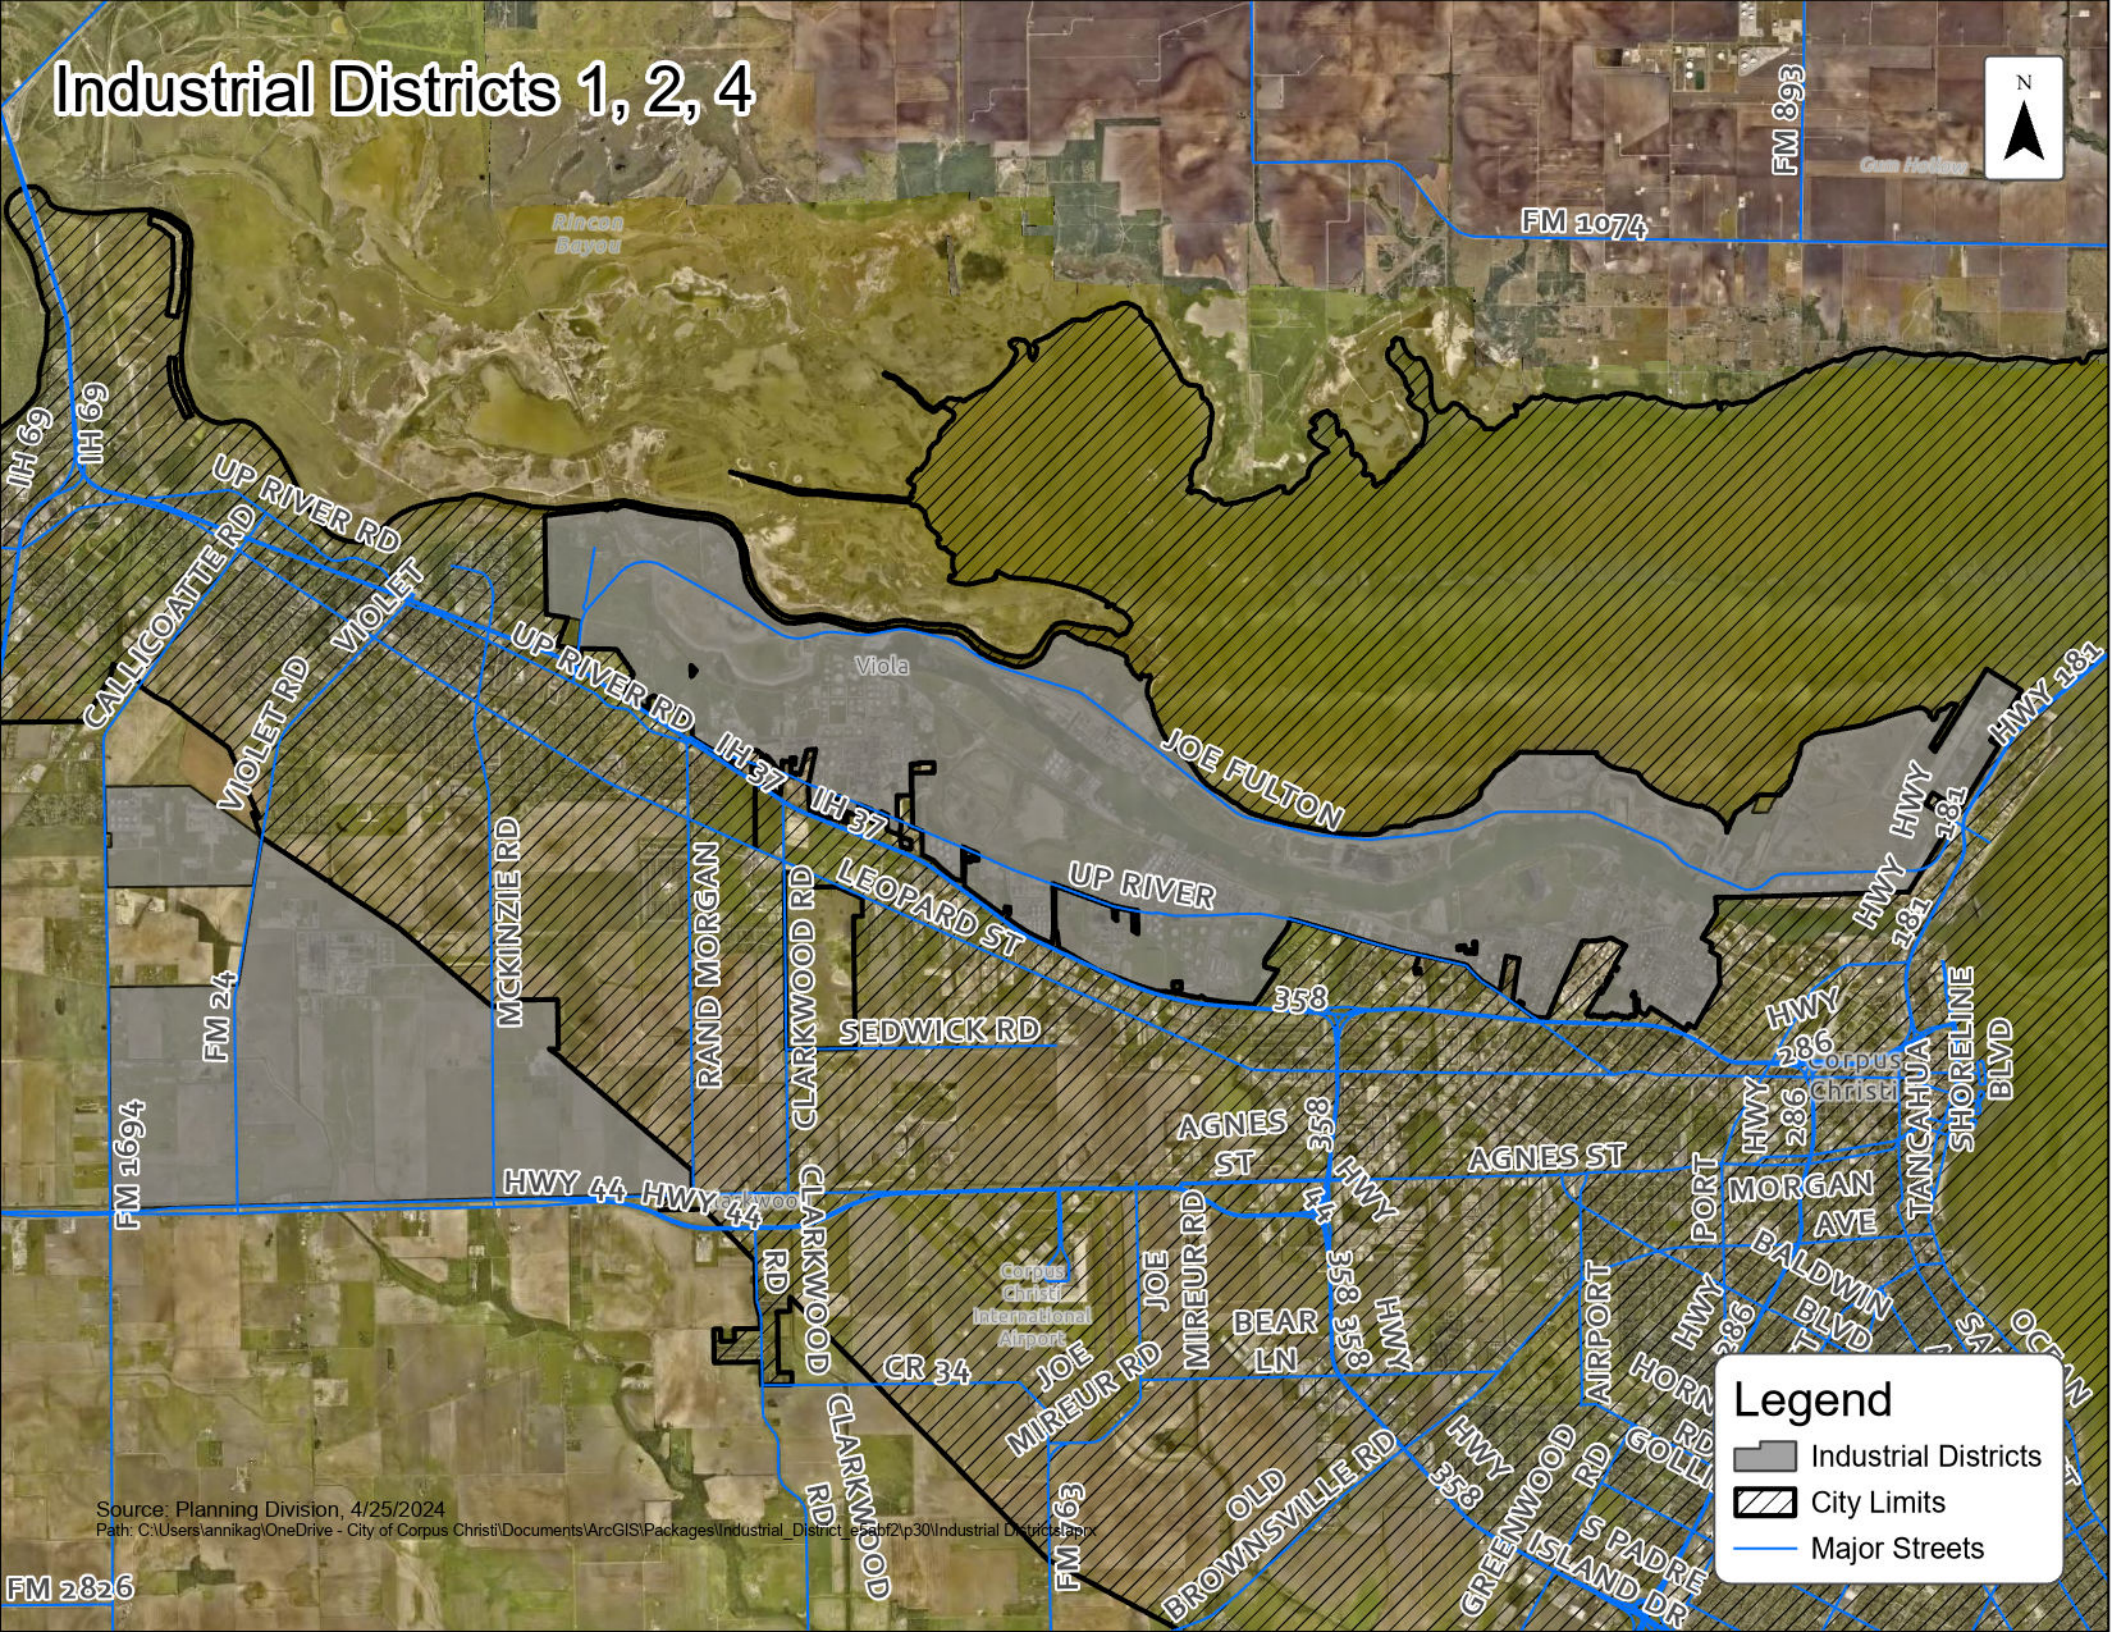

# Industrial Districts 1, 2, 4

**Legend**

- Industrial Districts
- City Limits
- Major Streets

Source: Planning Division, 4/25/2024  
Path: C:\Users\annikag\OneDrive - City of Corpus Christi\Documents\ArcGIS\Packages\Industrial\_Districts.aprx