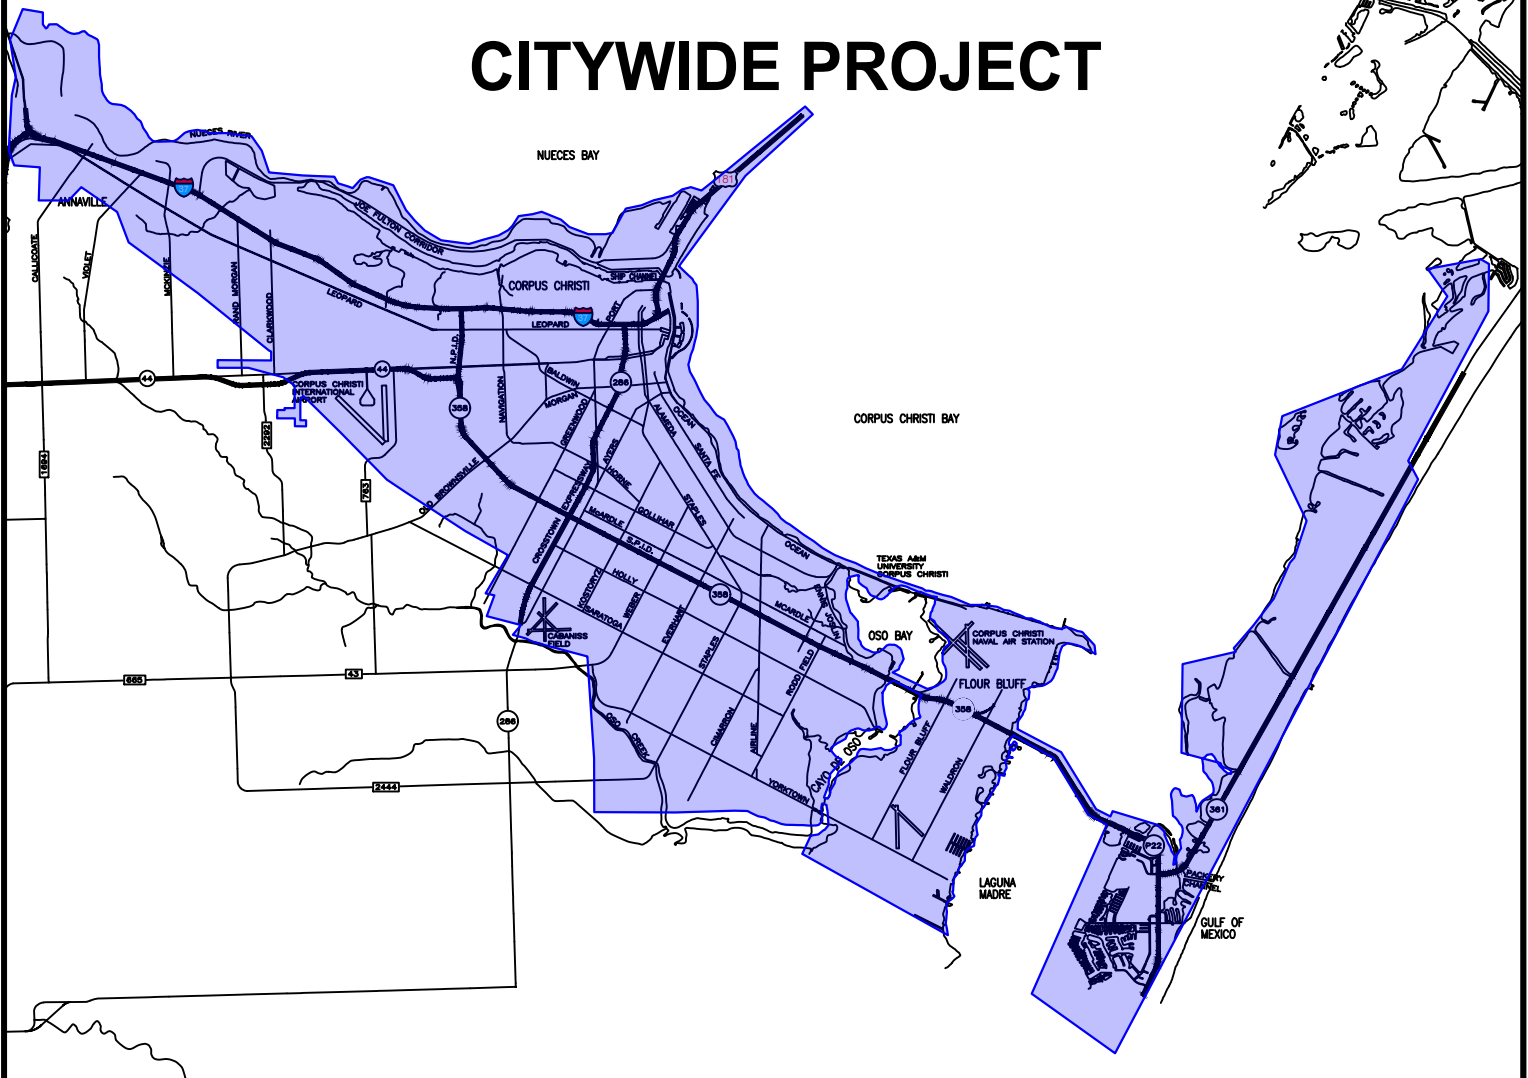

SCALE: N.T.S.

CITYWIDE PROJECT

LOCATION MAP
NOT TO SCALE

**TRAFFIC IMPROVEMENTS
PROJECTS**

CITY COUNCIL EXHIBIT
CITY OF CORPUS CHRISTI, TEXAS
DEPARTMENT OF ENGINEERING SERVICES

N

SCALE: N.T.S.

CITYWIDE PROJECT

VICINITY MAP
NOT TO SCALE

**TRAFFIC IMPROVEMENTS
PROJECTS**

CITY COUNCIL EXHIBIT
CITY OF CORPUS CHRISTI, TEXAS
DEPARTMENT OF ENGINEERING SERVICES