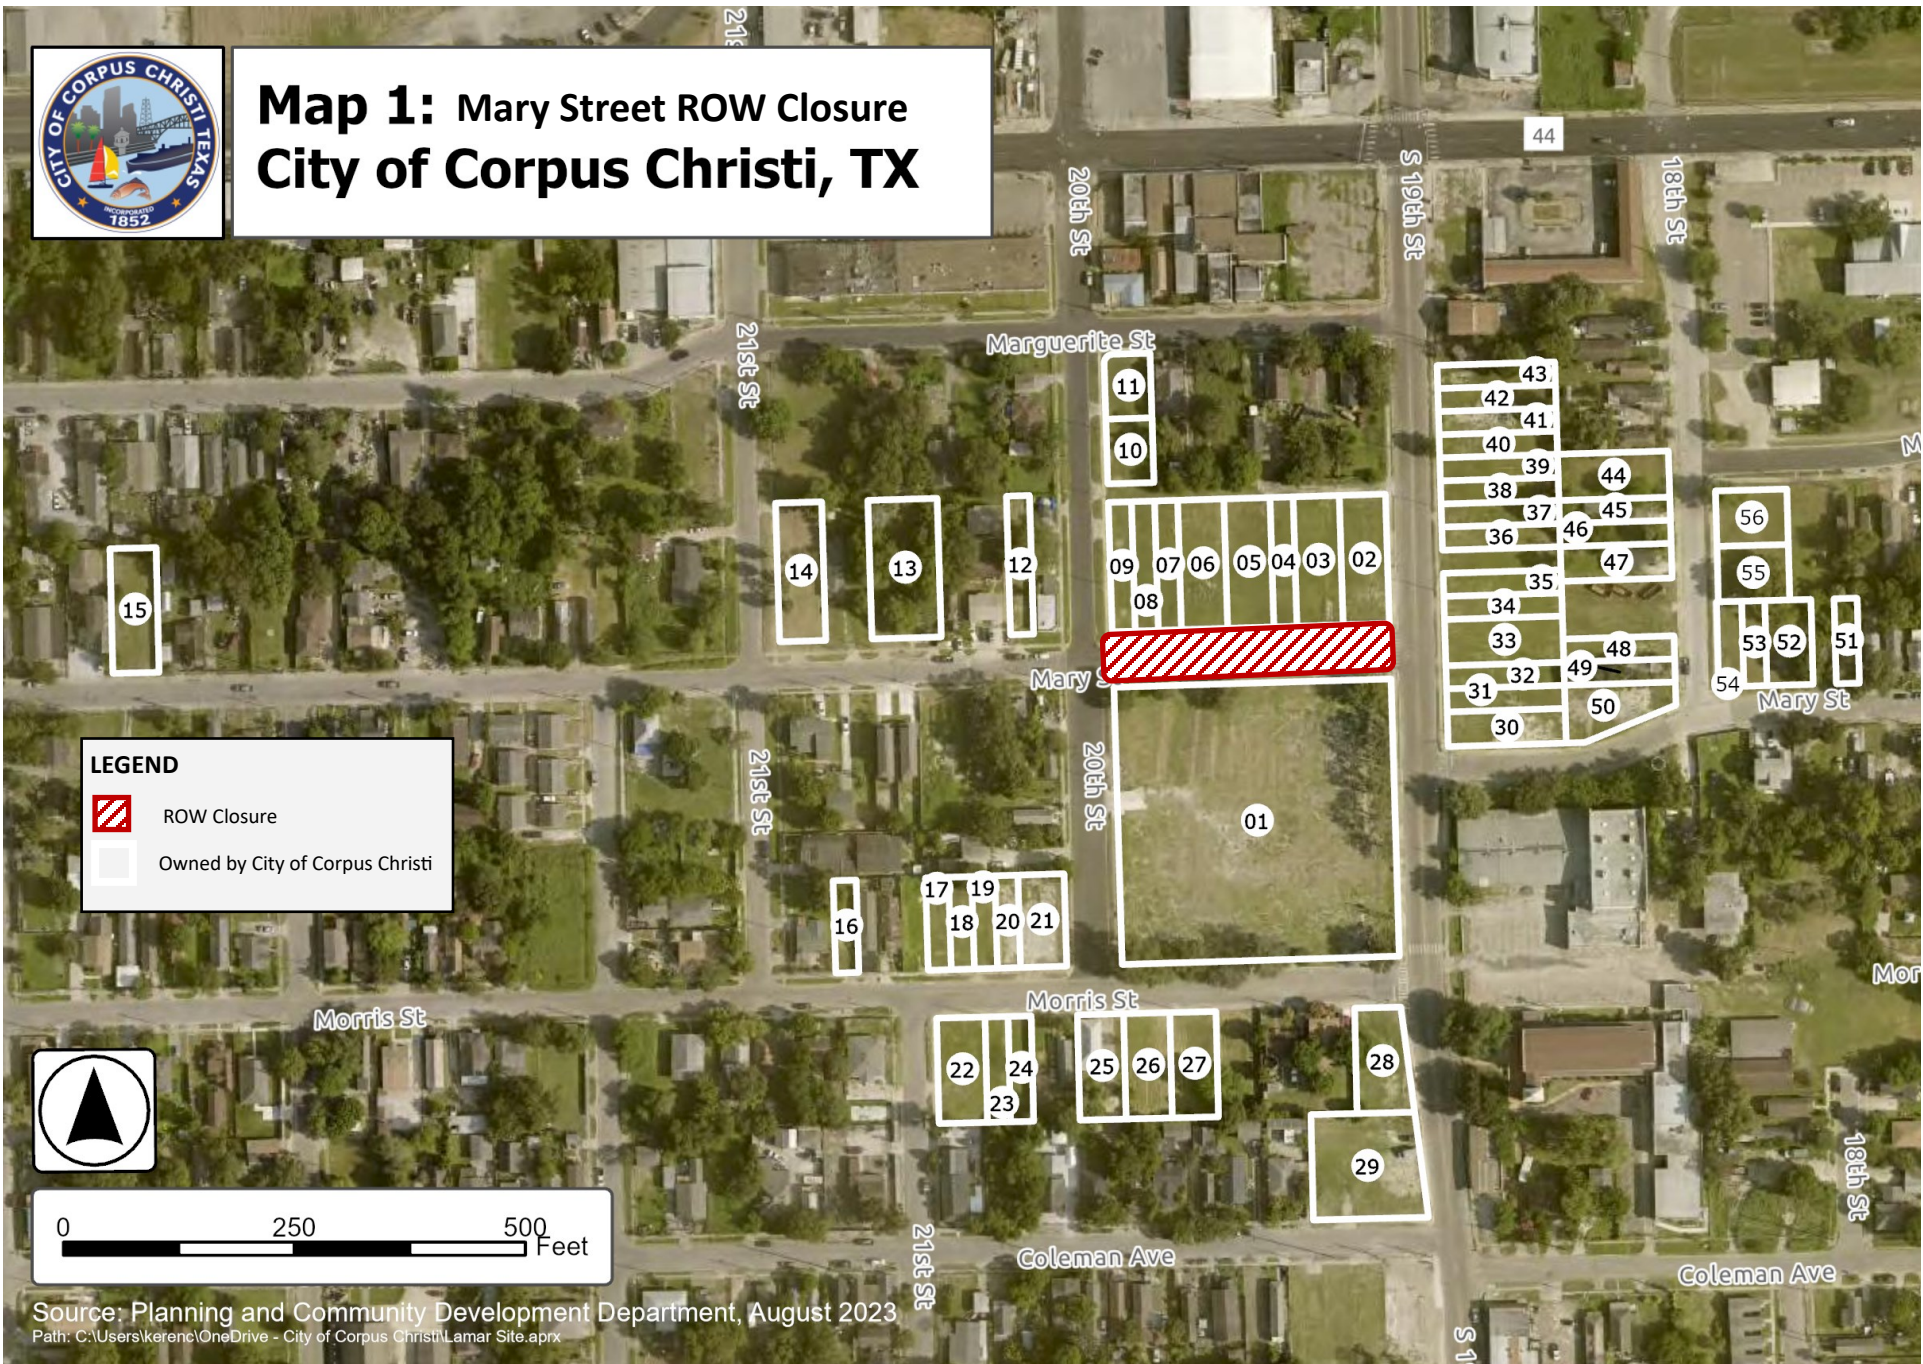

Map 1: Mary Street ROW Closure City of Corpus Christi, TX

LEGEND

-  ROW Closure
-  Owned by City of Corpus Christi

Source: Planning and Community Development Department, August 2023
Path: C:\Users\kerenc\OneDrive - City of Corpus Christi\Lamar Site.aprx