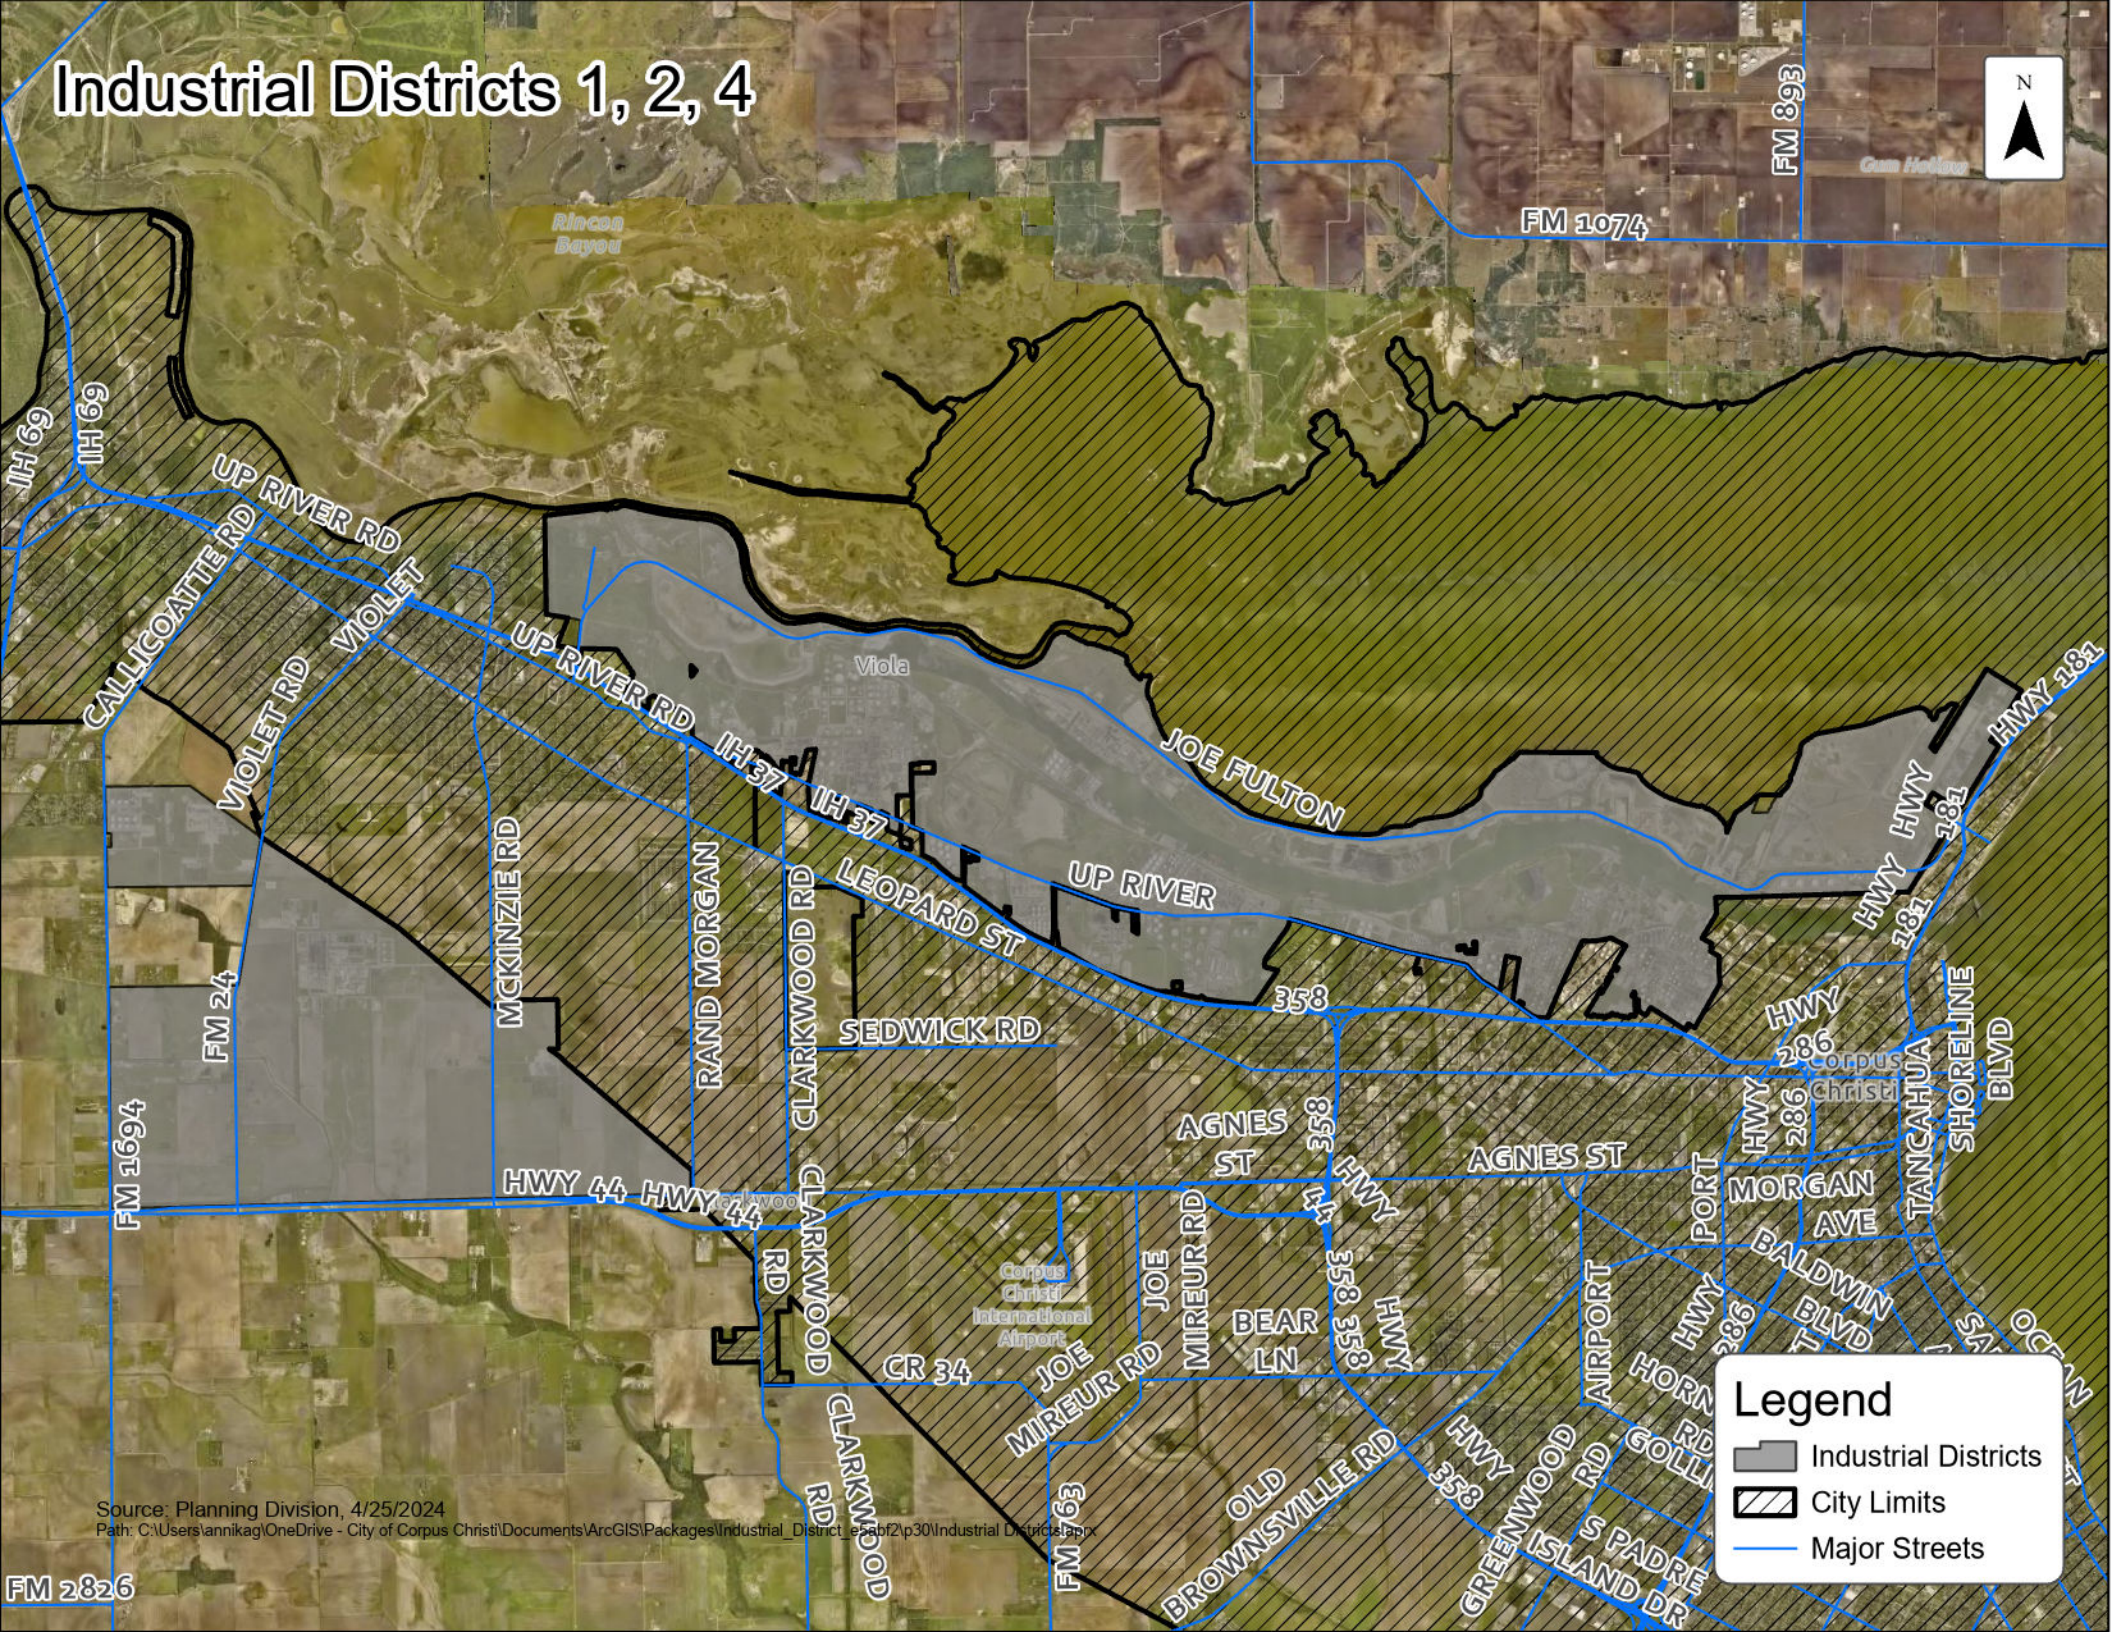

Industrial Districts 1, 2, 4

Legend

-  Industrial Districts
-  City Limits
-  Major Streets

Source: Planning Division, 4/25/2024
Path: C:\Users\annikag\OneDrive - City of Corpus Christi\Documents\ArcGIS\Packages\Industrial_Districts.aprx