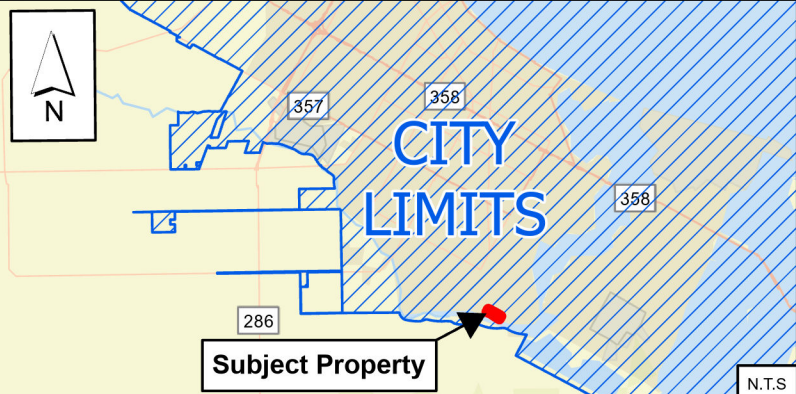

Approximate Limits of
Starlight Estates Unit 08

0 200 400 Feet

Location Map

Starlight Estates Unit 08

Proposed Street Improvement Infrastructure

Project Number: 15487
Date: 10/8/2024
Department of Development Services