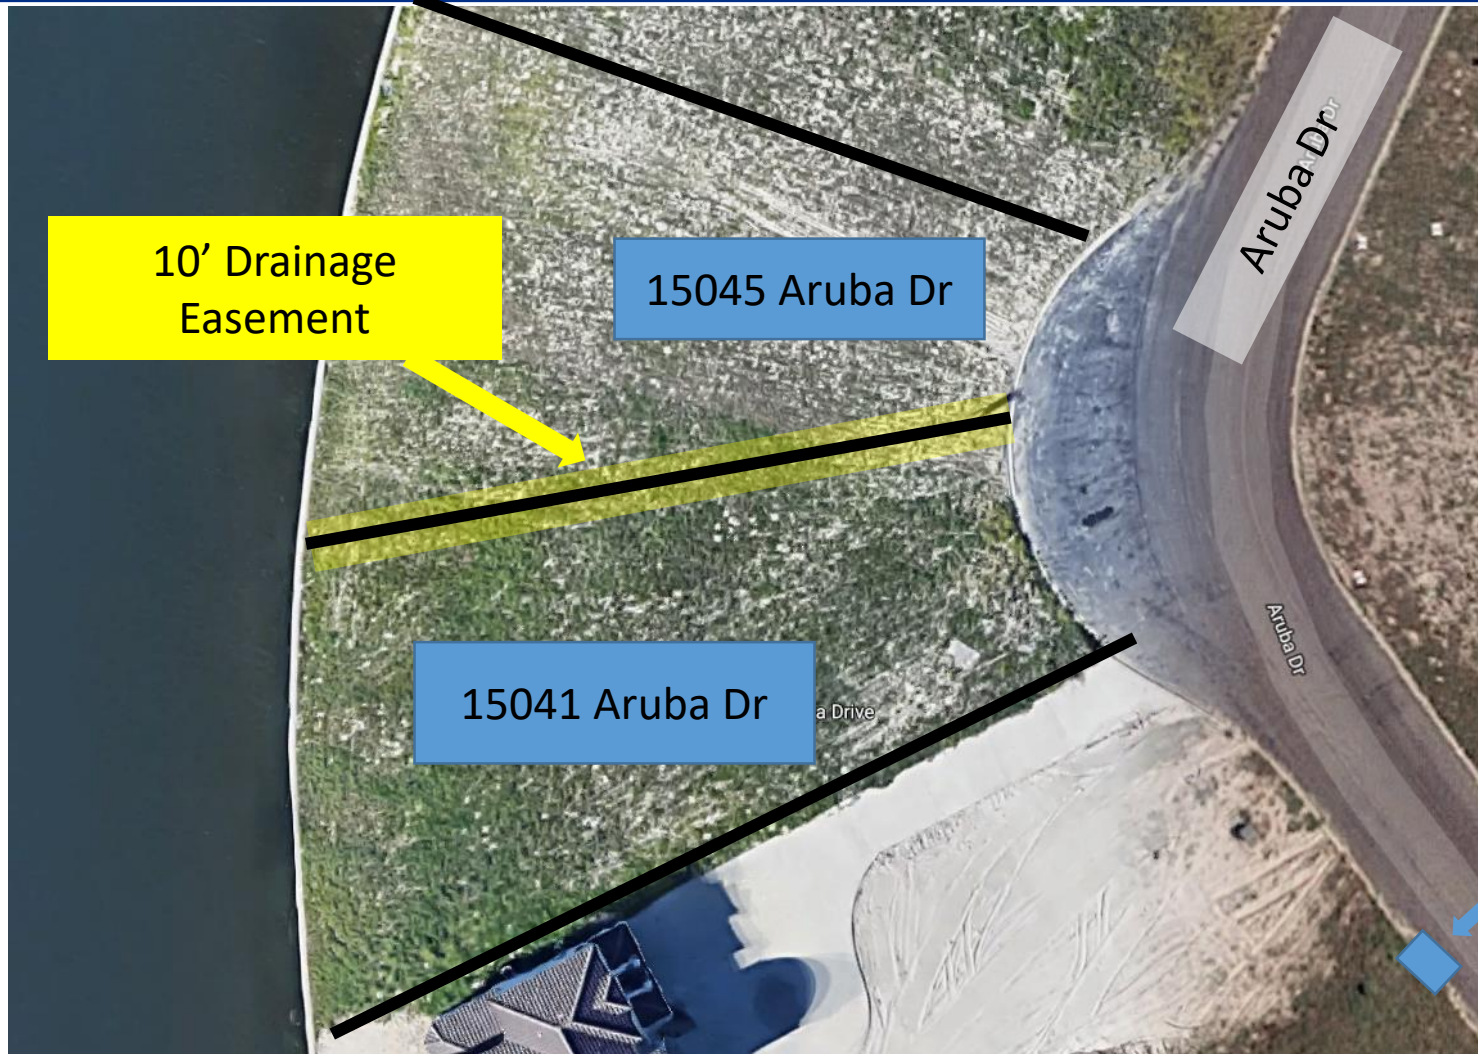

**Easement Closure  
For**

**Lots 3 & 4, Block 1, Padre Island Corpus Christi Section "E"  
(15045 & 15041 Aruba Drive)**

City Council Presentation  
November 12, 2019

# Vicinity Map

15041 & 15045 Aruba Dr

# Aerial Overview

10' Drainage Easement

15045 Aruba Dr

15041 Aruba Dr

Down stream storm outlet