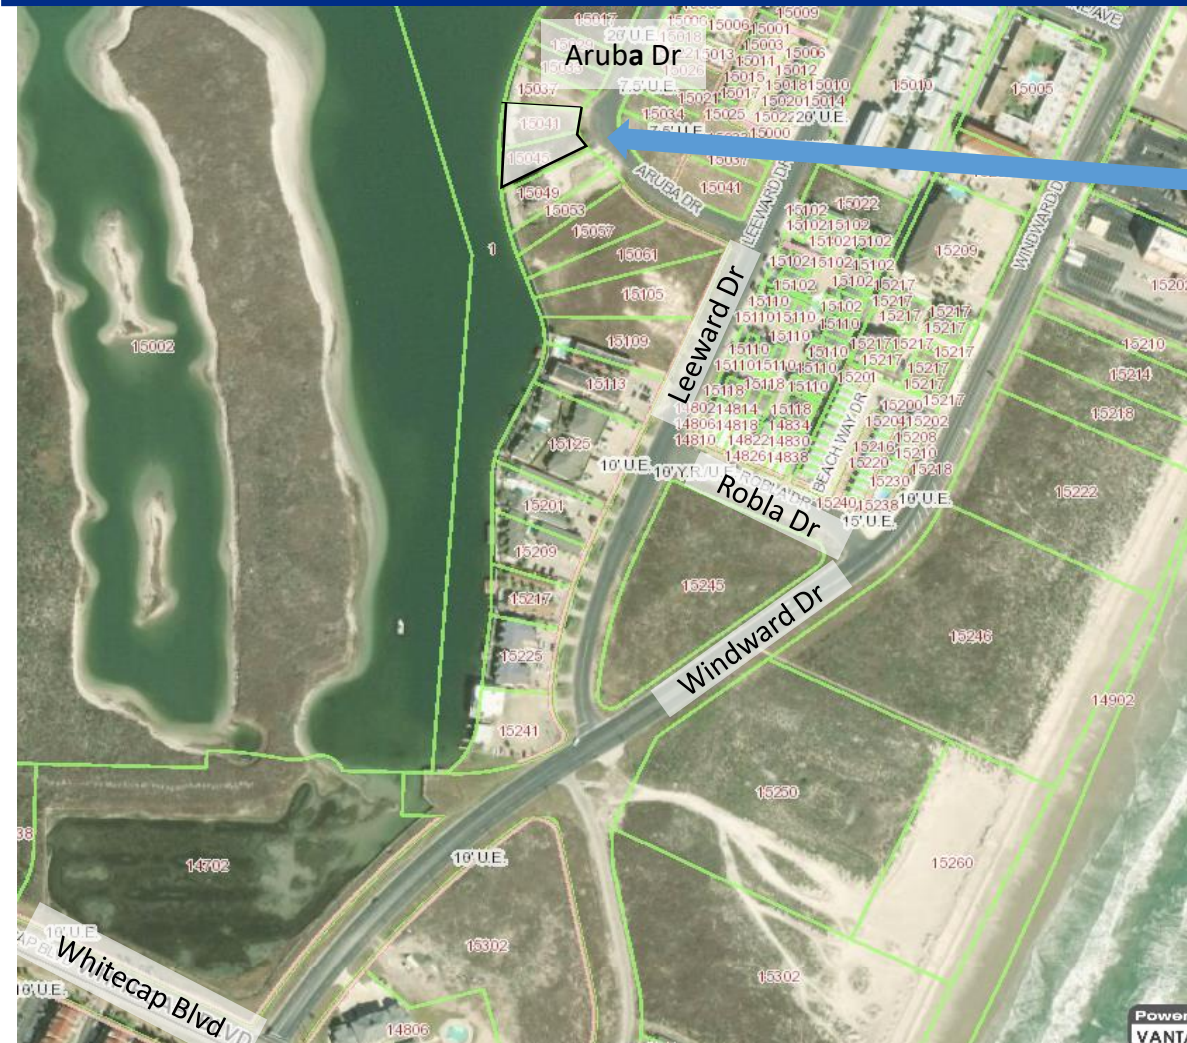

**Easement Closure  
For**

**Lots 3 & 4, Block 1, Padre Island Corpus Christi Section "E"  
(15045 & 15041 Aruba Drive)**

City Council Presentation  
November 12, 2019

# Vicinity Map

15041 & 15045 Aruba Dr

# Aerial Overview

10' Drainage Easement

15045 Aruba Dr

15041 Aruba Dr

Down stream storm outlet