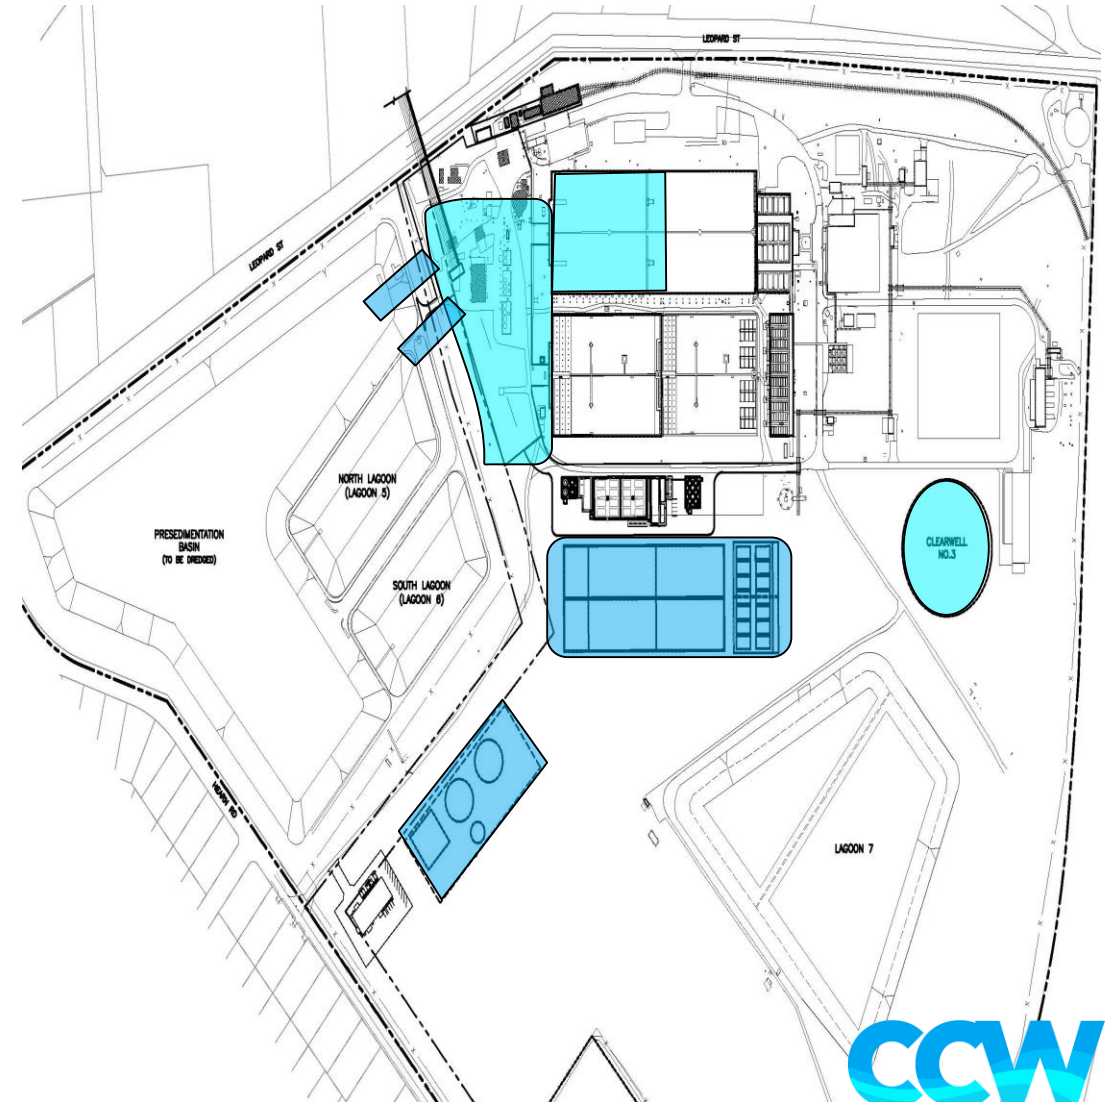

Water Supply Improvement Projects

Mary Rhodes Pipeline Phase I

- Staff has outlined the 101-mile condition assessment scope of work

O.N. Stevens Water Treatment Plant

- Several upgrades are underway to produce a safe and reliable treatment capacity (RTC) of 135 MGD
- Planned projects are in design to meet RTC of 160 MGD

Upgrades

Planned projects