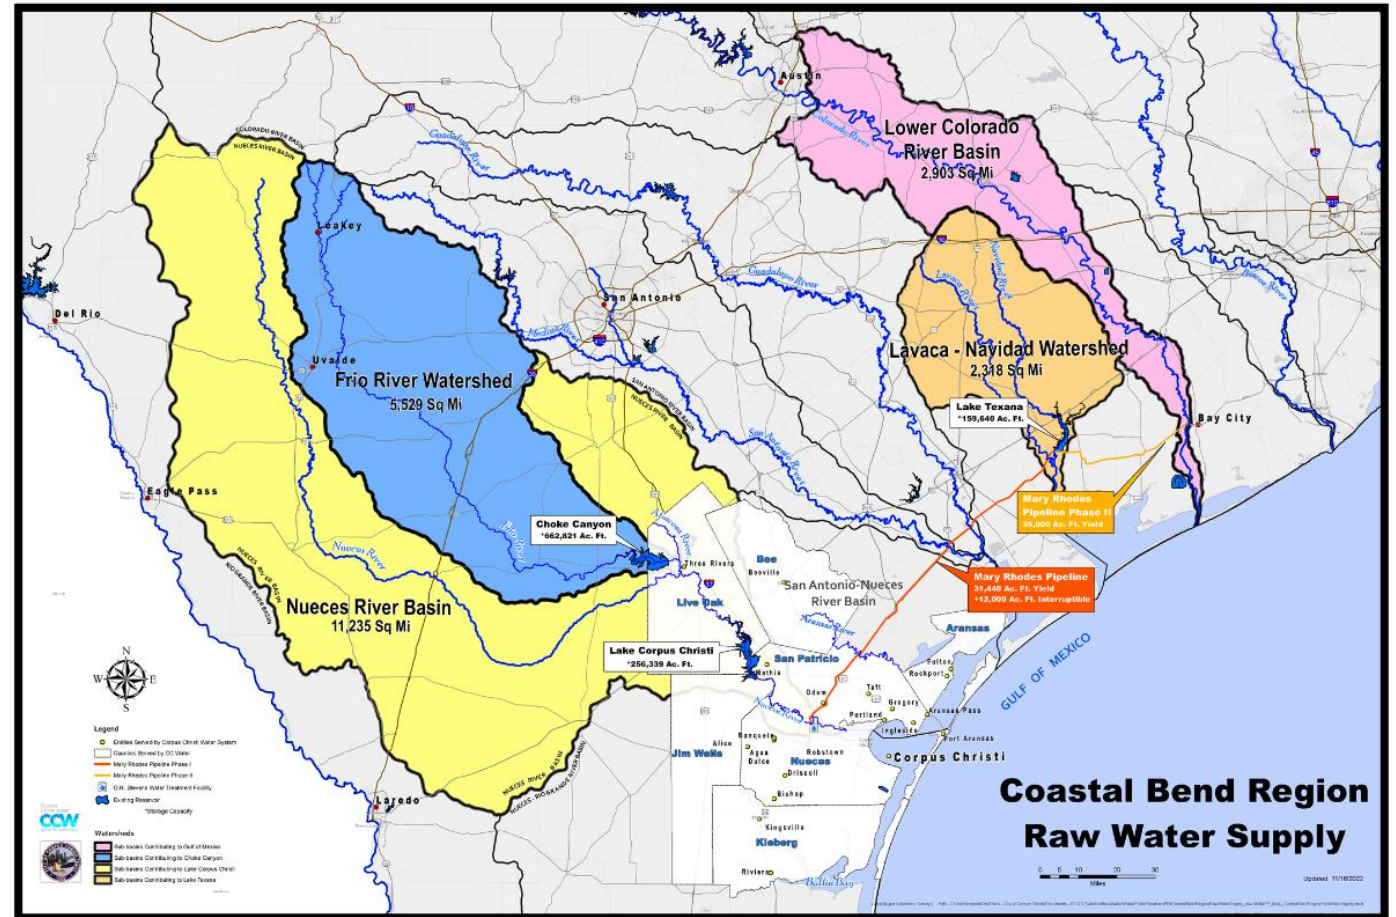

# Corpus Christi Water

- 1,800 miles of water lines
- 80 million gallons per day (MGD) produced on average last fiscal year
- 500,000 people across the Coastal Bend supplied with water
- Superior water system rating by Texas Commission on Environmental Quality

# Water Sources

- Lake Texana (Mary Rhodes Pipeline)
- Colorado River (Mary Rhodes Pipeline Phase II)
- Nueces River
  - Choke Canyon Reservoir (CCR)
  - Lake Corpus Christi (LCC)