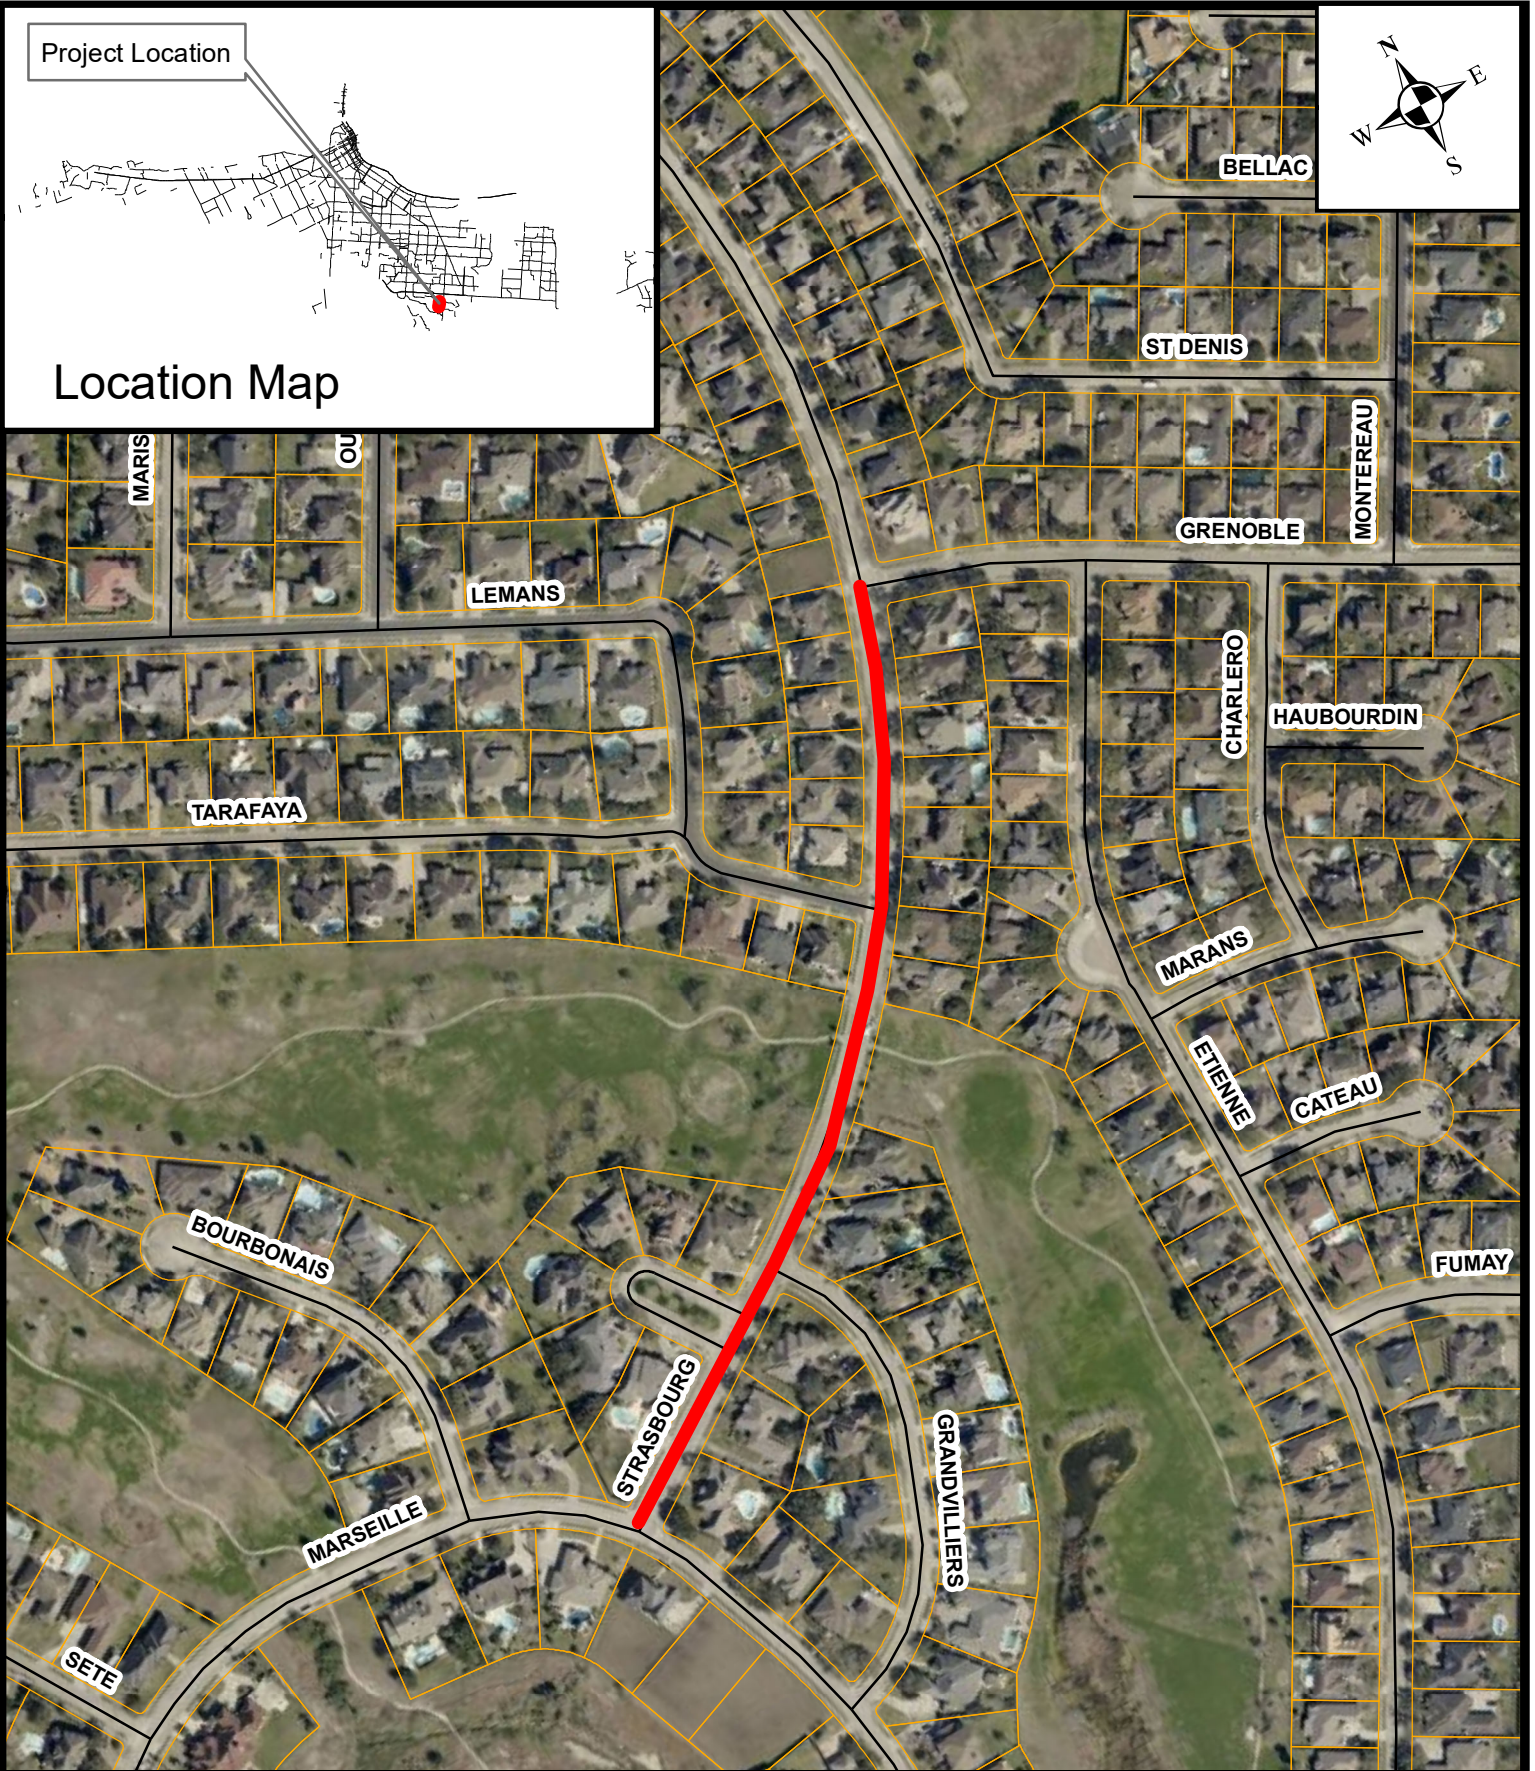

**Strasbourg Drive
(Grenoble Dr to Marseille Dr)**

CITY COUNCIL EXHIBIT
CITY OF CORPUS CHRISTI, TEXAS
DEPARTMENT OF ENGINEERING SERVICES

Project Location

Location Map

**STRASBOURG DRIVE -
GRENOBLE DRIVE TO
MARSEILLE DRIVE**

CITY COUNCIL EXHIBIT

CITY OF CORPUS CHRISTI, TEXAS
DEPARTMENT OF ENGINEERING SERVICES