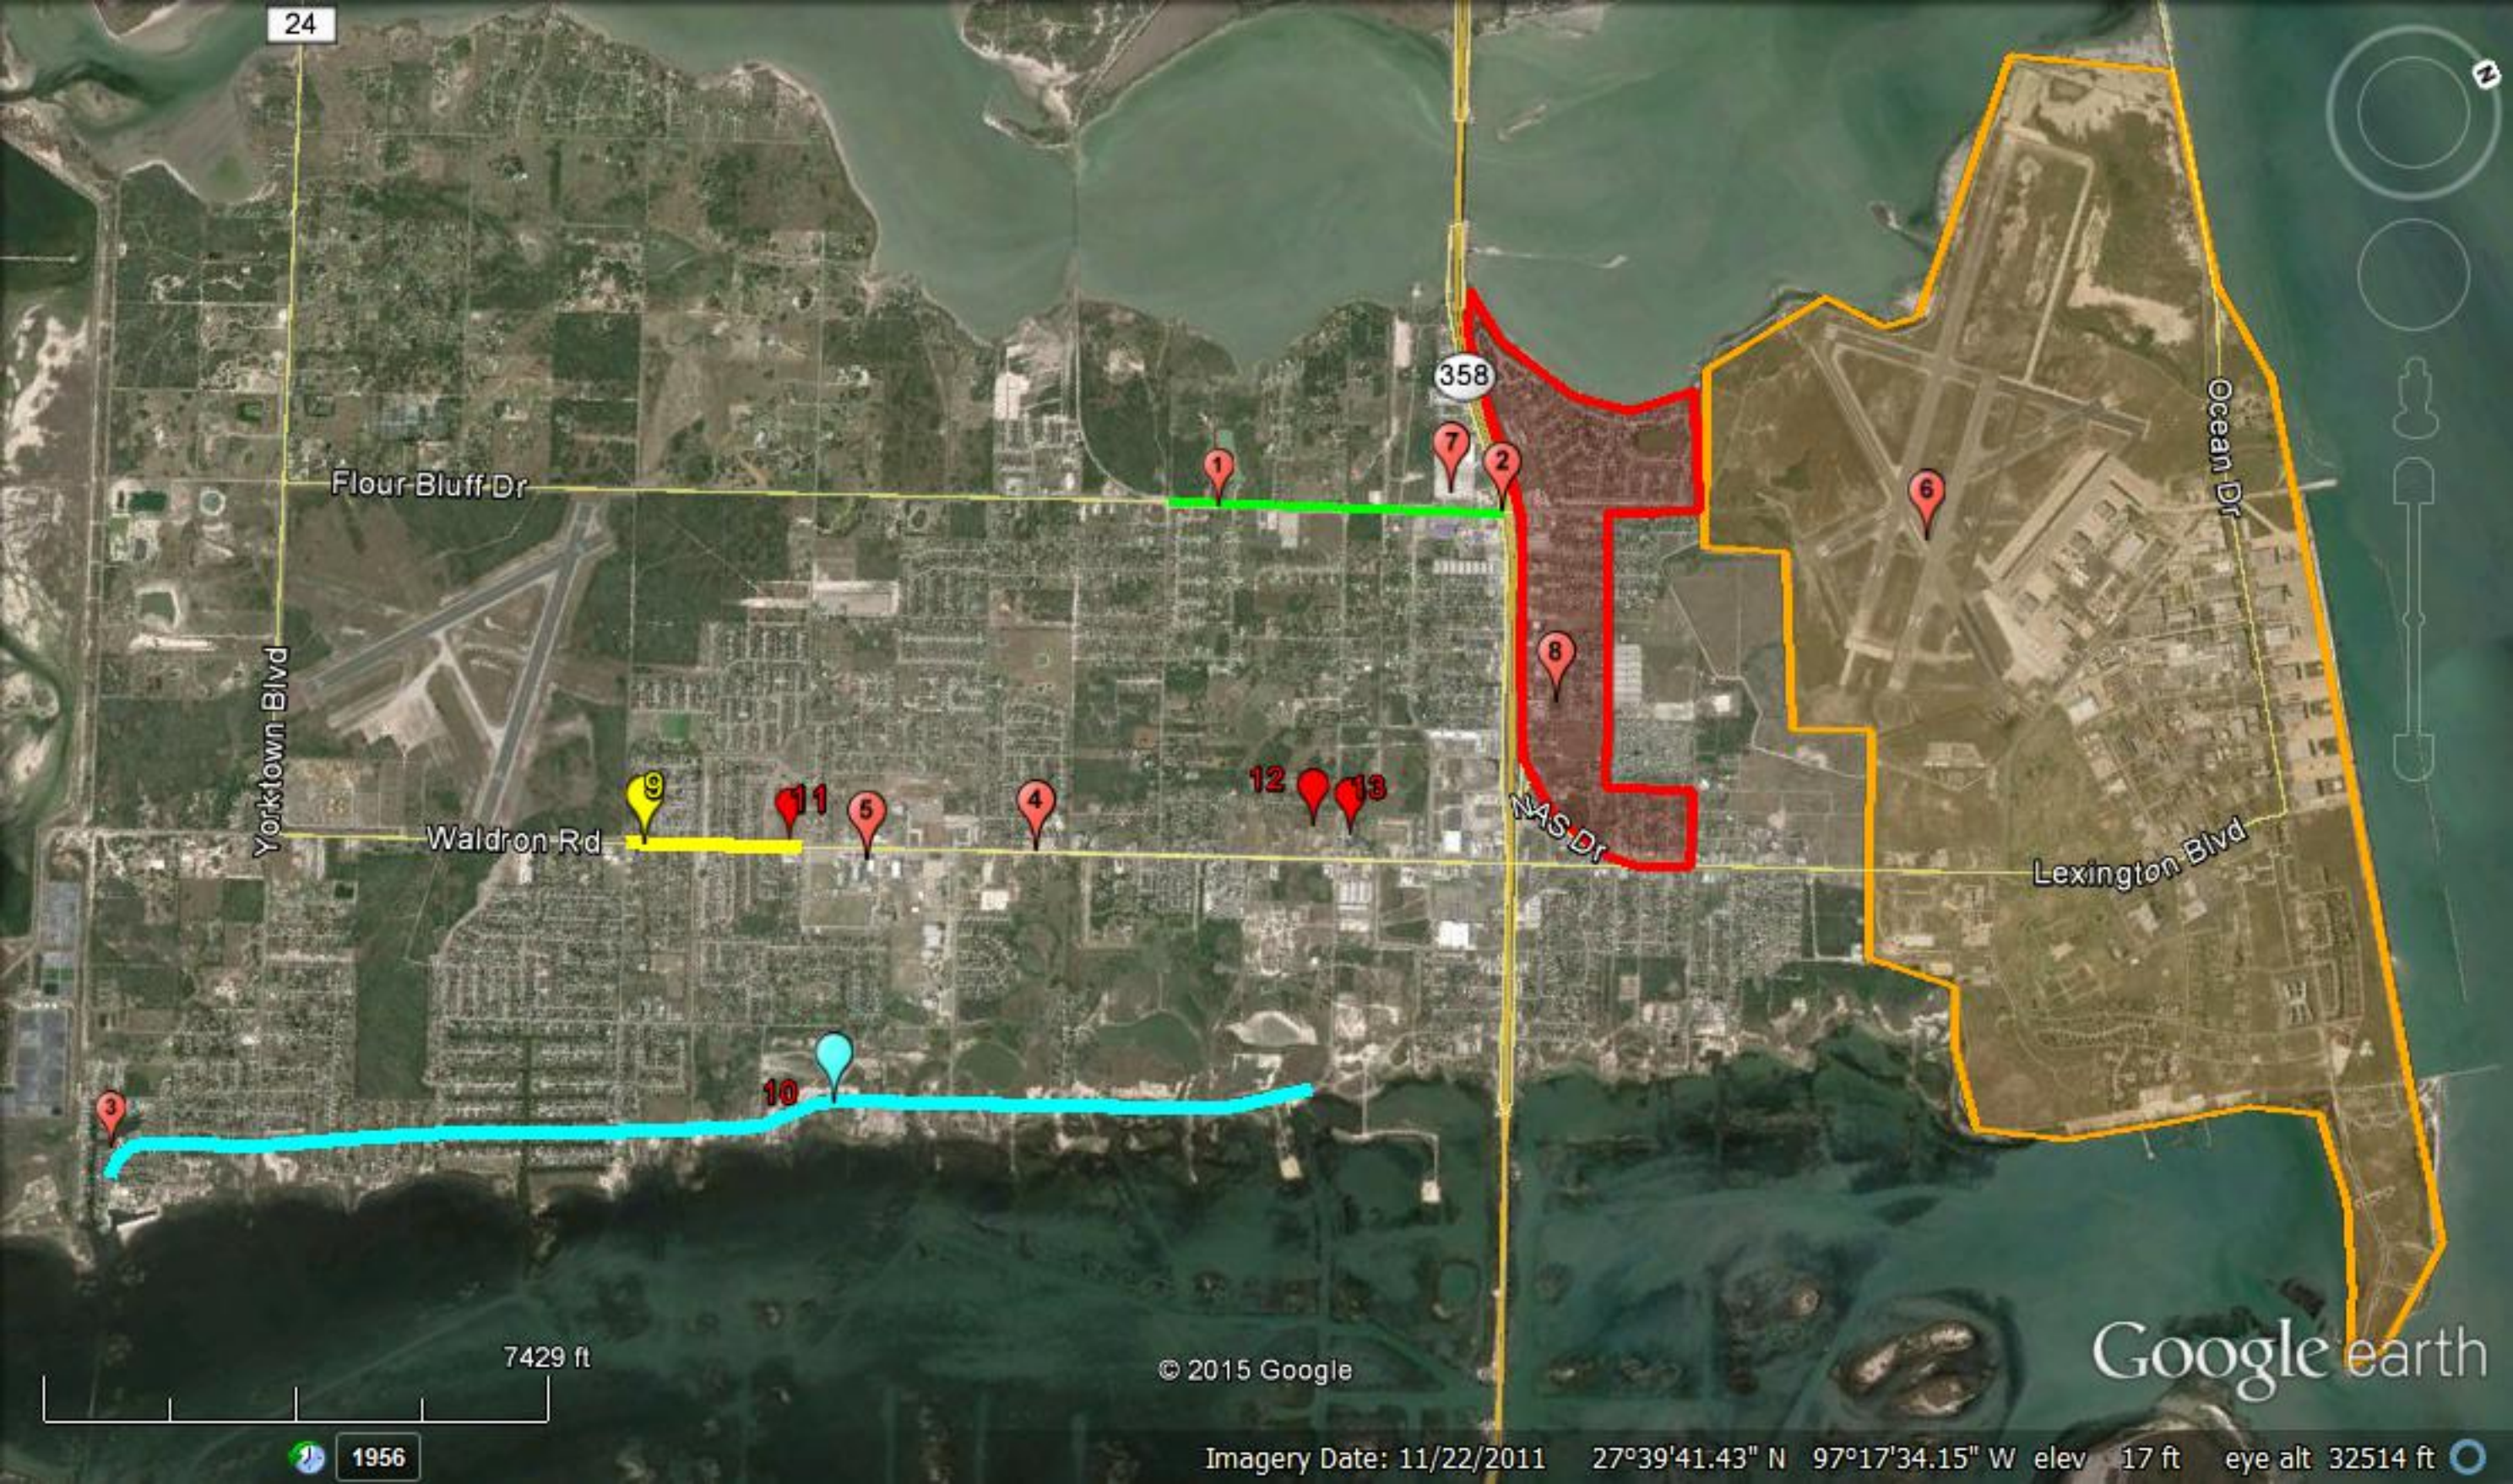

24

Flour-Bluff-Dr

Yorktown Blvd

Waldron Rd

358

Ocean Dr

Lexington Blvd

NAS Dr

5

4

12

13

10

7429 ft

© 2015 Google

Google earth

1956

Imagery Date: 11/22/2011 27°39'41.43" N 97°17'34.15" W elev 17 ft eye alt 32514 ft