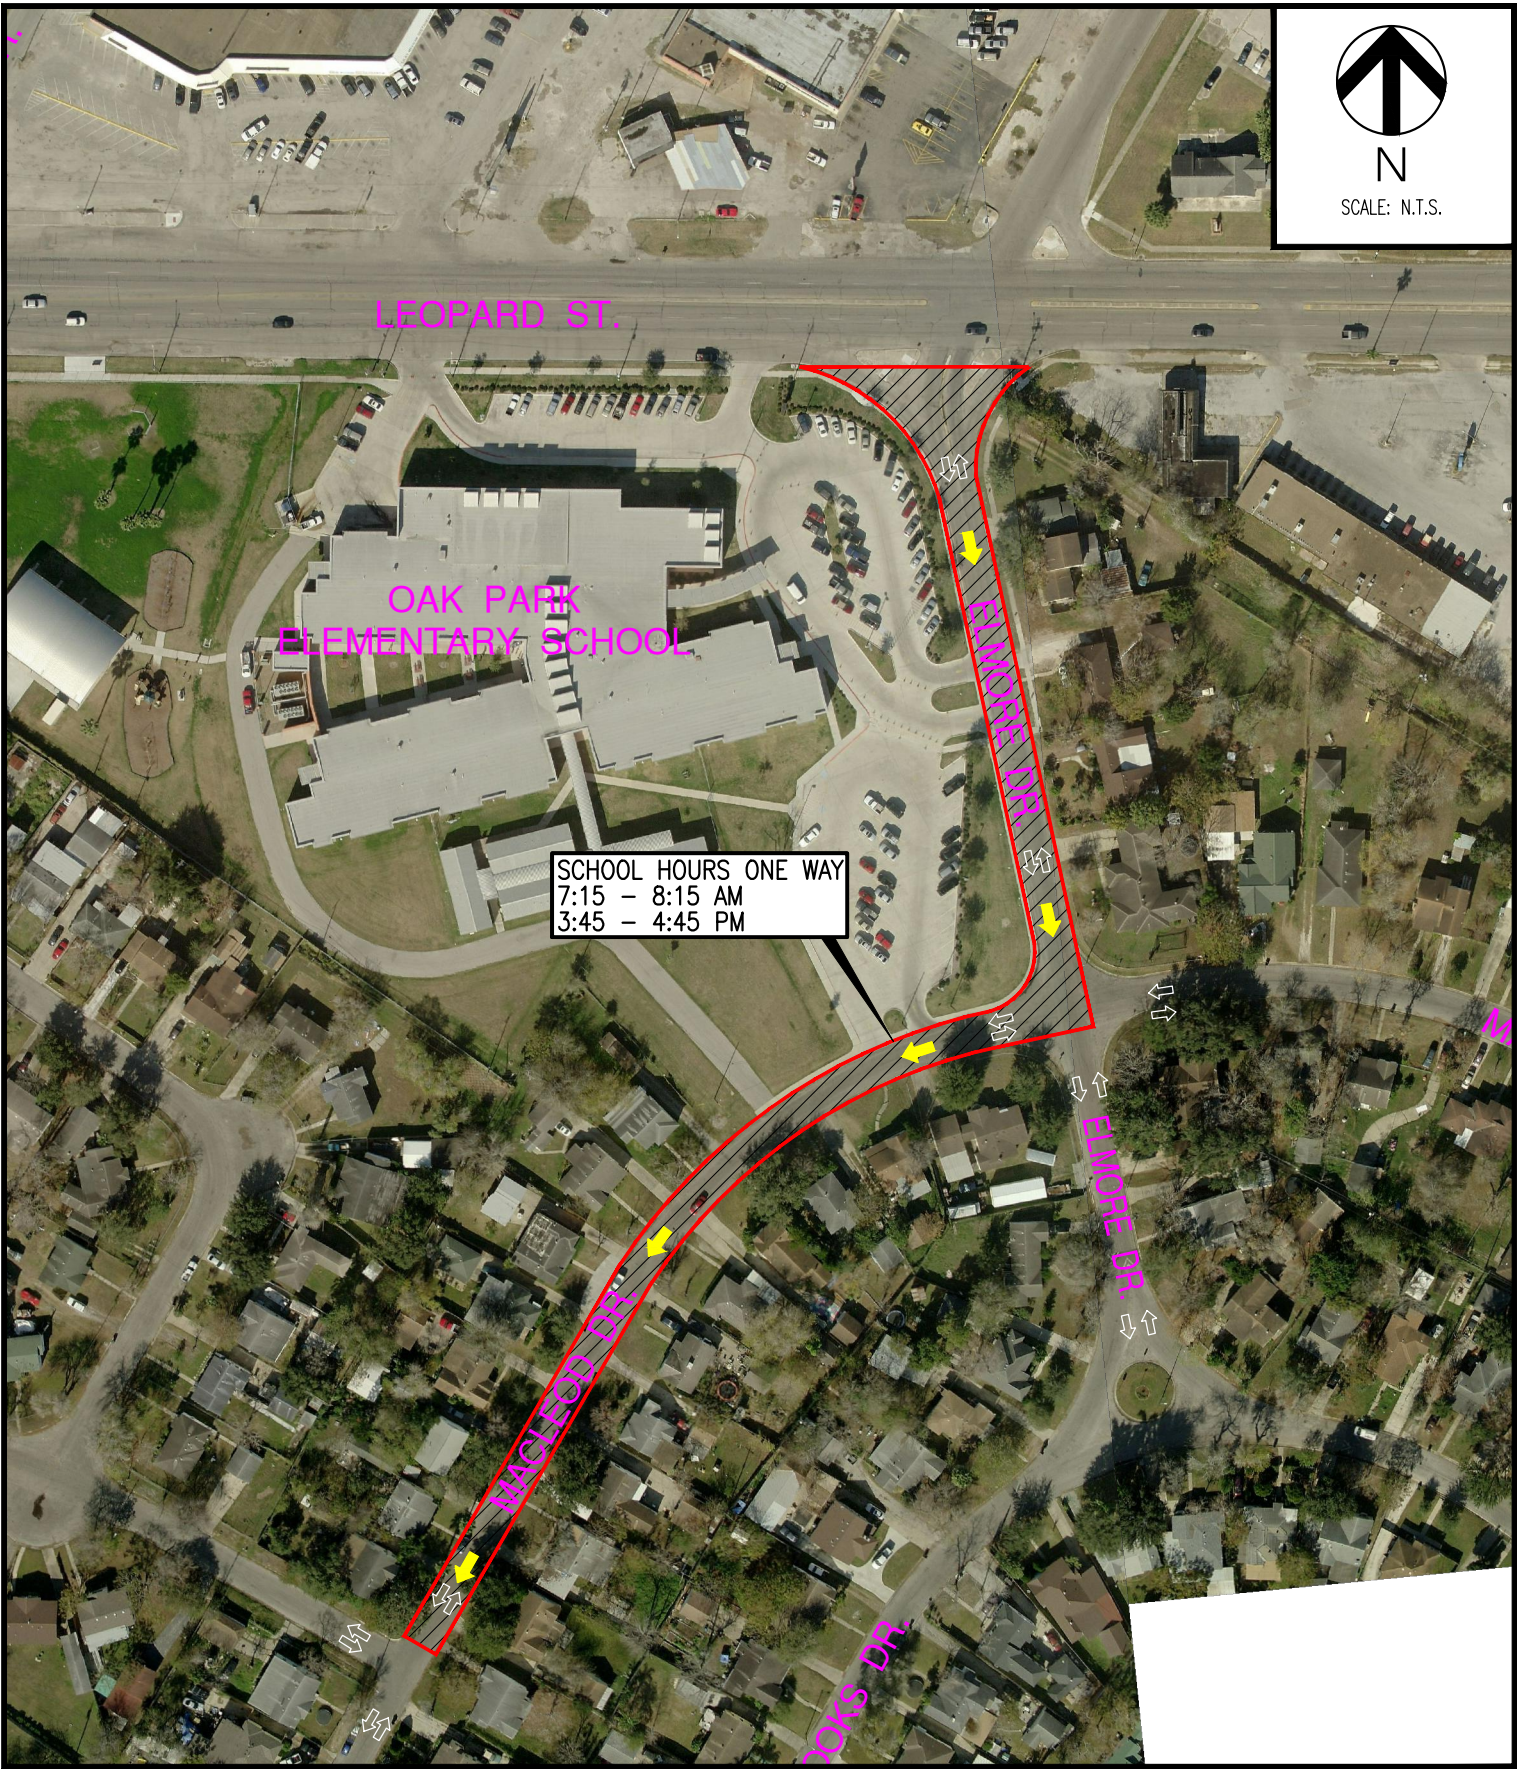

N

SCALE: N.T.S.

LEOPARD ST.

OAK PARK
ELEMENTARY SCHOOL

SCHOOL HOURS ONE WAY
7:15 - 8:15 AM
3:45 - 4:45 PM

ELMORE DR.

MACLEOD DR.

TOYS DR.

SUBJECT: CONVERT PORTIONS OF ELMORE DRIVE
AND MACLEOD DRIVE TO ONE WAY

CITY COUNCIL EXHIBIT
CITY OF CORPUS CHRISTI
DEPARTMENT OF STREET OPERATIONS
PAGE 1 OF 1