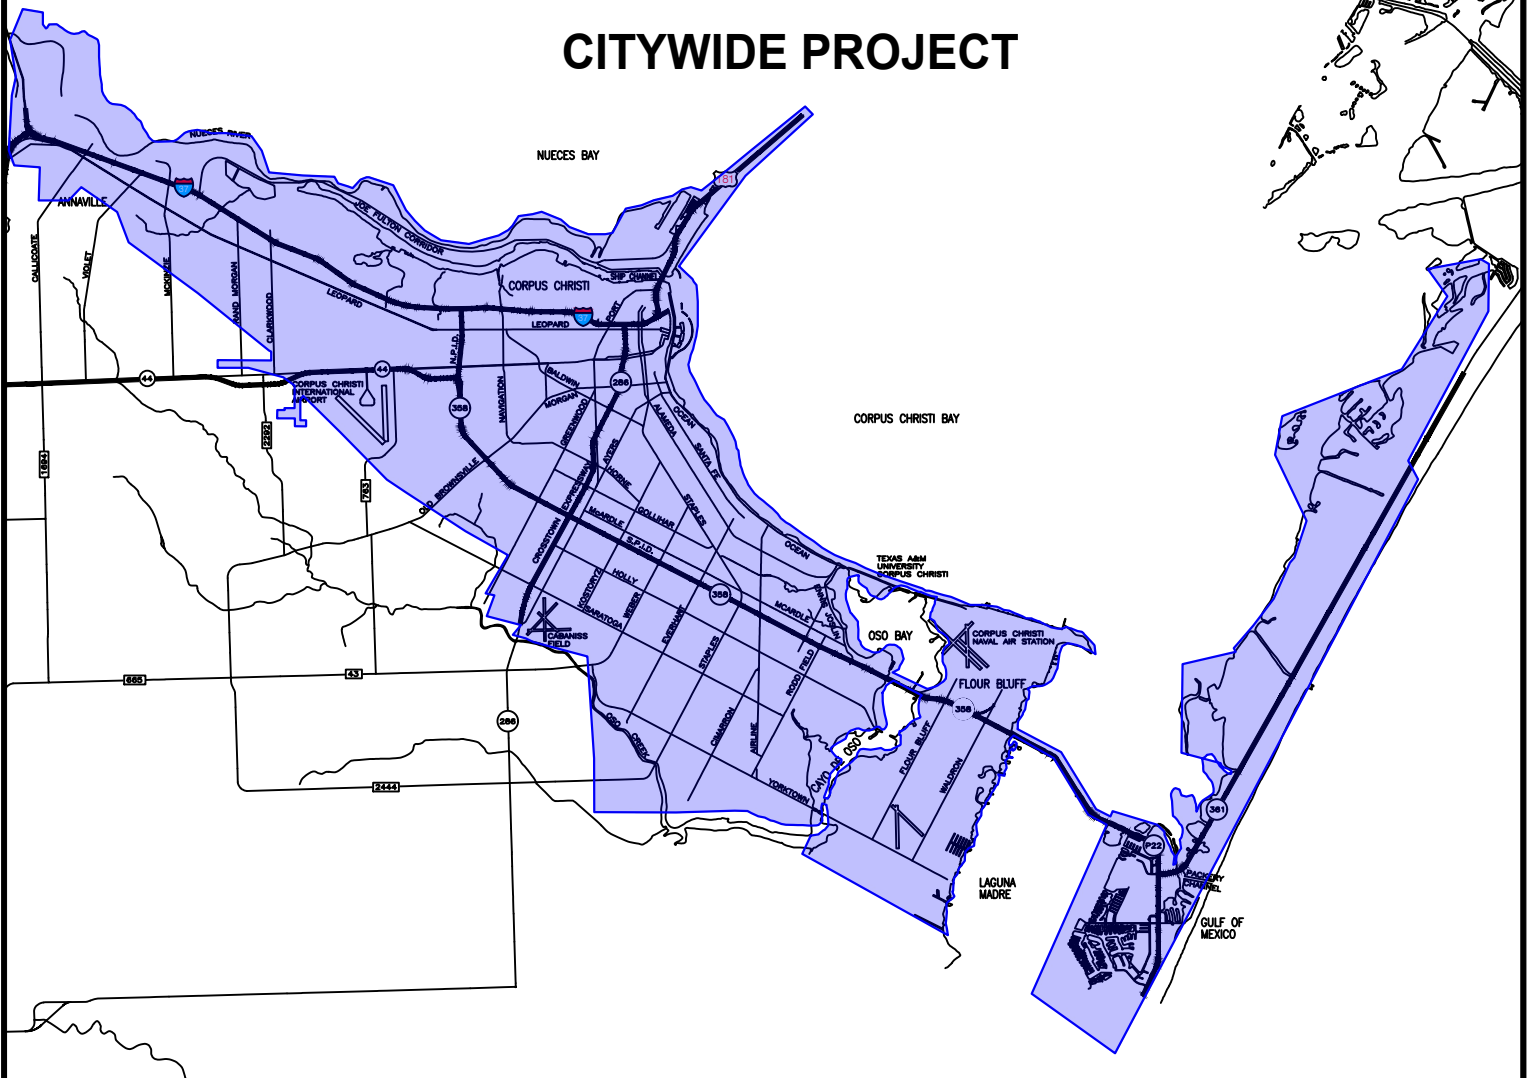

SCALE: N.T.S.

CITYWIDE PROJECT

VICINITY MAP
NOT TO SCALE

Project Number: 23065

**CITYWIDE WATER LINE REPAIR REPLACE
LARGE DIAMETER**

CITY COUNCIL EXHIBIT
CITY OF CORPUS CHRISTI, TEXAS
DEPARTMENT OF ENGINEERING SERVICES

SCALE: N.T.S.

CITYWIDE PROJECT

AERIAL MAP
NOT TO SCALE

Project Number: 23065

**CITYWIDE WATER LINE REPAIR REPLACE
LARGE DIAMETER**

CITY COUNCIL EXHIBIT
CITY OF CORPUS CHRISTI, TEXAS
DEPARTMENT OF ENGINEERING SERVICES