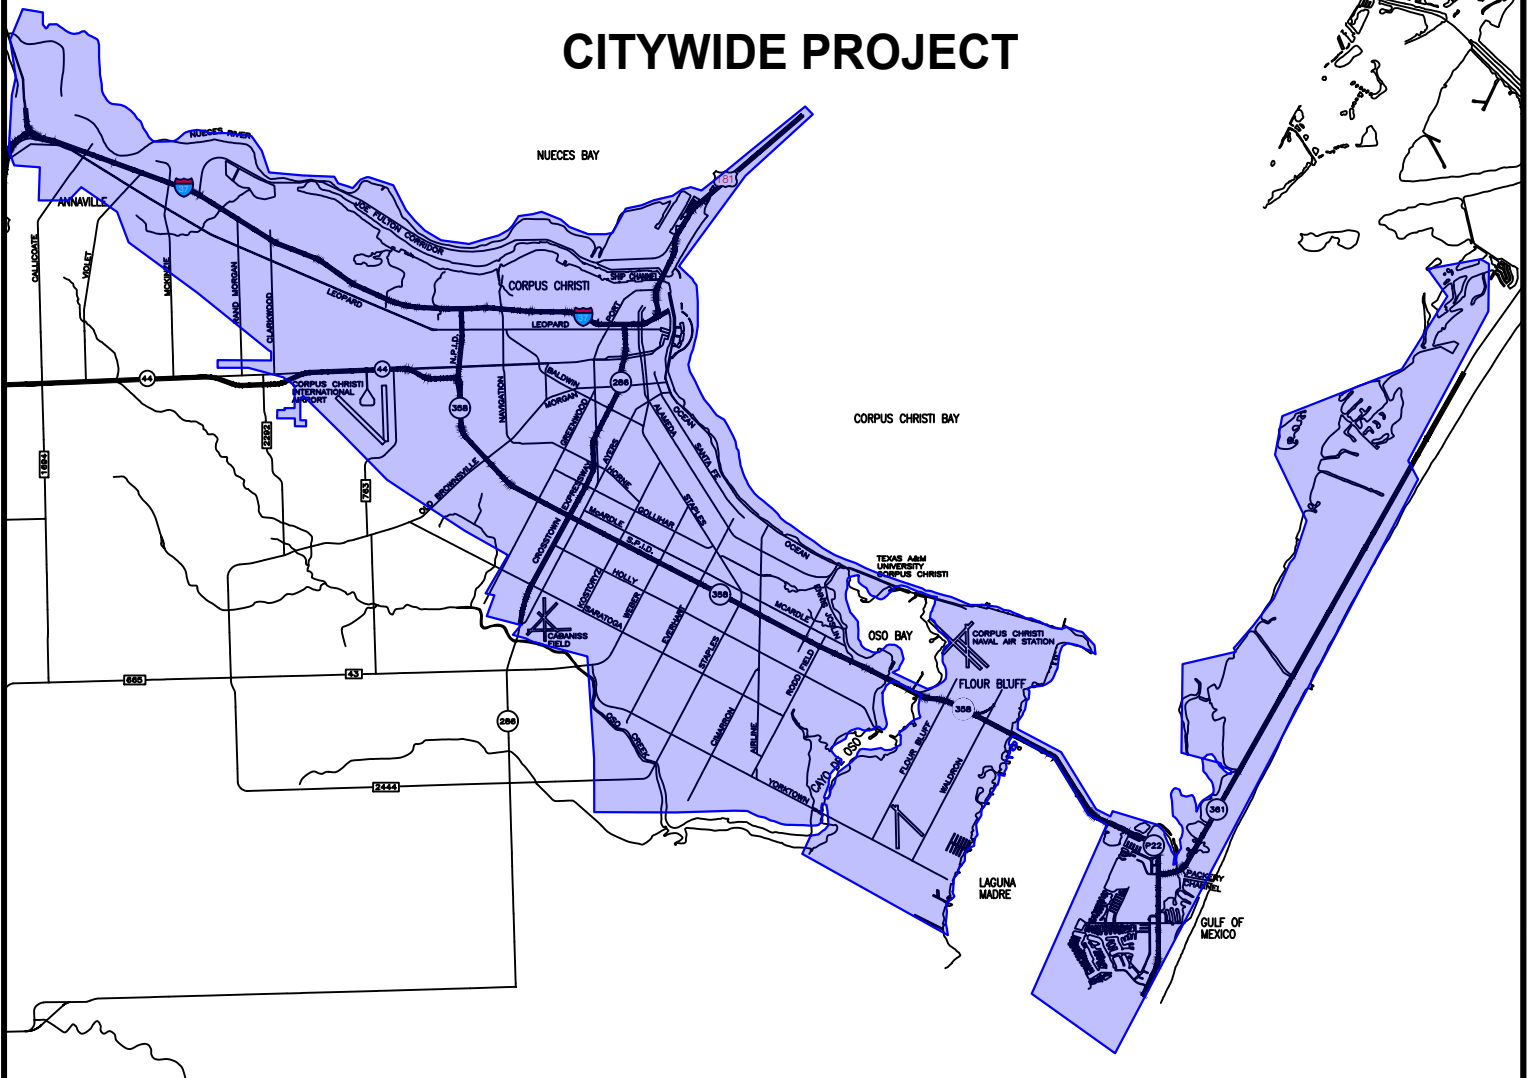

SCALE: N.T.S.

CITYWIDE PROJECT

LOCATION MAP
NOT TO SCALE

Project Number: N/A

**MSA: DESIGN SERVICES FOR
GENERAL RENOVATIONS**

CITY COUNCIL EXHIBIT
CITY OF CORPUS CHRISTI, TEXAS
DEPARTMENT OF ENGINEERING SERVICES