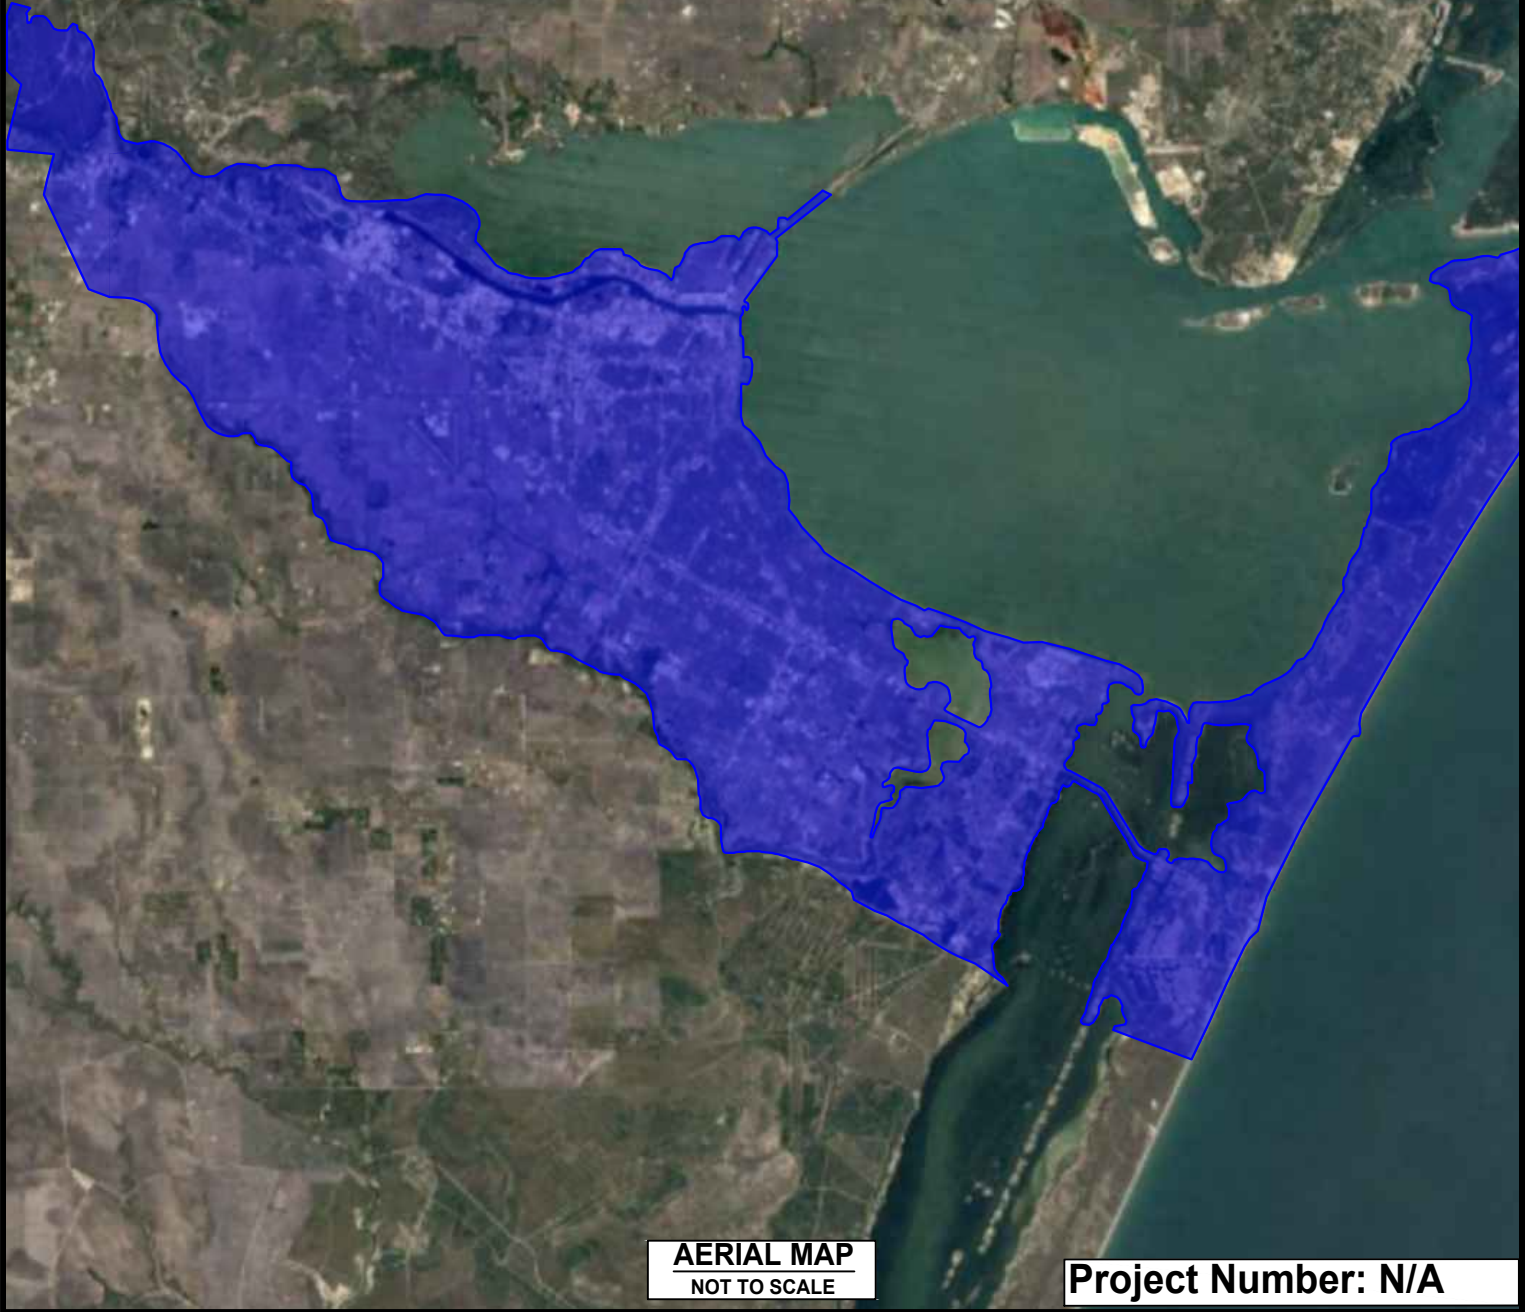

SCALE: N.T.S.

CITYWIDE PROJECT

LOCATION MAP
NOT TO SCALE

Project Number: N/A

**MSA: DESIGN SERVICES FOR
GENERAL RENOVATIONS**

CITY COUNCIL EXHIBIT
CITY OF CORPUS CHRISTI, TEXAS
DEPARTMENT OF ENGINEERING SERVICES

N

SCALE: N.T.S.

CITYWIDE PROJECT

AERIAL MAP
NOT TO SCALE

Project Number: N/A

**MSA: DESIGN SERVICES FOR
GENERAL RENOVATIONS**

CITY COUNCIL EXHIBIT
CITY OF CORPUS CHRISTI, TEXAS
DEPARTMENT OF ENGINEERING SERVICES