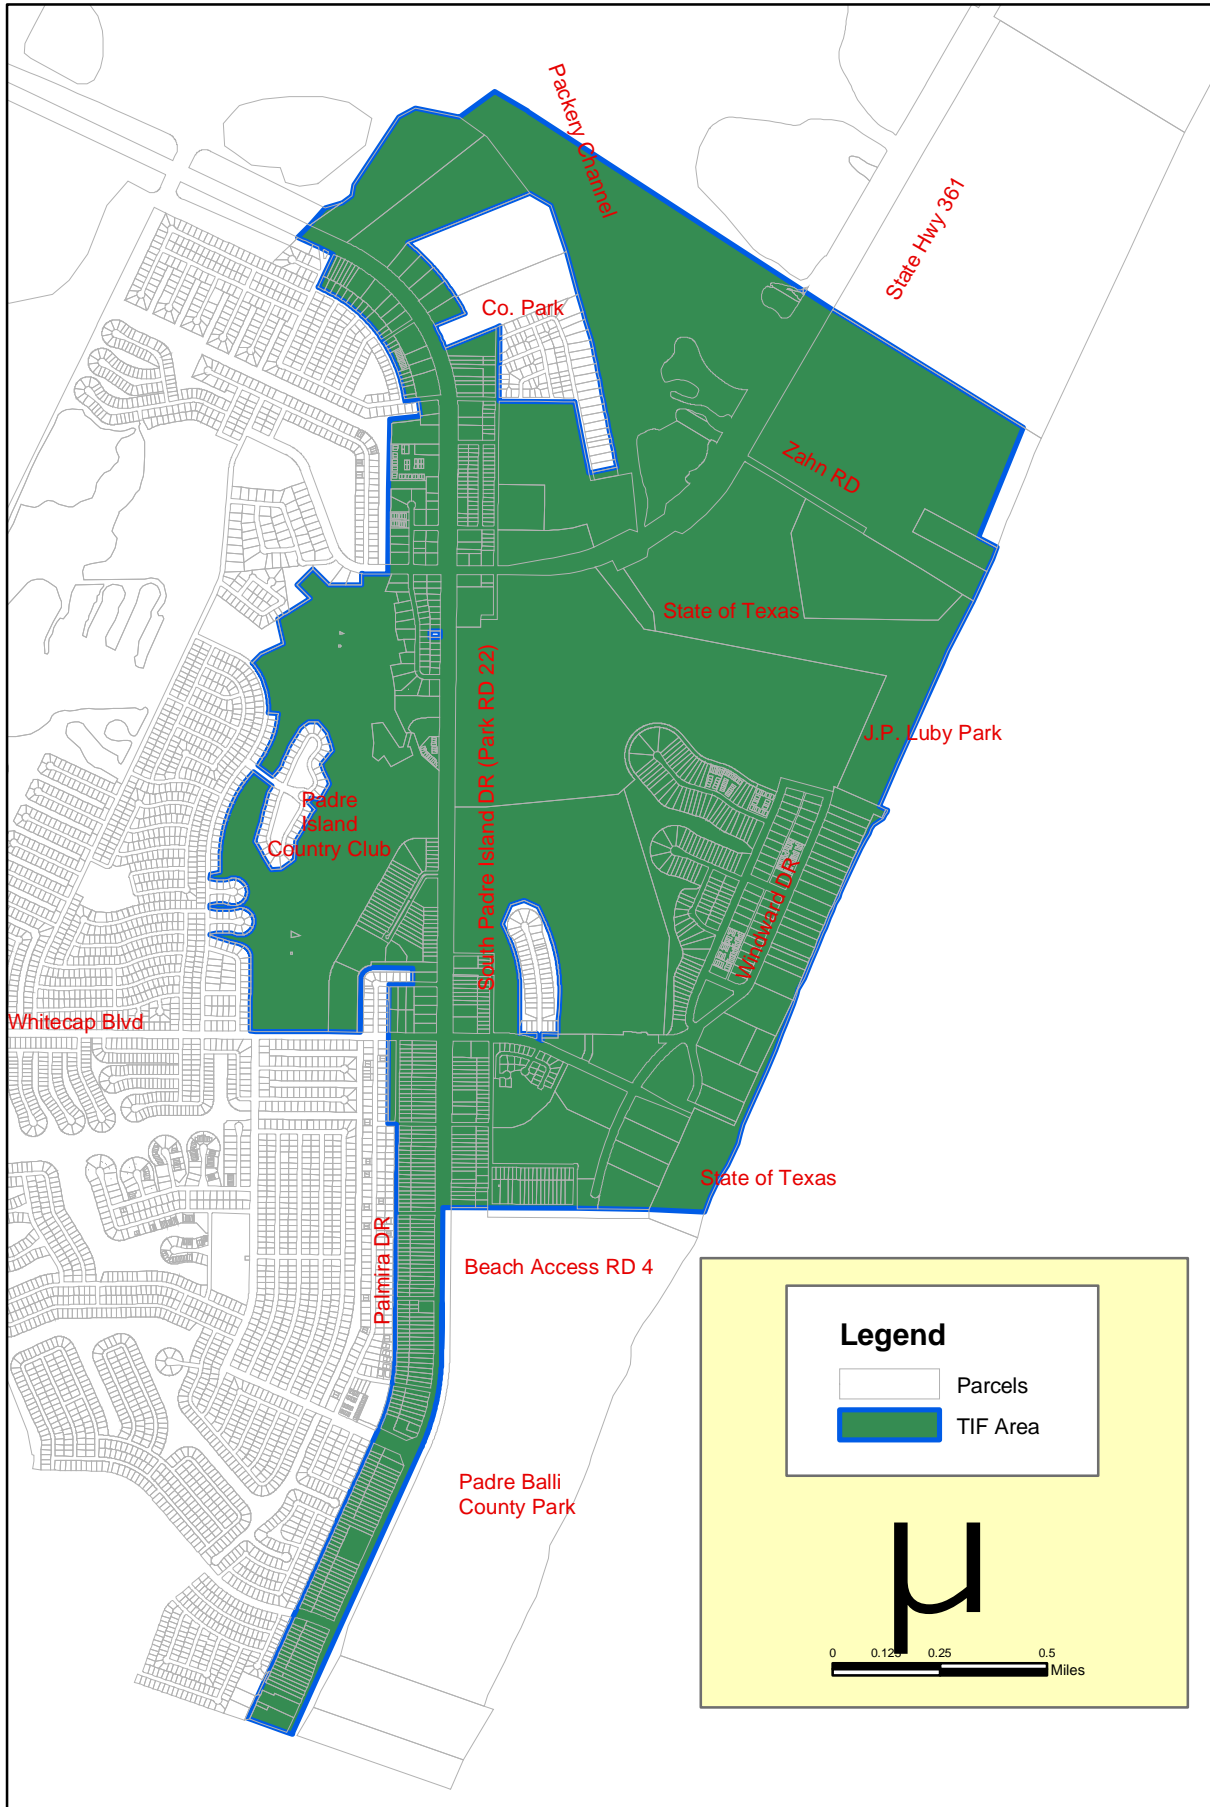

Padre Island Tax Increment Finance District

CITY OF CORPUS CHRISTI, TEXAS

TIRZ #2