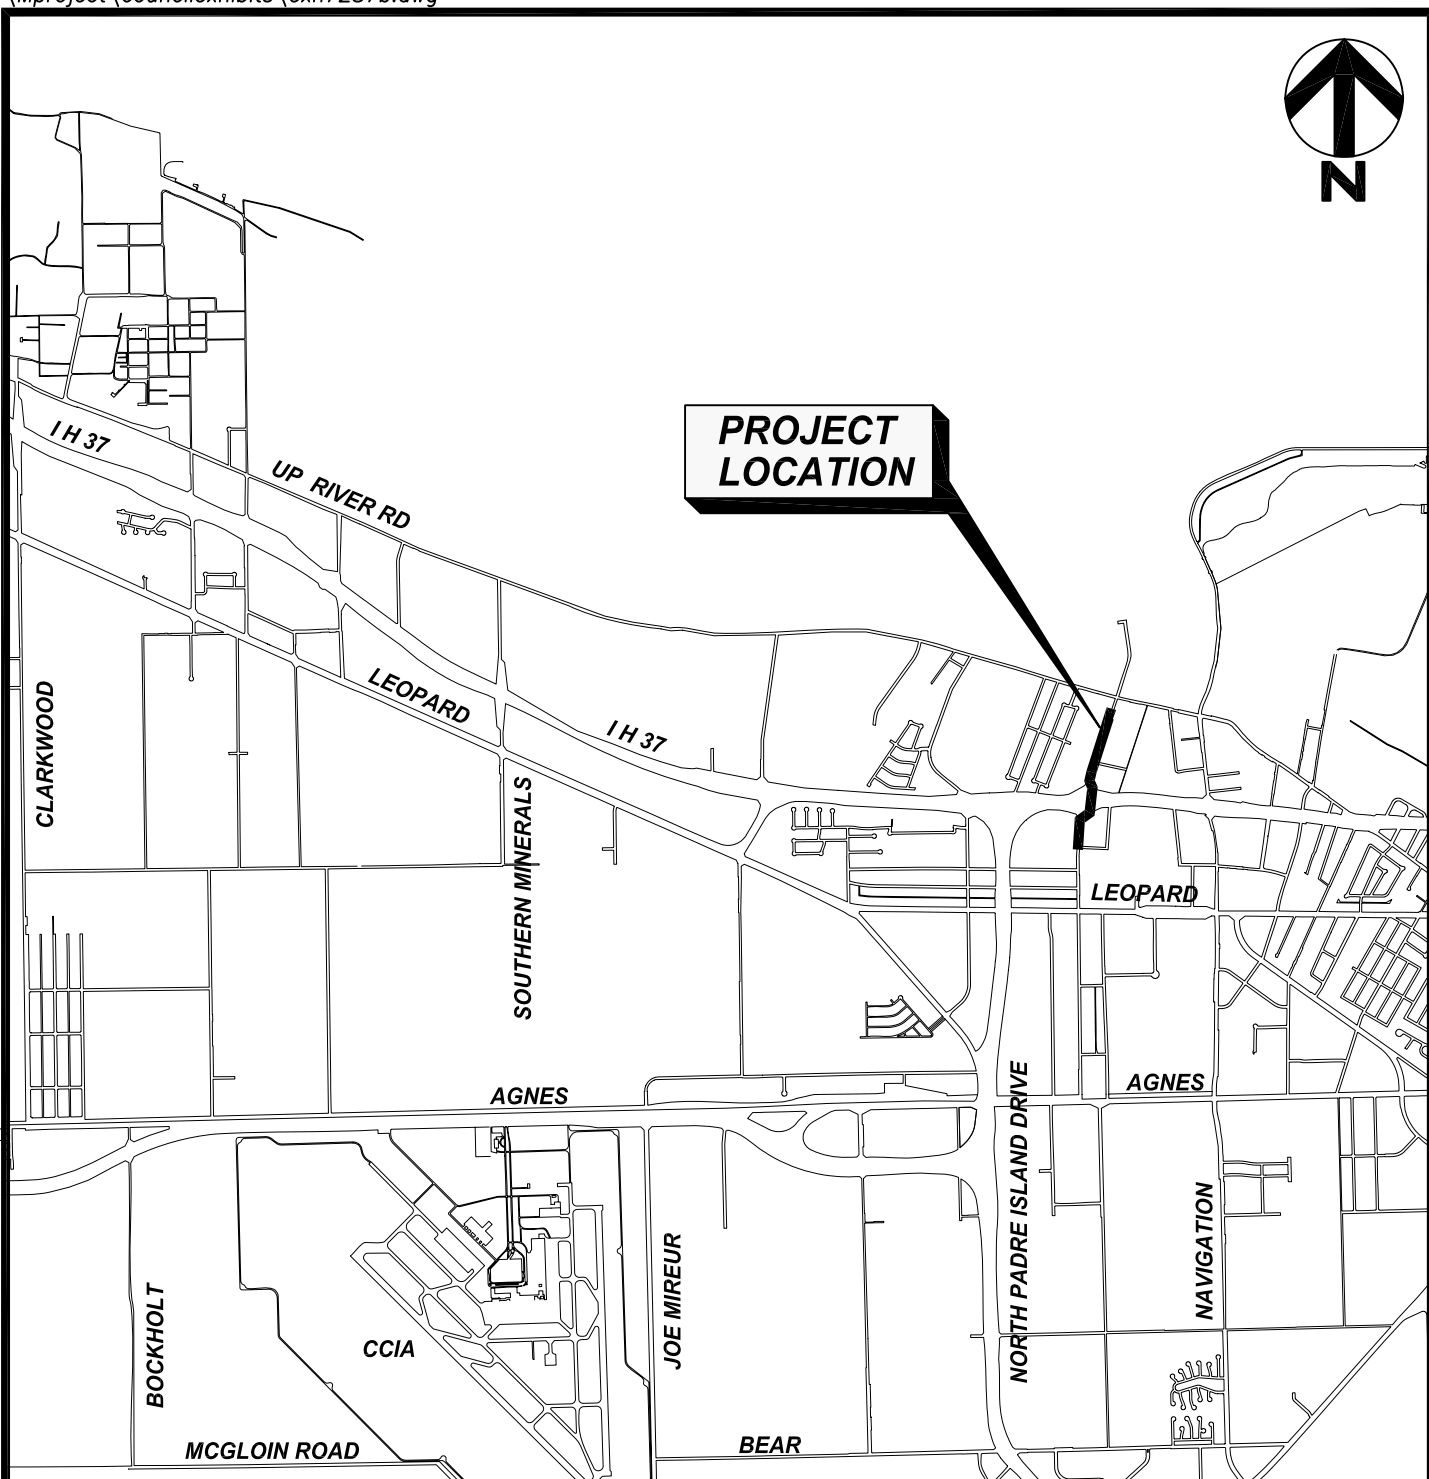

**PROJECT
LOCATION**

LOCATION MAP
NOT TO SCALE

PROJECT #7287

**McBRIDE LIFT STATION
FORCE MAIN REPLACEMENT**

CITY COUNCIL EXHIBIT
CITY OF CORPUS CHRISTI, TEXAS
DEPARTMENT OF ENGINEERING SERVICES
PAGE: 1 of 1