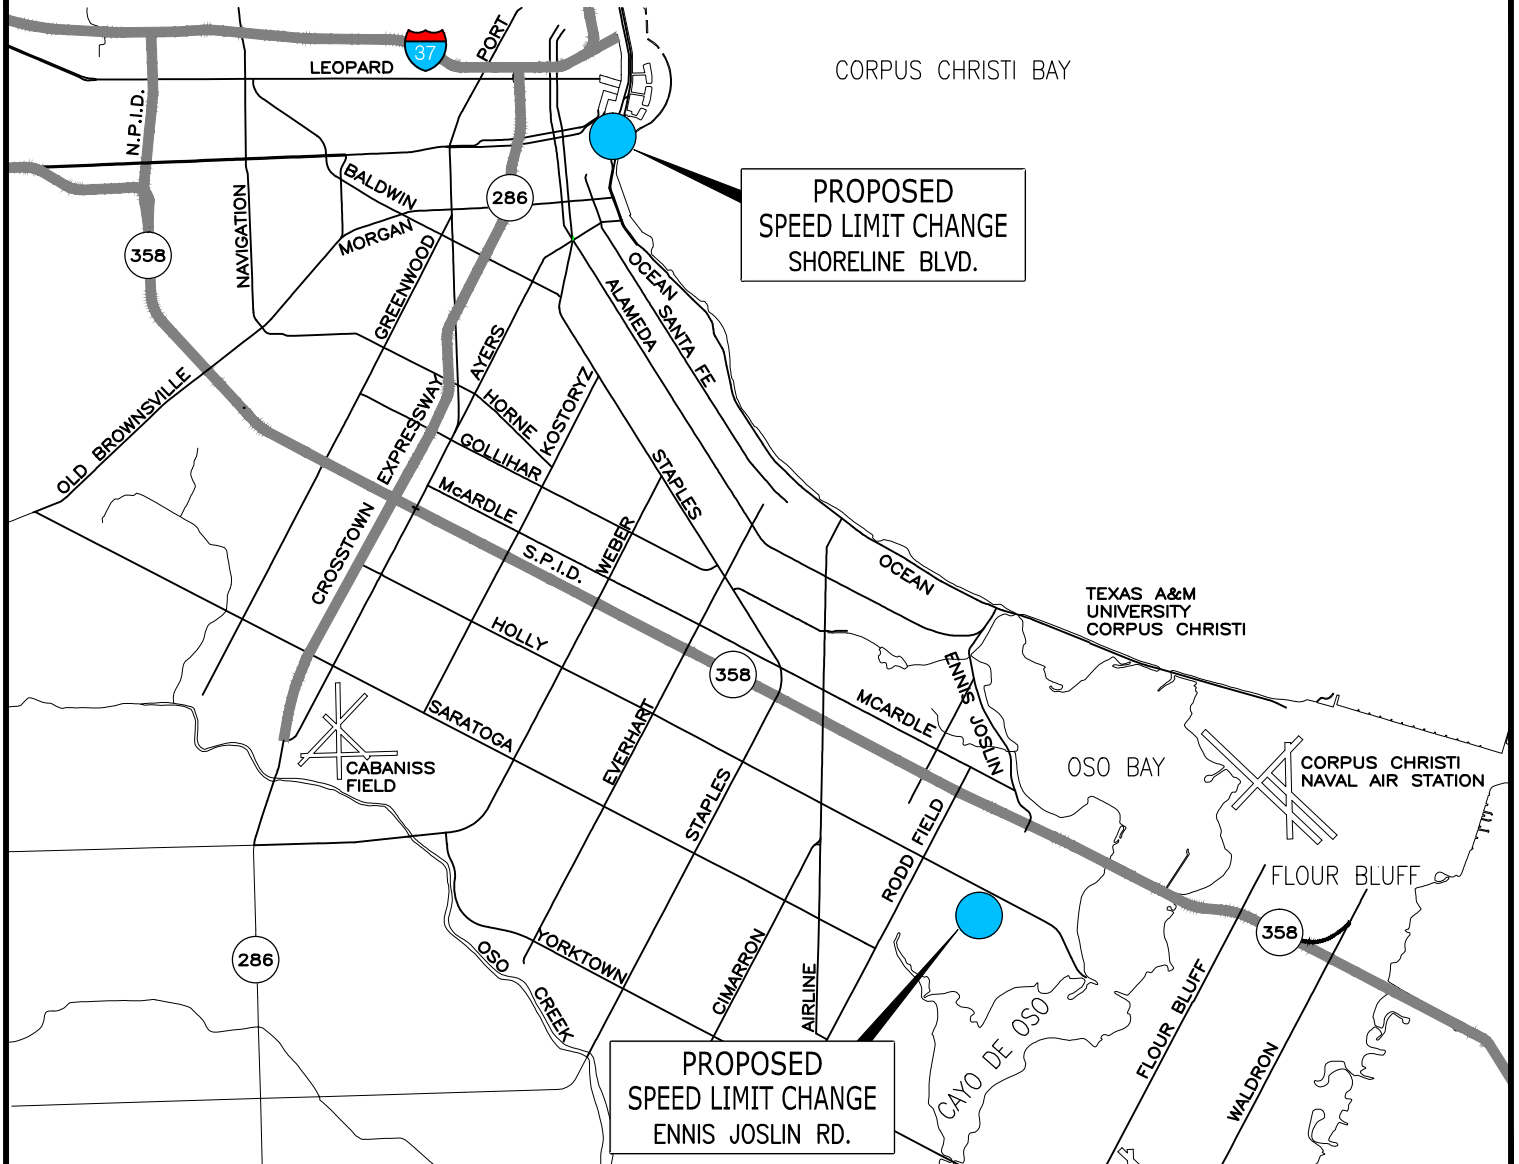

SCALE: N.T.S.
AERIAL FLOWN 2014

Proposed Speed Limit Change VICINITY MAP

CITY COUNCIL EXHIBIT

CITY OF CORPUS CHRISTI, TEXAS
DEPARTMENT OF ENGINEERING SERVICES