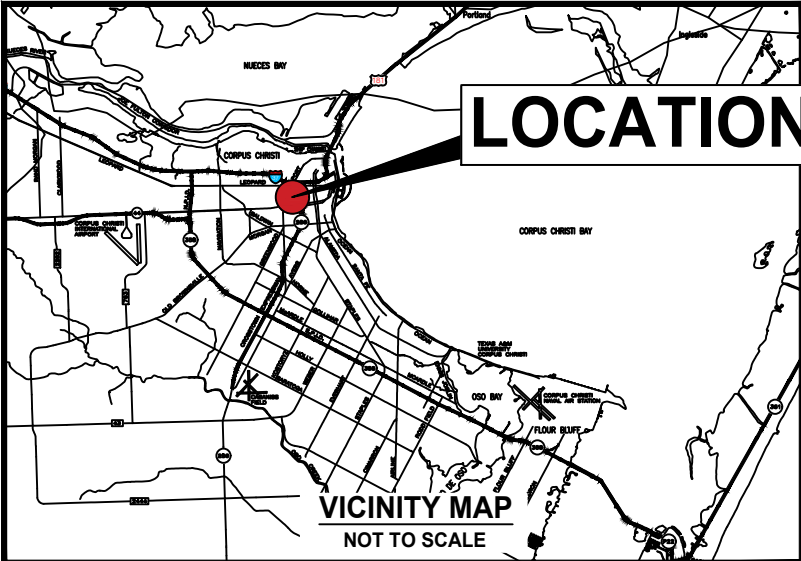

LOCATION

N

SCALE: N.T.S.

VICINITY MAP
NOT TO SCALE

LOCATION

LOCATION MAP
NOT TO SCALE

SURPLUS PROPERTY

CITY COUNCIL EXHIBIT

508 18TH ST.

2034 MARY ST.

MARY ST.

17TH ST.

AERIAL MAP
NOT TO SCALE

SURPLUS PROPERTY

CITY COUNCIL EXHIBIT

CITY OF CORPUS CHRISTI, TEXAS
DEPARTMENT OF ENGINEERING SERVICES