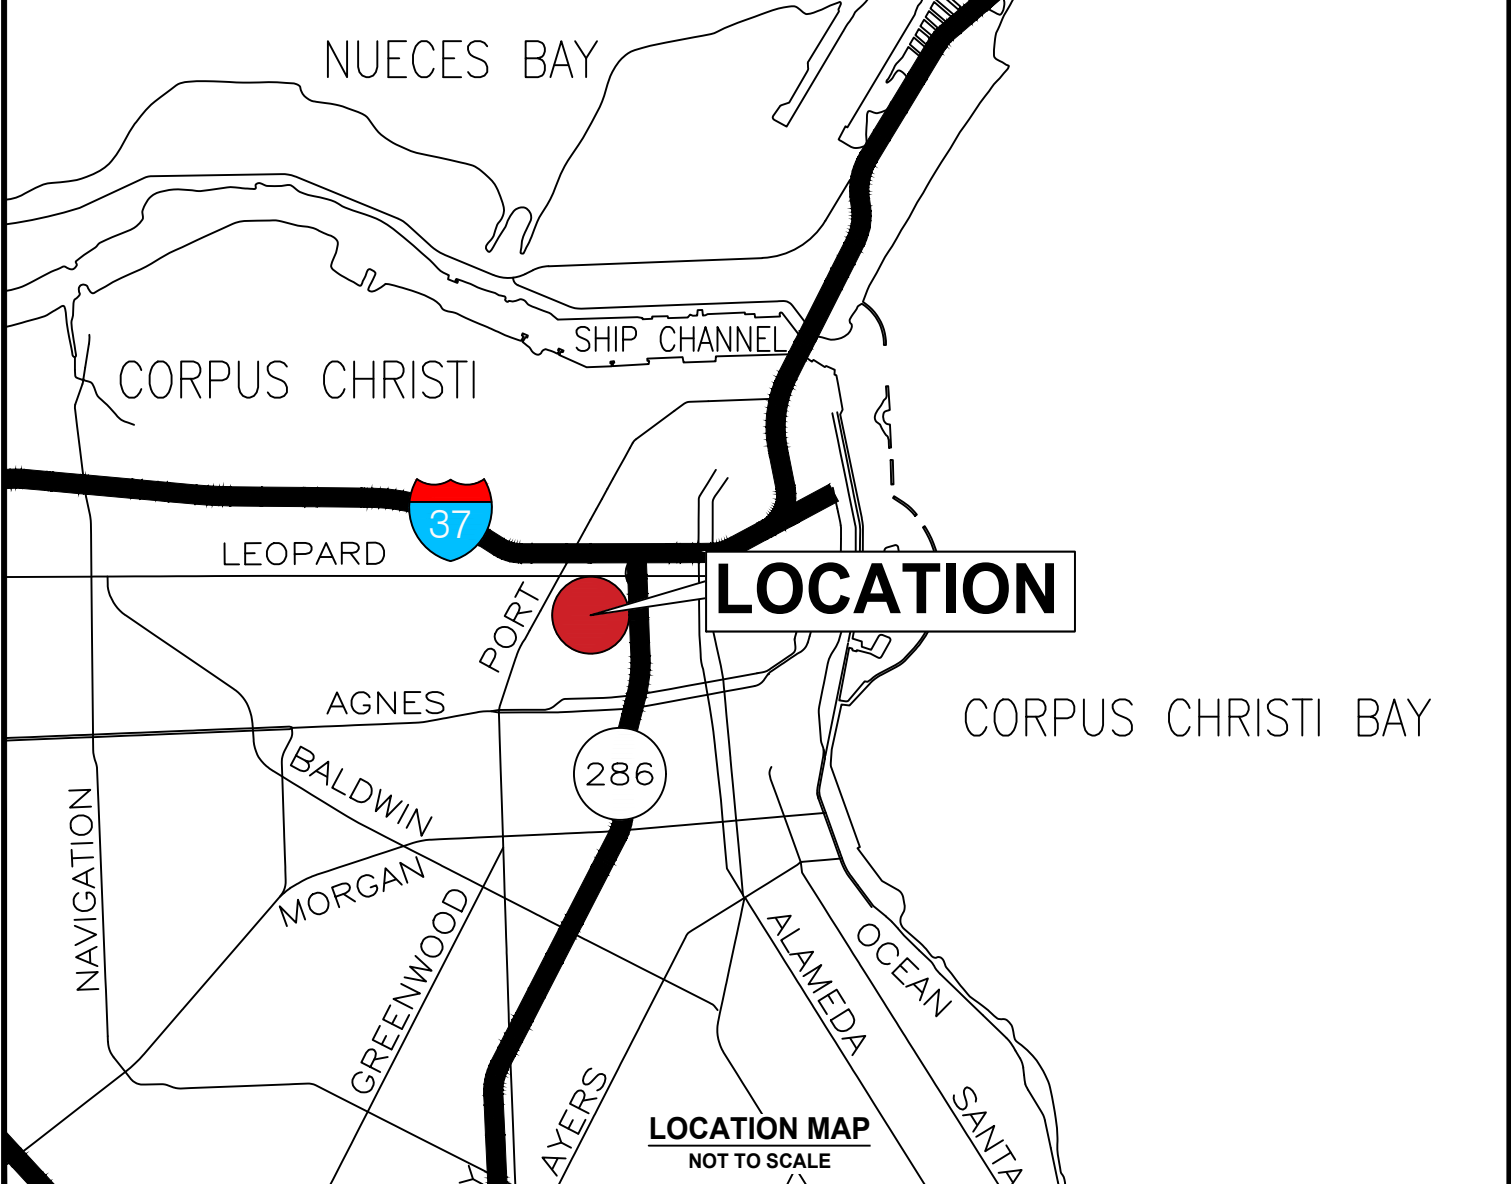

LOCATION

N

SCALE: N.T.S.

VICINITY MAP
NOT TO SCALE

LOCATION

LOCATION MAP
NOT TO SCALE

SURPLUS PROPERTY

CITY COUNCIL EXHIBIT

CITY OF CORPUS CHRISTI, TEXAS
DEPARTMENT OF ENGINEERING SERVICES

N

SCALE: N.T.S.

ANTONIO E GARCIA PARK

18TH ST.

429 MARGUERITE ST.

MARGUE RITE ST.

502 18TH ST.

508 18TH ST.

2034 MARY ST.

MARY ST.

17TH ST.

AERIAL MAP
NOT TO SCALE

SURPLUS PROPERTY

CITY COUNCIL EXHIBIT

CITY OF CORPUS CHRISTI, TEXAS
DEPARTMENT OF ENGINEERING SERVICES