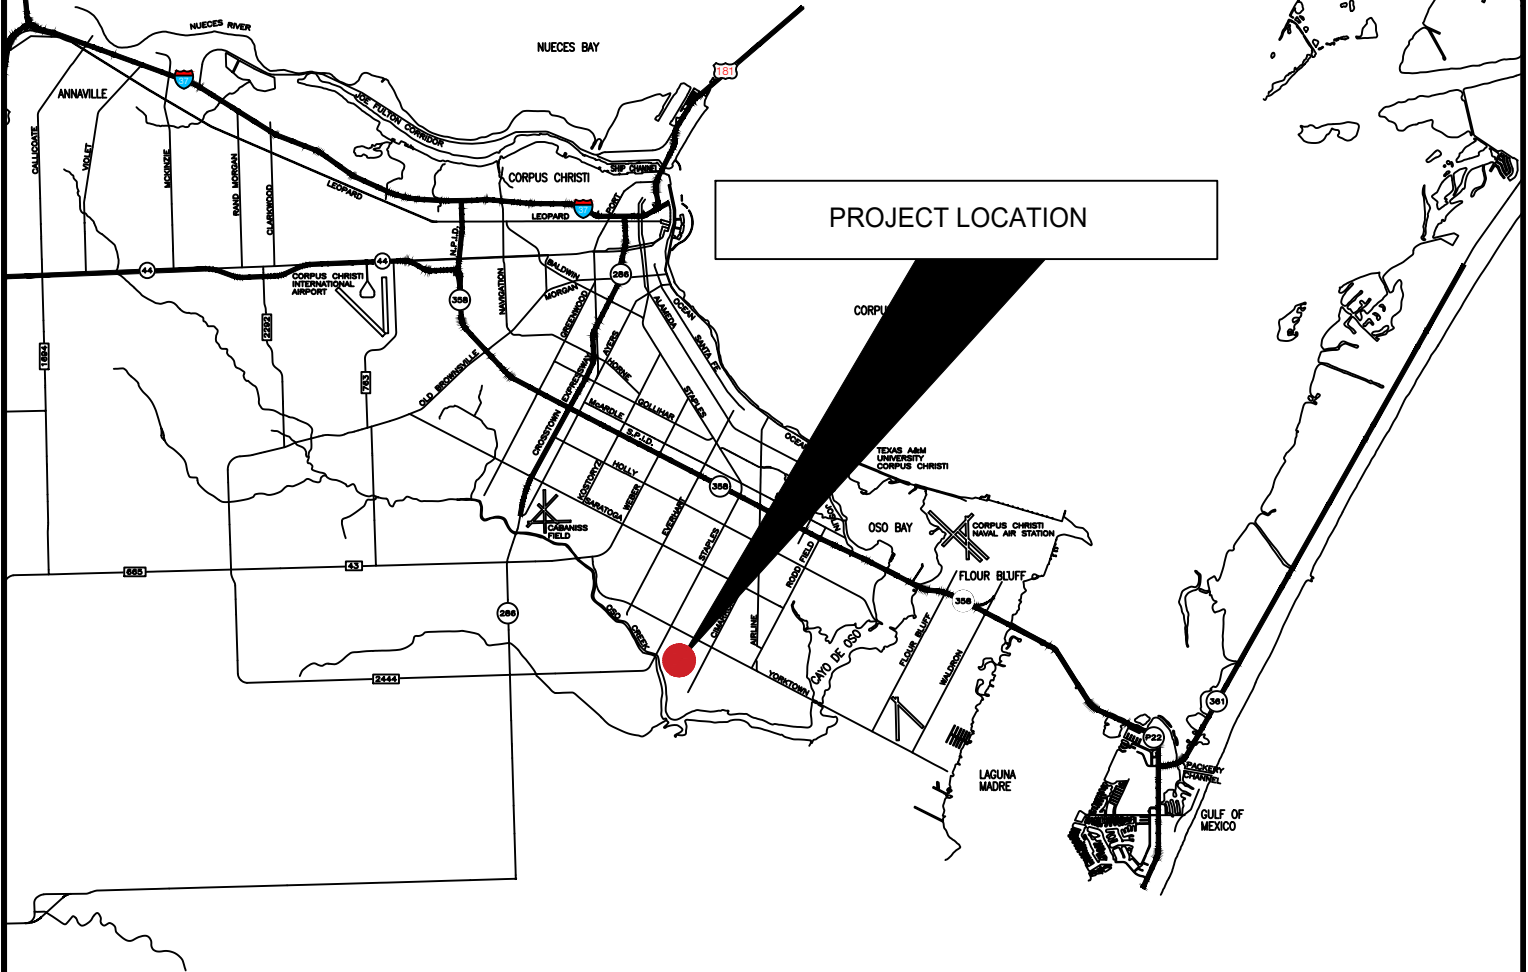

N

SCALE: N.T.S.

LOCATION MAP
NOT TO SCALE

Project Number: 18044A

Strasbourg Dr. - Riom St. to Grenoble Dr.

CITY COUNCIL EXHIBIT

CITY OF CORPUS CHRISTI, TEXAS
DEPARTMENT OF ENGINEERING SERVICES

Strasbourg Dr. - Riom St. to Grenoble Dr.