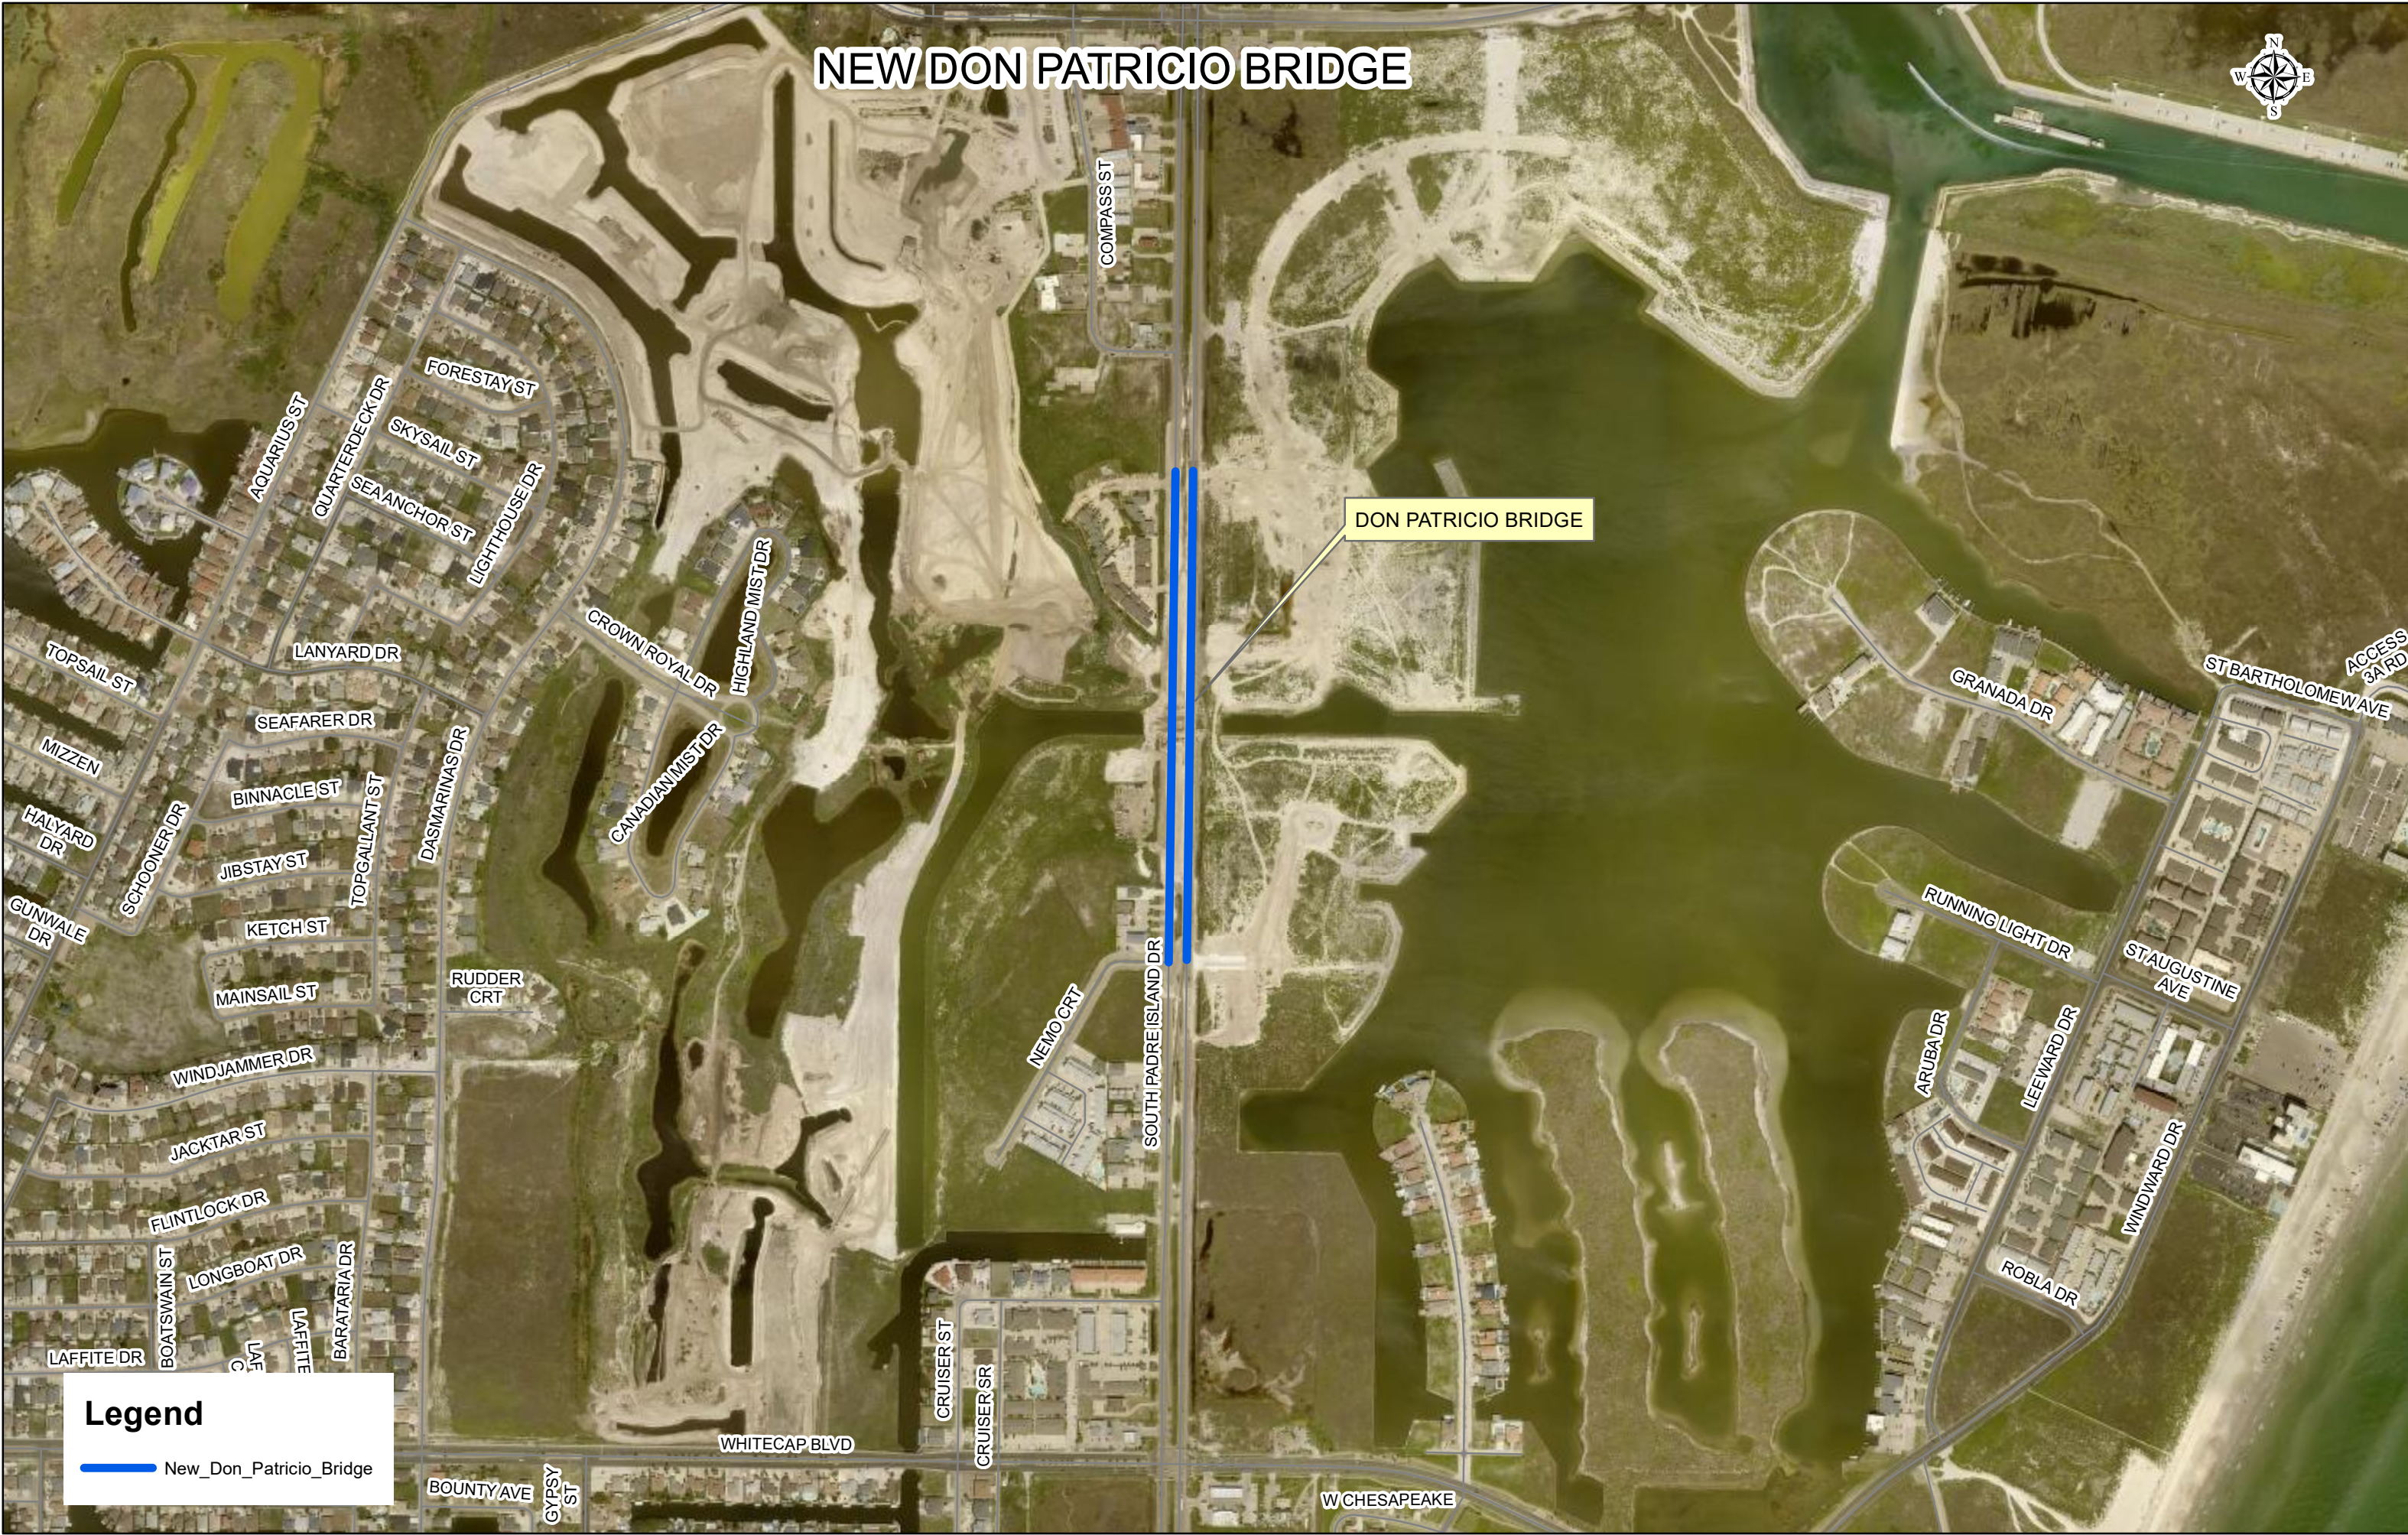

# NEW DON PATRICIO BRIDGE

DON PATRICIO BRIDGE

## Legend

 New\_Don\_Patricio\_Bridge

AQUARIUS ST  
QUARTERDECK DR  
FORESTAY ST  
SKYSAIL ST  
SEA ANCHOR ST  
LIGHTHOUSE DR  
LANYARD DR  
TOPSAIL ST  
MIZZEN  
HALYARD DR  
GUNWALE DR  
SCHOONER DR  
SEAFARER DR  
BINNACLE ST  
JIBSTAY ST  
KETCH ST  
MAINSAIL ST  
WINDJAMMER DR  
JACKTAR ST  
FLINTLOCK DR  
BOATSWAIN ST  
LONGBOAT DR  
LAFITE DR  
BARATARI DR

CROWN ROYAL DR  
HIGHLAND MIST DR  
CANADIAN MIST DR  
DASMARINAS DR  
RUDDER CRT  
MEMO CRT  
SOUTH PADRE ISLAND DR  
CRUISER ST  
CRUISER SR  
WHITECAP BLVD  
BOUNTY AVE  
GYPSY ST

COMPASS ST  
GRANADA DR  
ST BARTHOLOMEW AVE  
ACCESS 3A RD  
RUNNING LIGHT DR  
ST AUGUSTINE AVE  
ARUBA DR  
LEEWARD DR  
WINDWARD DR  
ROBLA DR  
WCHESAPEAKE