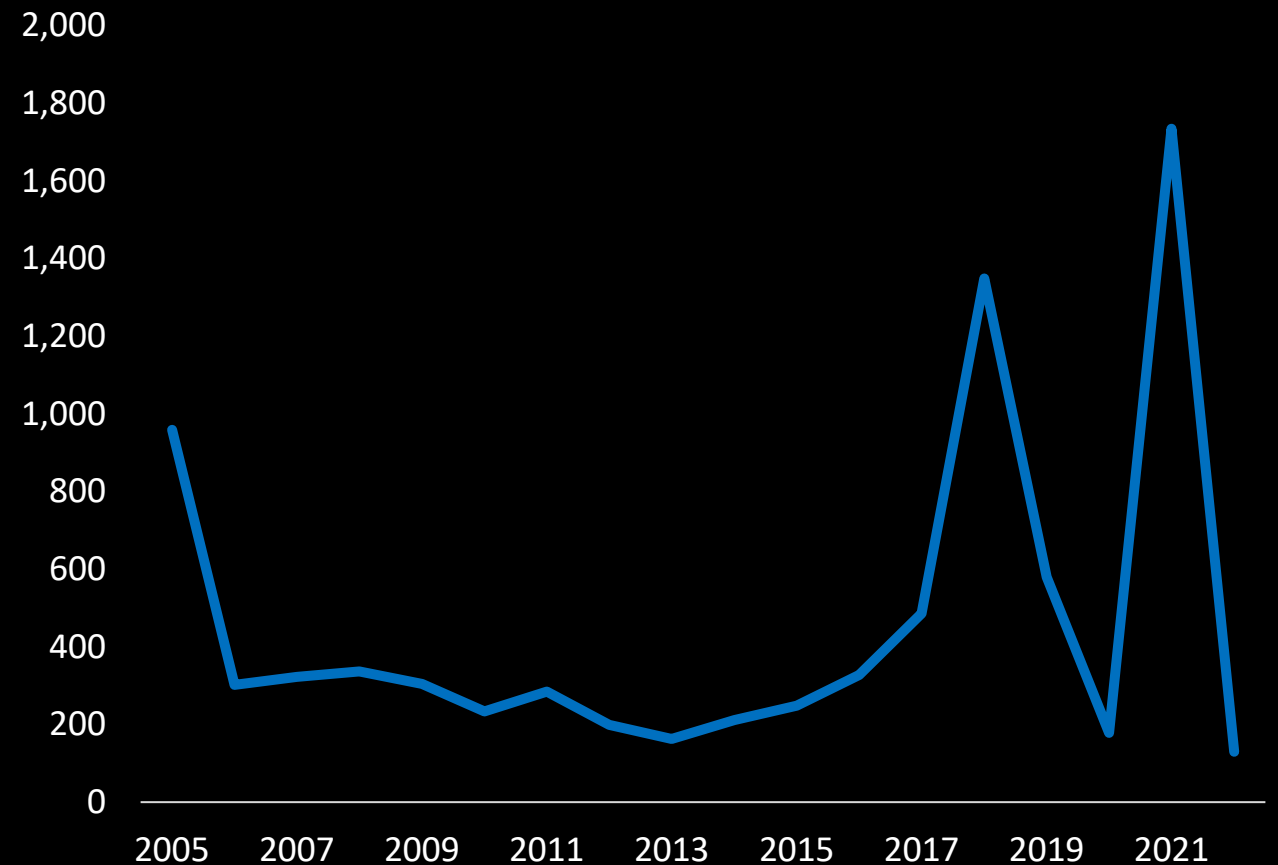

Wildlife Rescue Along the Texas Gulf Coast

- Prepare – develop wildlife professionals to respond to wildlife disasters
- Respond – operate the most comprehensive wildlife rescue center in Texas
- Recover – build resilient wildlife habitats and populations

Wildlife Rescue Patients