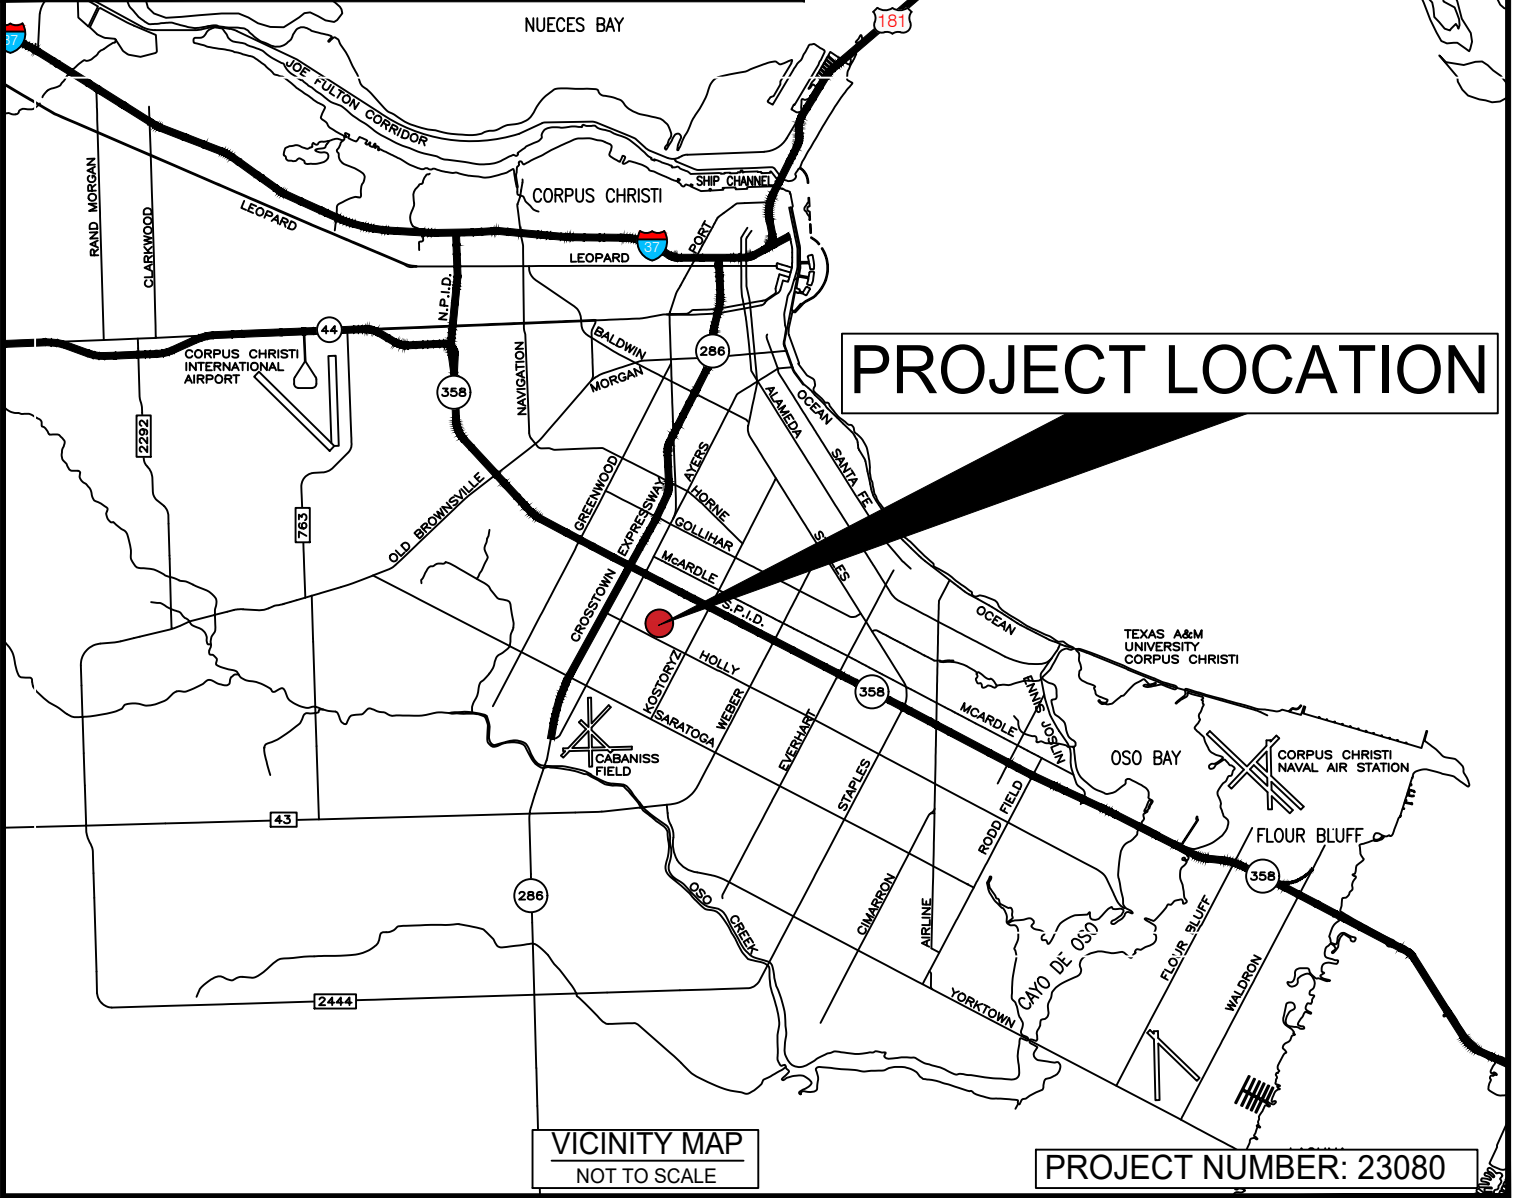

PROJECT LOCATION

LOCATION MAP
NOT TO SCALE

PROJECT LOCATION

VICINITY MAP
NOT TO SCALE

PROJECT NUMBER: 23080

**CC WATER UTILITY BUILDING
WAREHOUSE**

CITY COUNCIL EXHIBIT
CITY OF CORPUS CHRISTI, TEXAS
DEPARTMENT OF ENGINEERING SERVICES

PROJECT LOCATION

SCALE: N.T.S.

AERIAL MAP
NOT TO SCALE

PROJECT NUMBER: 23080

CC WATER UTILITY BUILDING WAREHOUSE

CITY COUNCIL EXHIBIT
CITY OF CORPUS CHRISTI, TEXAS
DEPARTMENT OF ENGINEERING SERVICES