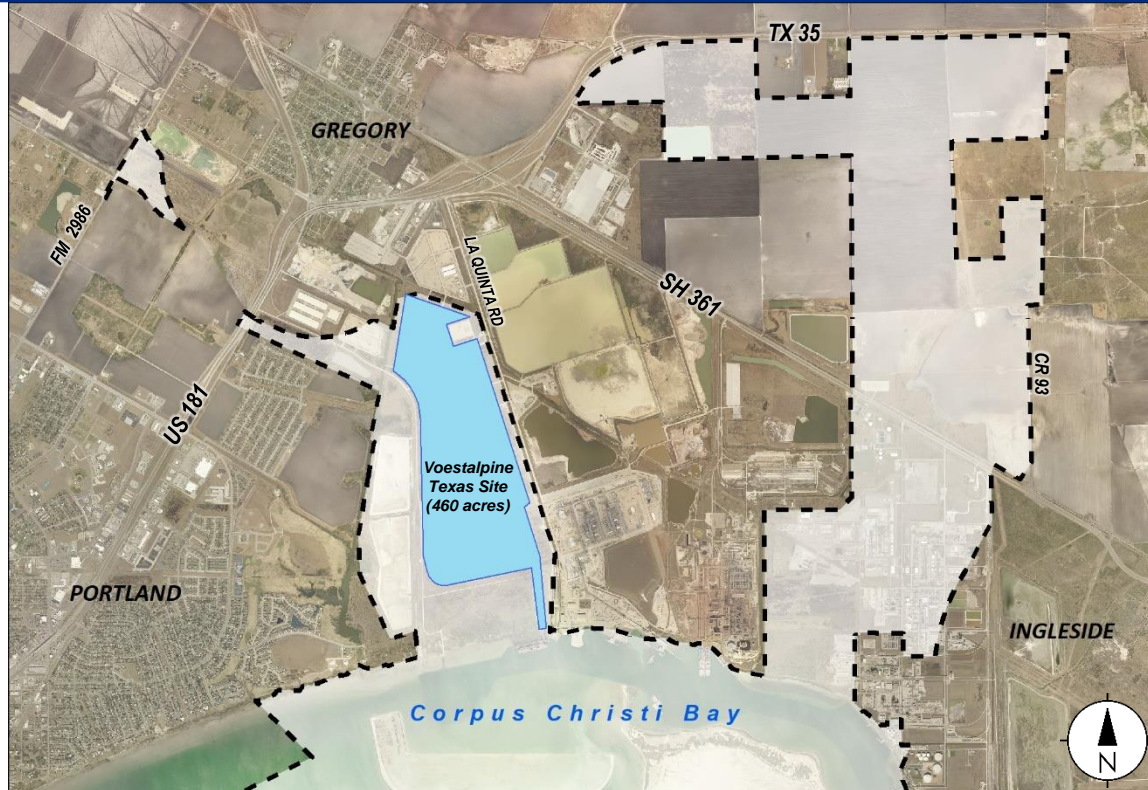

# Current City Limits

Approximately 3,451.31 Acres (5.40 sq. mi.)

# Disannexation Area

Approximately 540.79 Acres (0.85 sq. mi.)

# New City Limits After Disannexation

Approximately 2,910.52 Acres (4.55 sq. mi)