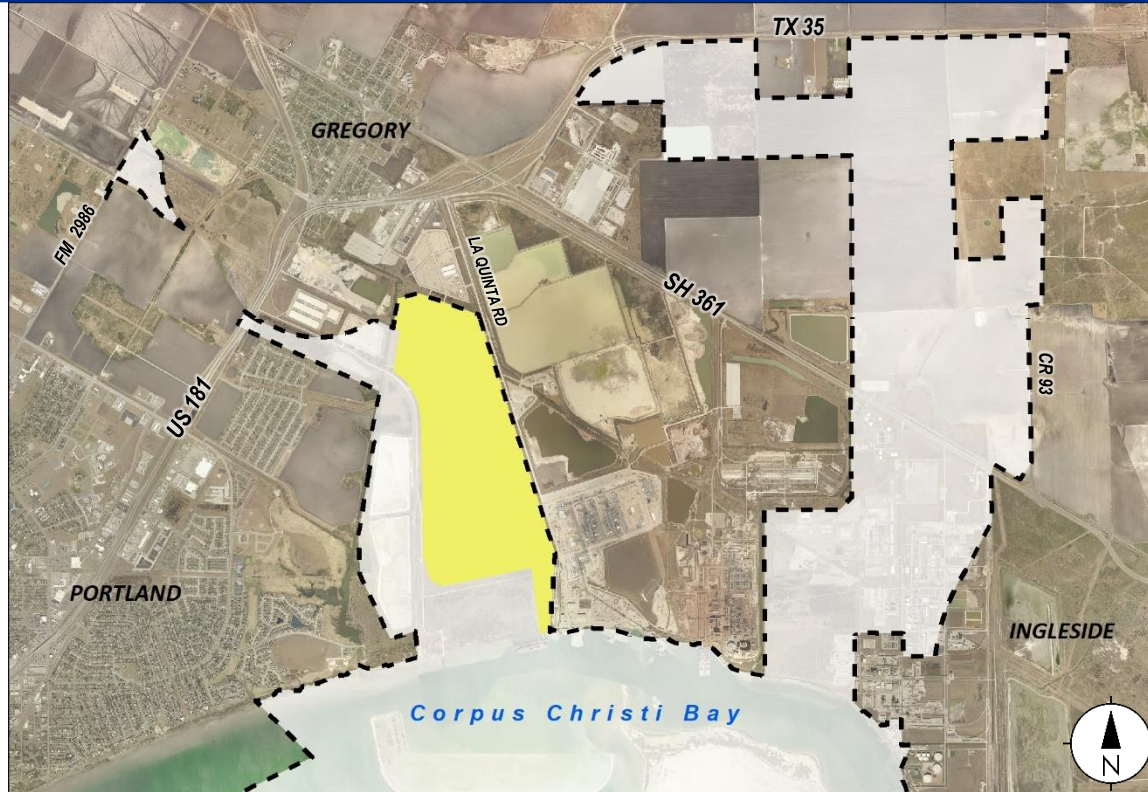

# Current City Limits

Approximately 3,451.31 Acres (5.40 sq. mi.)

# Disannexation Area

Approximately 540.79 Acres (0.85 sq. mi.)

# New City Limits After Disannexation

Approximately 2,910.52 Acres (4.55 sq. mi)