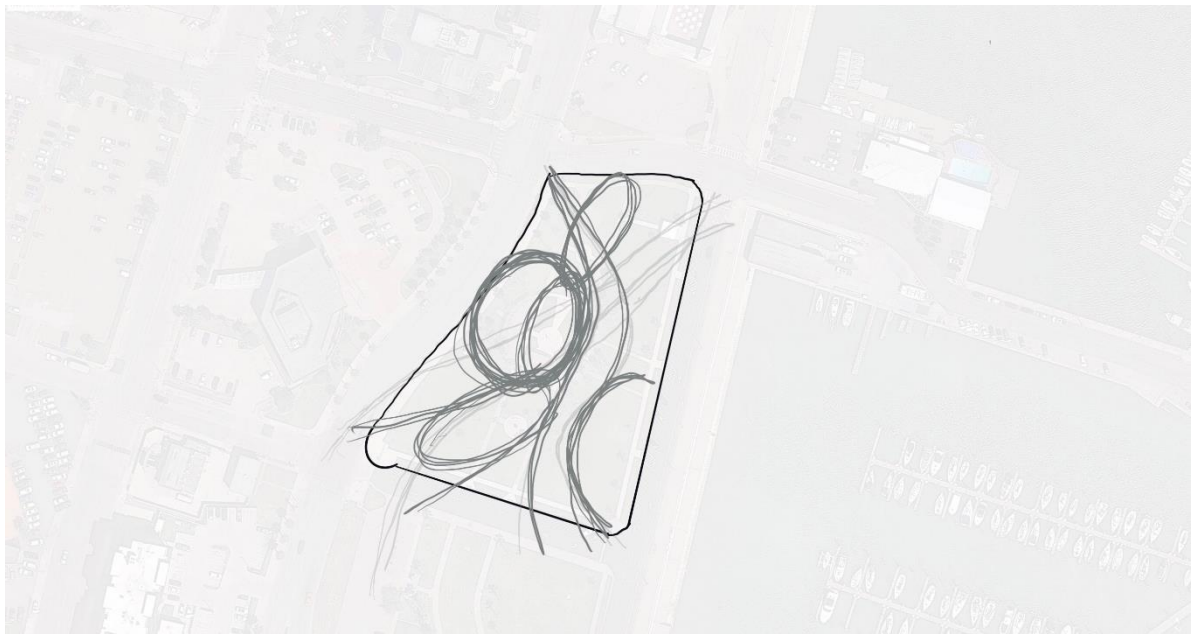

Sherrill Veterans Memorial Park

Concept – Master Plan

1. Sherrill Park Plaque
2. World War I Marker
3. Pearl Harbor Monument
4. World War II Memorial
5. Korean War Marker
6. Vietnam Memorial
7. Small Plaques for each Uniformed Service
8. Lion's Club Bench Honoring all Veterans
9. U.S. Coast Guard Monument
10. Prisoners of War Marker
11. Global War on Terrorism Monument
12. Free space for future Memorial

Next Steps

- Initiate Memorandum of Agreement (MOA) with the Sea Turtles for the USS City of Corpus Christi Submarine Main Sail.
- Enter Design Phase with Engineering Services, for a possible Request for Proposal\Request for Qualifications (RFP\RFQ).
- Develop Budget and Project Timeline.