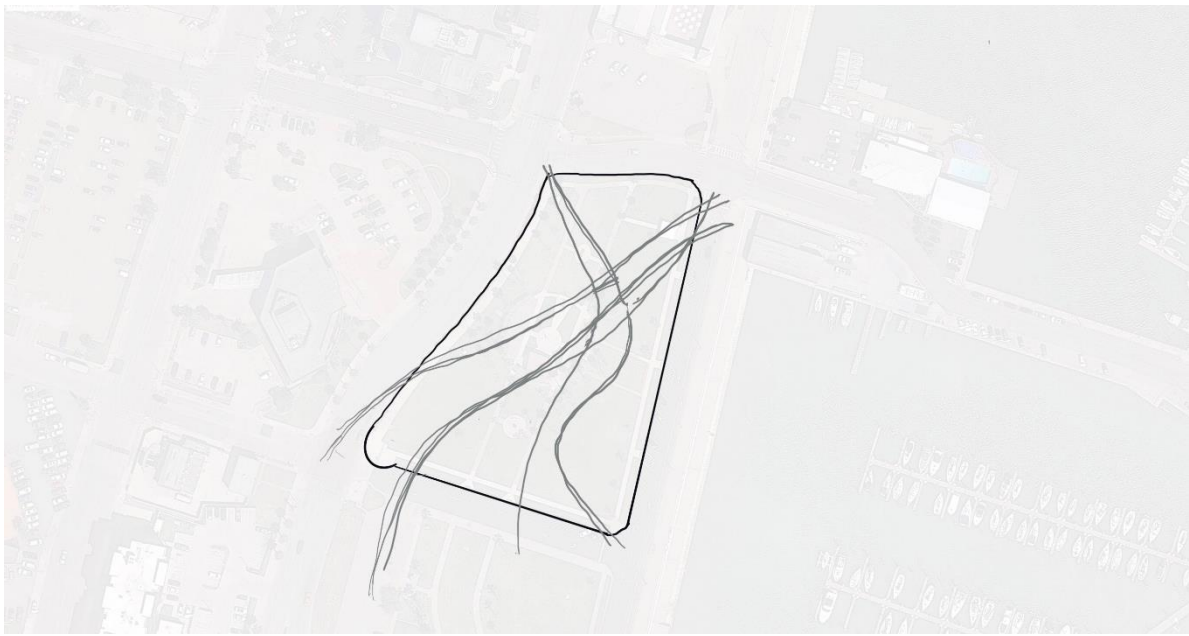

Sherrill Veterans Memorial Park

Concept – Master Plan

1. Sherrill Park Plaque
2. World War I Marker
3. Pearl Harbor Monument
4. World War II Memorial
5. Korean War Marker
6. Vietnam Memorial
7. Small Plaques for each Uniformed Service
8. Lion's Club Bench Honoring all Veterans
9. U.S. Coast Guard Monument
10. Prisoners of War Marker
11. Global War on Terrorism Monument
12. Free space for future Memorial

Next Steps

- Initiate Memorandum of Agreement (MOA) with the Sea Turtles for the USS City of Corpus Christi Submarine Main Sail.
- Enter Design Phase with Engineering Services, for a possible Request for Proposal\Request for Qualifications (RFP\RFQ).
- Develop Budget and Project Timeline.