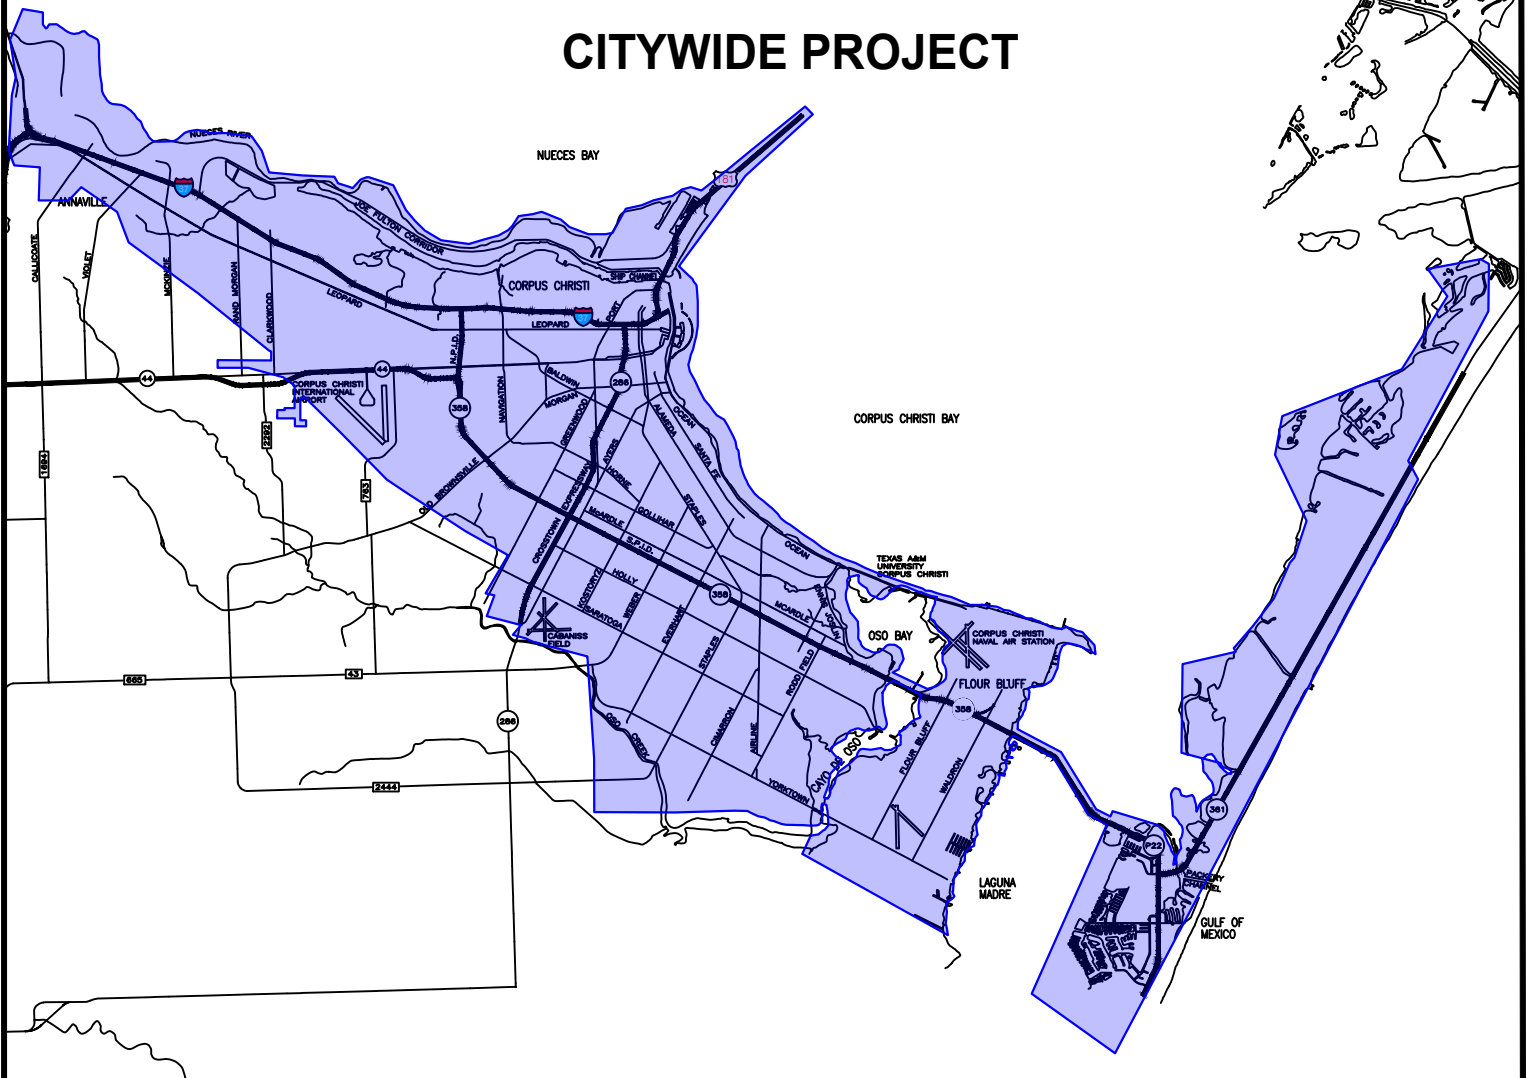

SCALE: N.T.S.

CITYWIDE PROJECT

LOCATION MAP
NOT TO SCALE

Project Number: 20116A

City-Wide Utilities On-Call Support

CITY COUNCIL EXHIBIT
CITY OF CORPUS CHRISTI, TEXAS
DEPARTMENT OF ENGINEERING SERVICES

CITYWIDE PROJECT

N

SCALE: N.T.S.

VICINITY MAP
NOT TO SCALE

Project Number: 20116A

City-Wide Utilities On-Call Support

CITY COUNCIL EXHIBIT

CITY OF CORPUS CHRISTI, TEXAS
DEPARTMENT OF ENGINEERING SERVICES