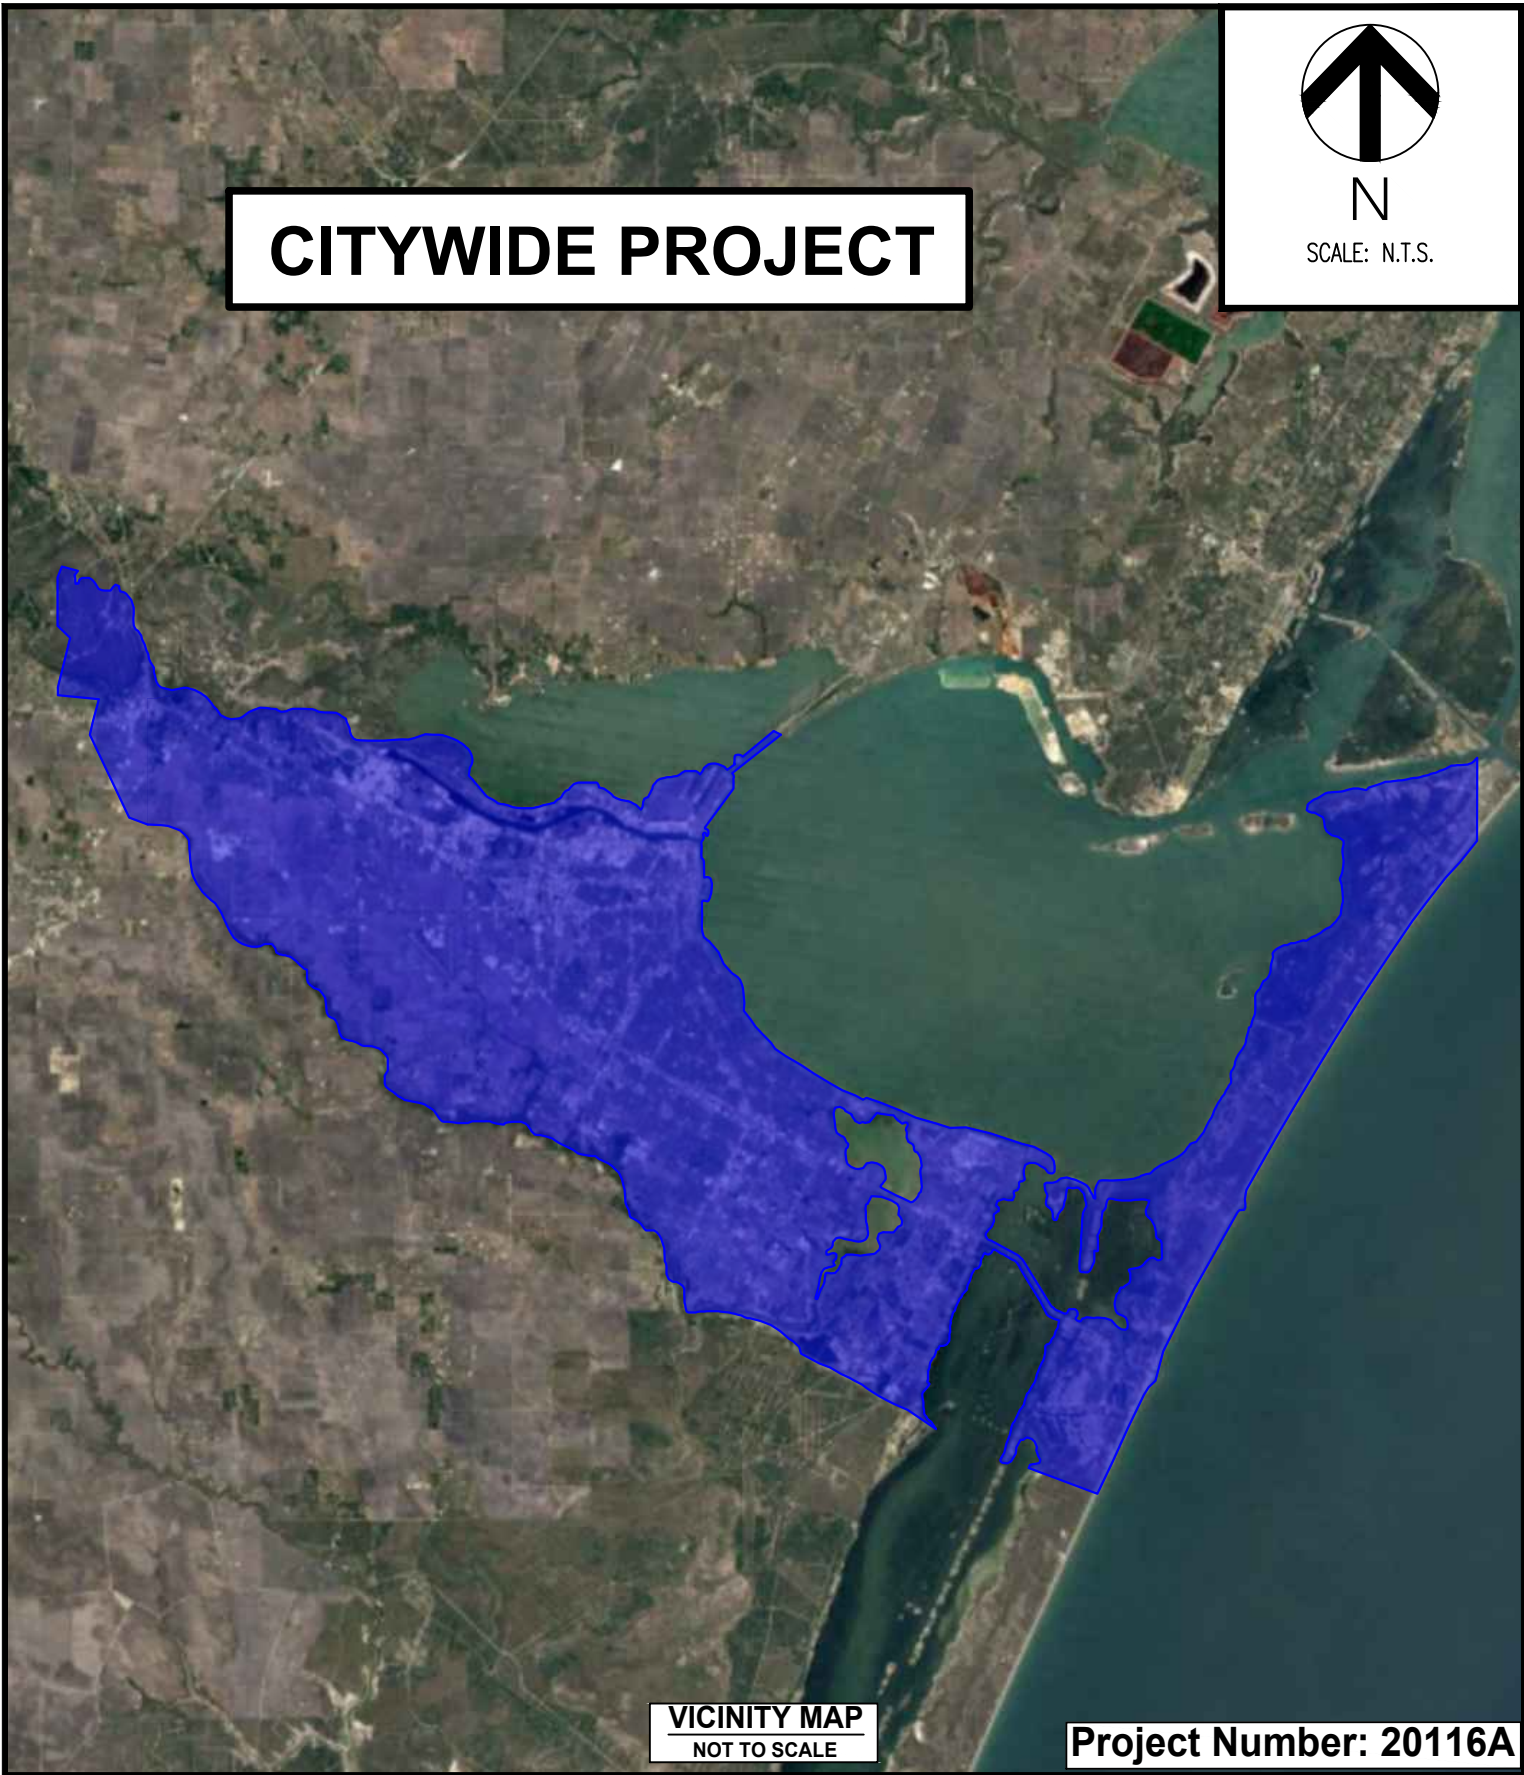

SCALE: N.T.S.

CITYWIDE PROJECT

LOCATION MAP
NOT TO SCALE

Project Number: 20116A

City-Wide Utilities On-Call Support

CITY COUNCIL EXHIBIT
CITY OF CORPUS CHRISTI, TEXAS
DEPARTMENT OF ENGINEERING SERVICES

CITYWIDE PROJECT

N

SCALE: N.T.S.

VICINITY MAP
NOT TO SCALE

Project Number: 20116A

City-Wide Utilities On-Call Support

CITY COUNCIL EXHIBIT

CITY OF CORPUS CHRISTI, TEXAS
DEPARTMENT OF ENGINEERING SERVICES