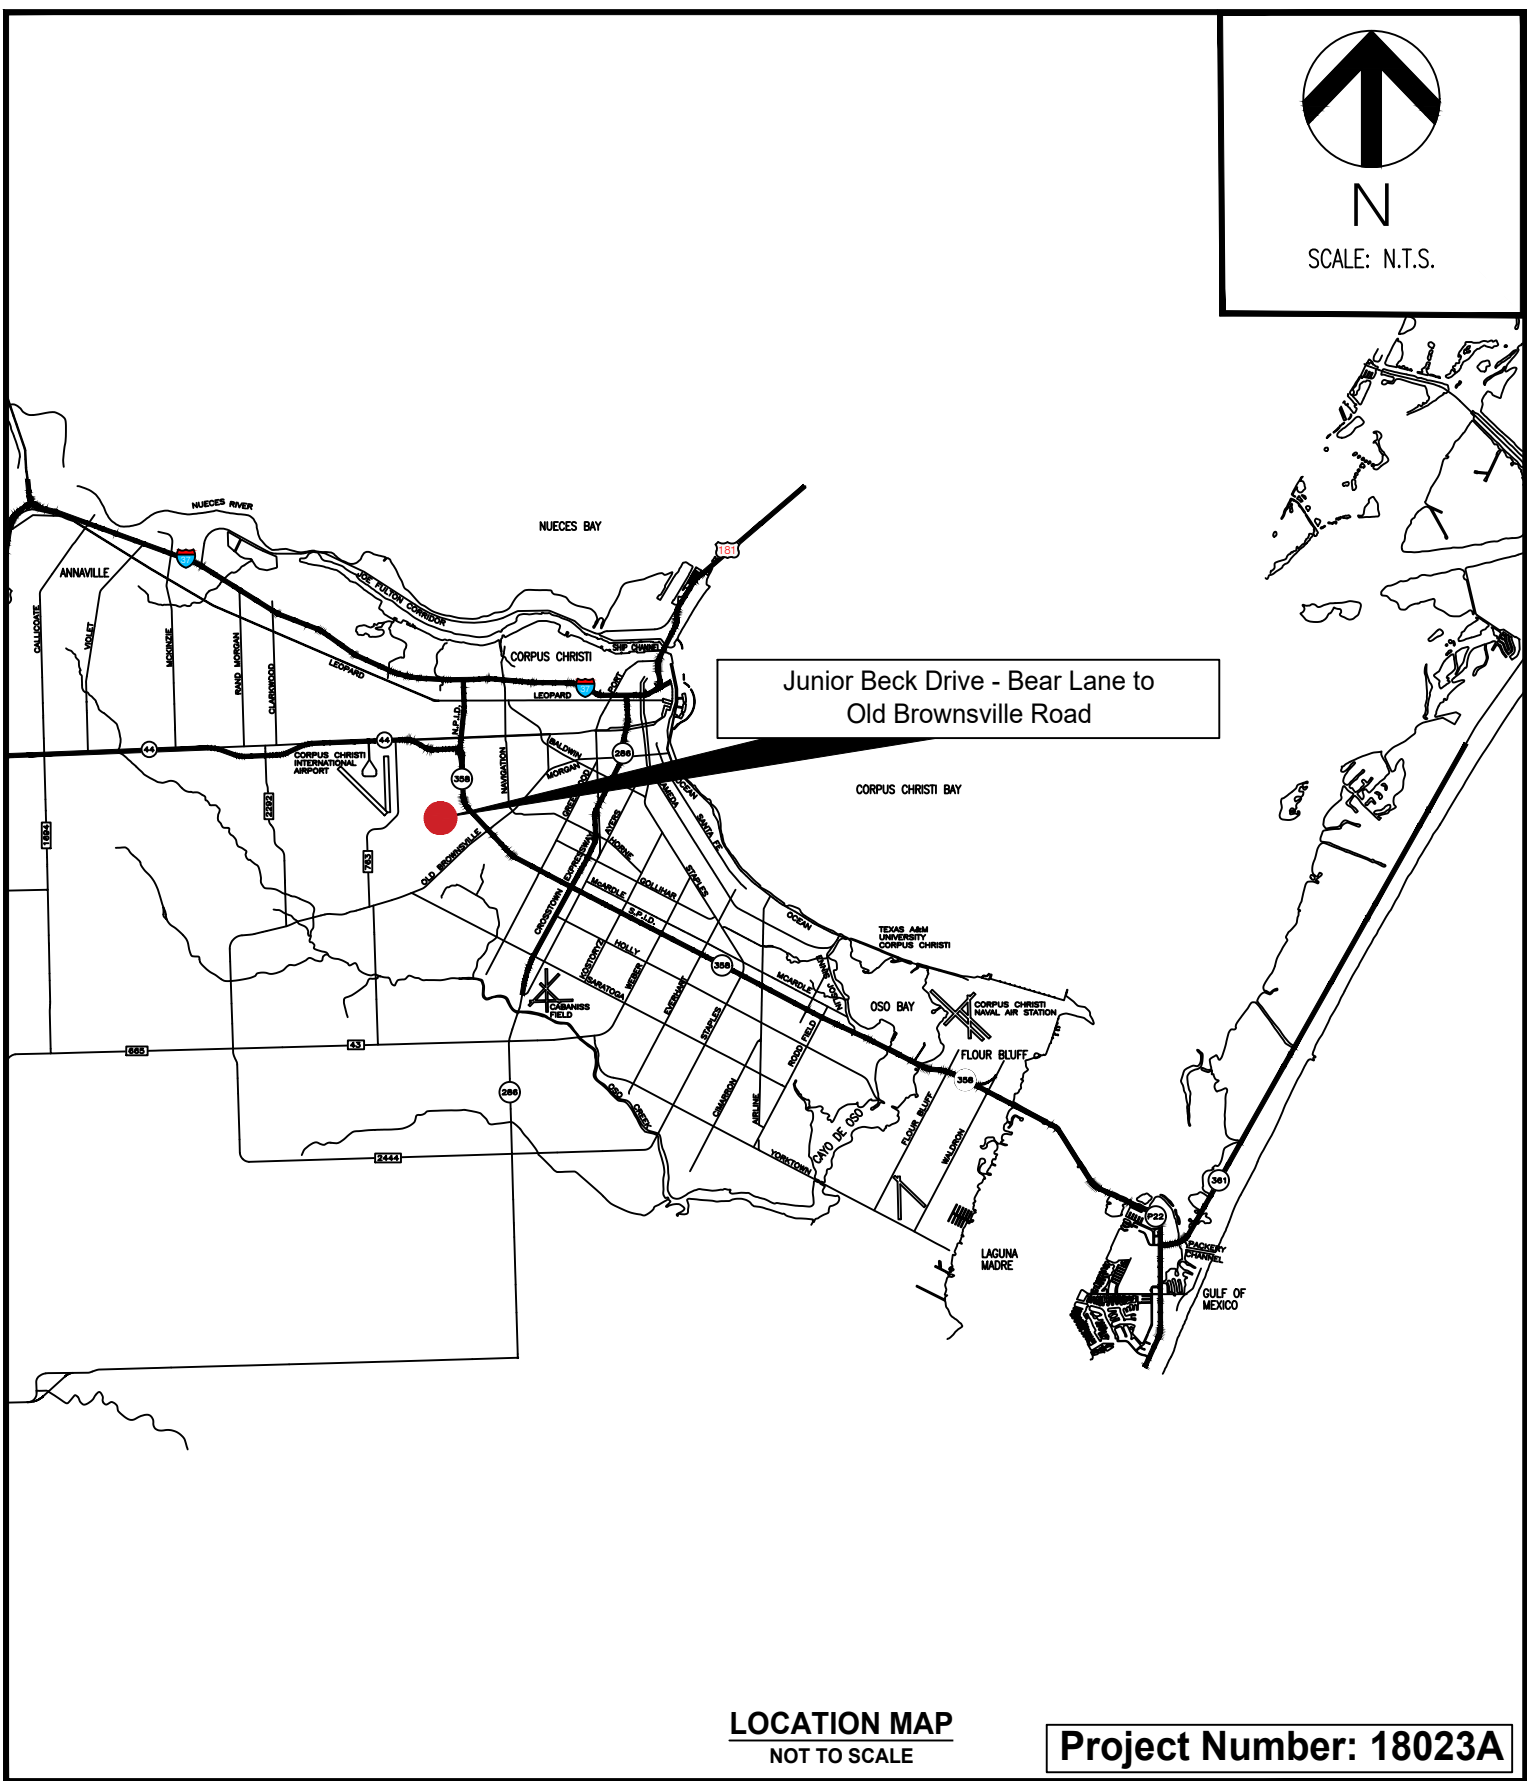

N

SCALE: N.T.S.

**Junior Beck Drive - Bear Lane to  
Old Brownsville Road**

**CITY COUNCIL EXHIBIT**  
CITY OF CORPUS CHRISTI, TEXAS  
DEPARTMENT OF ENGINEERING SERVICES

# Junior Beck Drive - Bear Lane to Old Brownsville Road

**CITY COUNCIL EXHIBIT**  
CITY OF CORPUS CHRISTI, TEXAS  
DEPARTMENT OF ENGINEERING SERVICES