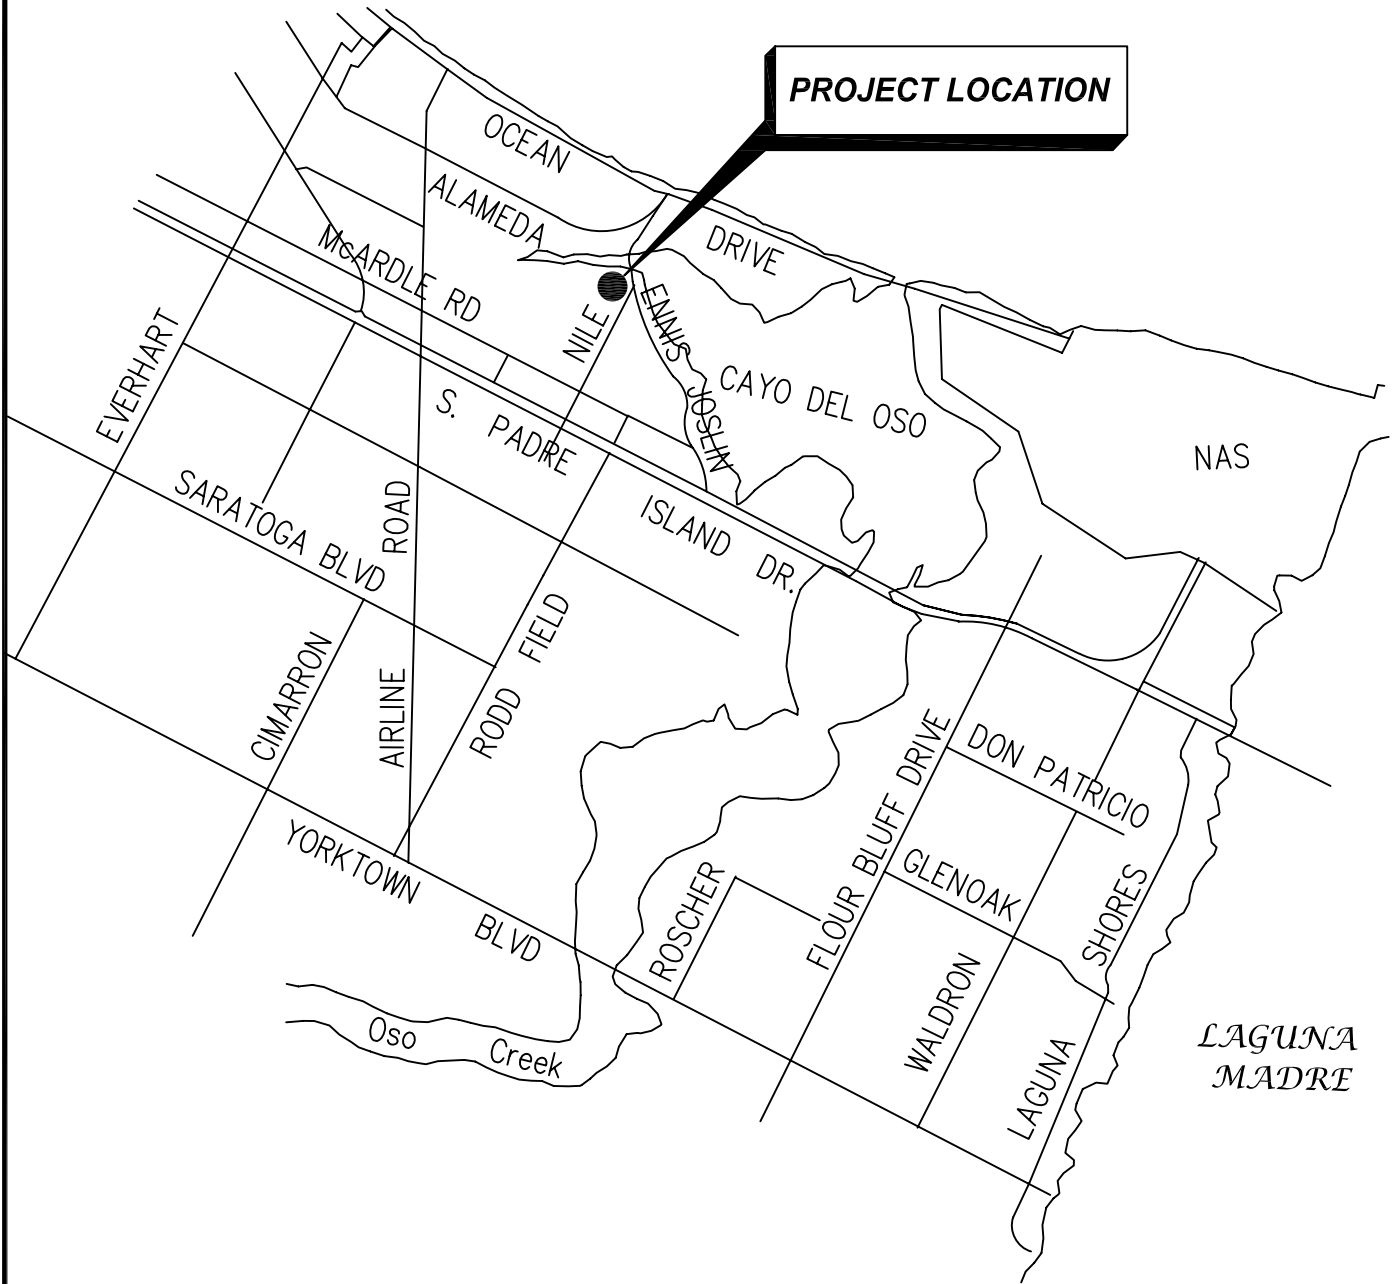

CORPUS
CHRISTI BAY

LOCATION MAP

NOT TO SCALE

PROJECT #E09007

**Oso Water Reclamation Plant
Nutrient Removal Project (Ammonia)**

CITY COUNCIL EXHIBIT

CITY OF CORPUS CHRISTI, TEXAS
DEPARTMENT OF ENGINEERING SERVICES