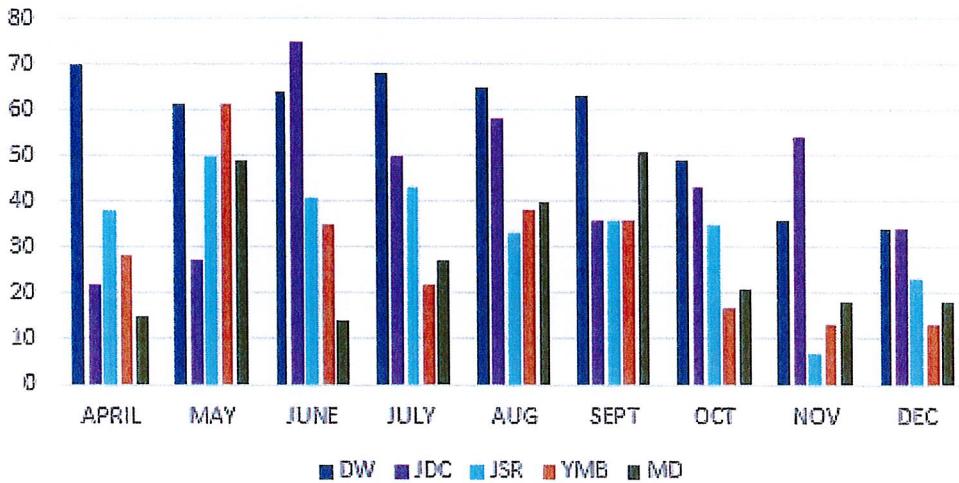

Statistical Information 2022

Magistrations 2022

DOCKETS 2022

QUEUES 2022

**MAGISTRATION APRIL 12 -
DEC 31,2022**

DOCKETS APRI 12 - DEC 31,2022

QUEUE APRIL 12 - DEC 31, 2022