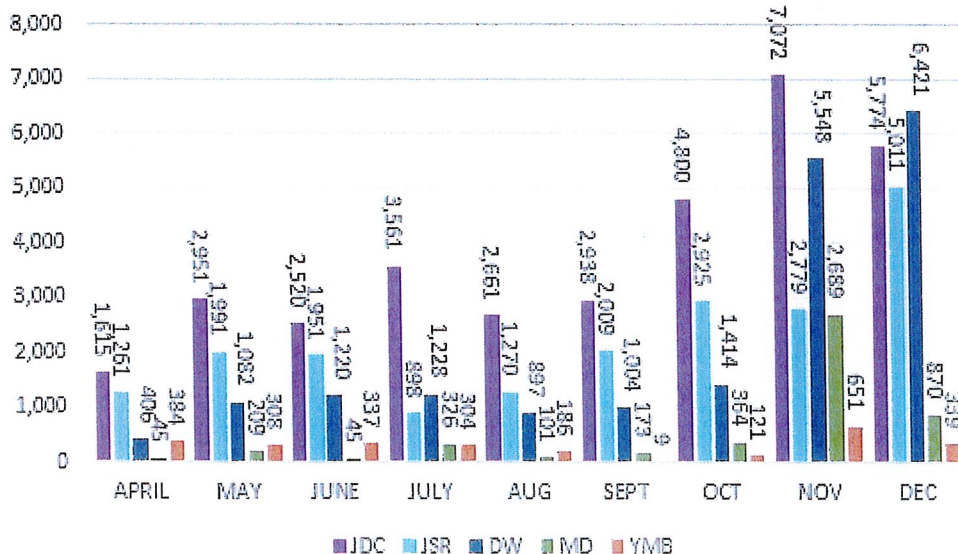

Statistical Information 2022

Magistrations 2022

DOCKETS 2022

QUEUES 2022

**MAGISTRATION APRIL 12 -
DEC 31,2022**

DOCKETS APRI 12 - DEC 31,2022

QUEUE APRIL 12 - DEC 31, 2022