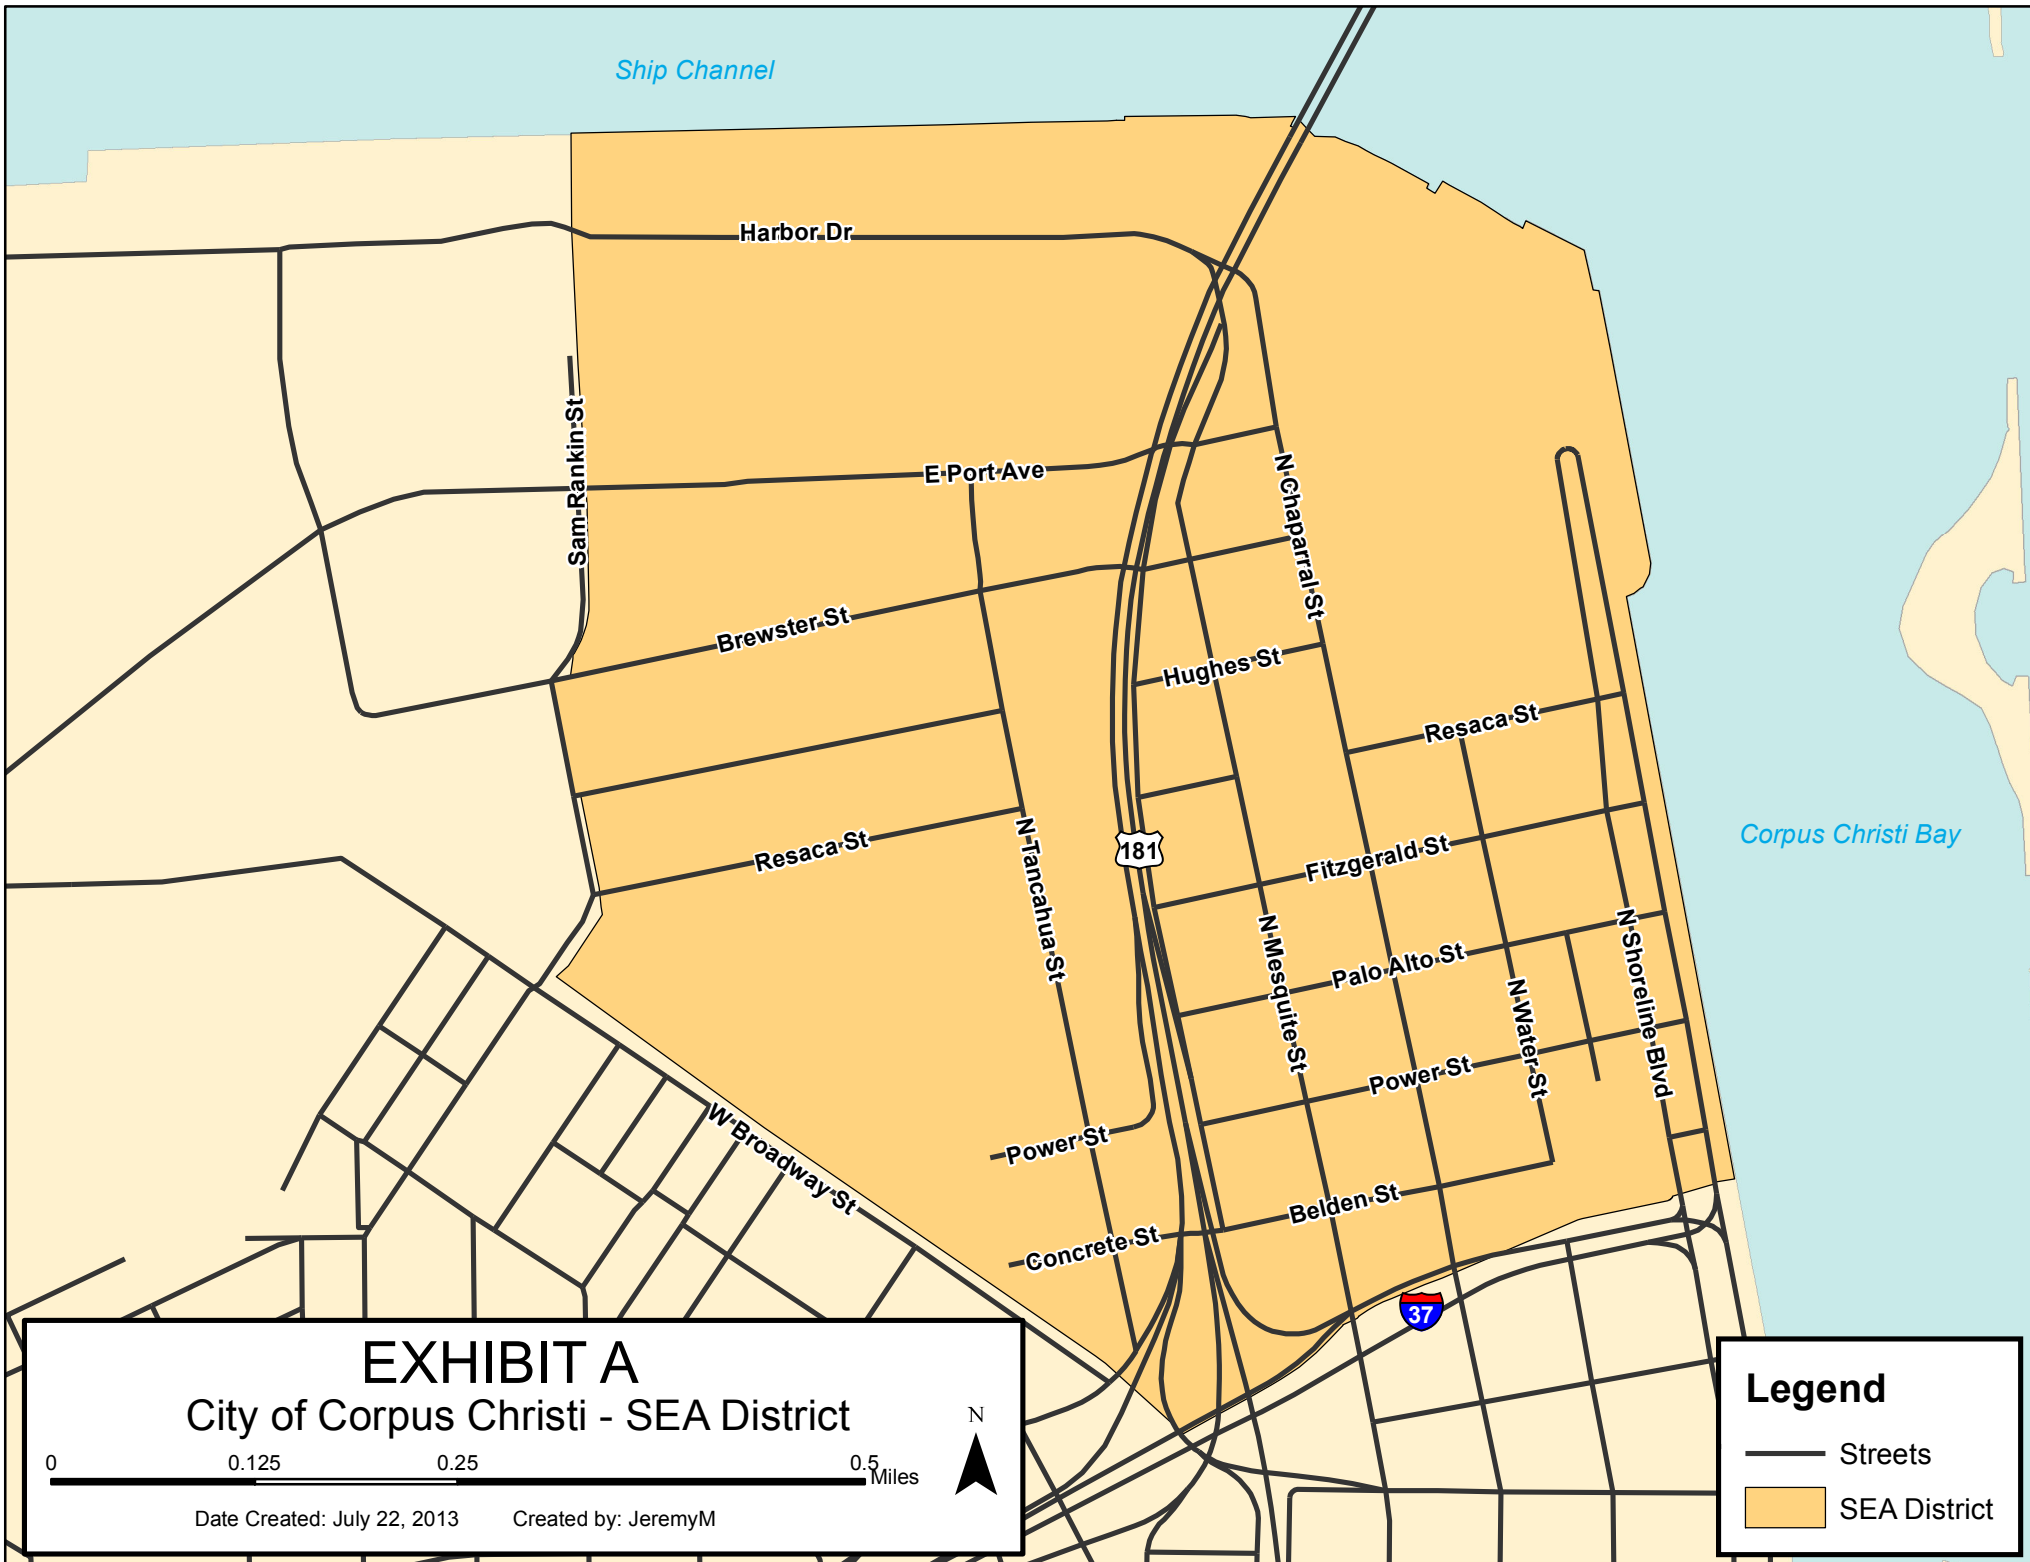

**Ordinance to rename certain area of the City of Corpus Christi as the
“SEA (Sports, Entertainment and Arts) District”.**

Whereas, portions of the area of the City of Corpus Christi located generally within the boundaries depicted on the attached and incorporated Exhibit A have previously been referred to as “SEATown”;

ATTEST:

Armando Chapa
City Secretary

Nelda Martinez
Mayor

Ship Channel

Harbor Dr.

Sam Rankin St

E Port Ave

N Chaparral St