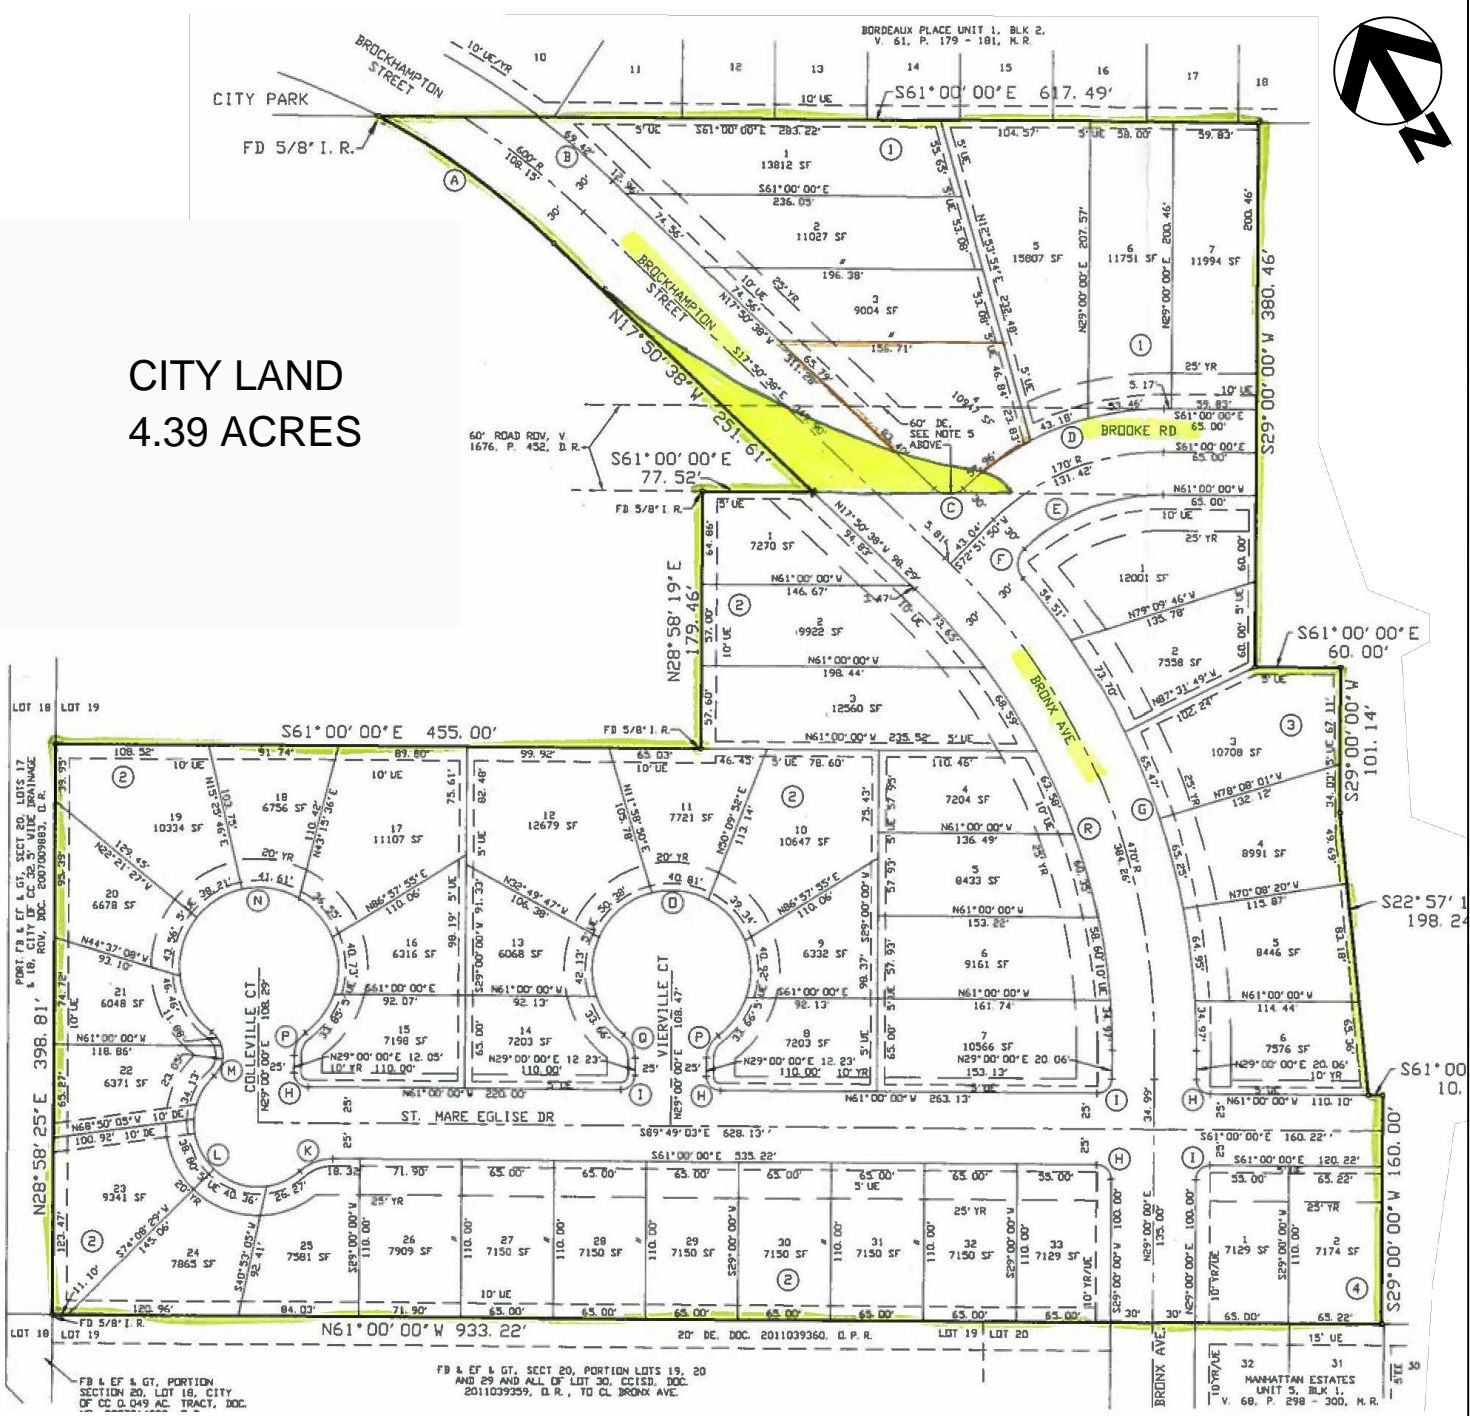

CITY LAND
4.39 ACRES

**PLAT OF
BORDEAUX PLACE UNIT 4,
(CONTINUED)
CORPUS CHRISTI, NUECES CO., TX**

PLAT MAP
NOT TO SCALE

LOCATION

**BORDEAUX PLACE UNIT 4 PLAT
CITY LAND / SALE - .169 ACRES**

CITY COUNCIL EXHIBIT
CITY OF CORPUS CHRISTI, TEXAS
DEPARTMENT OF CAPITAL PROGRAMS
PAGE: 1 OF 1