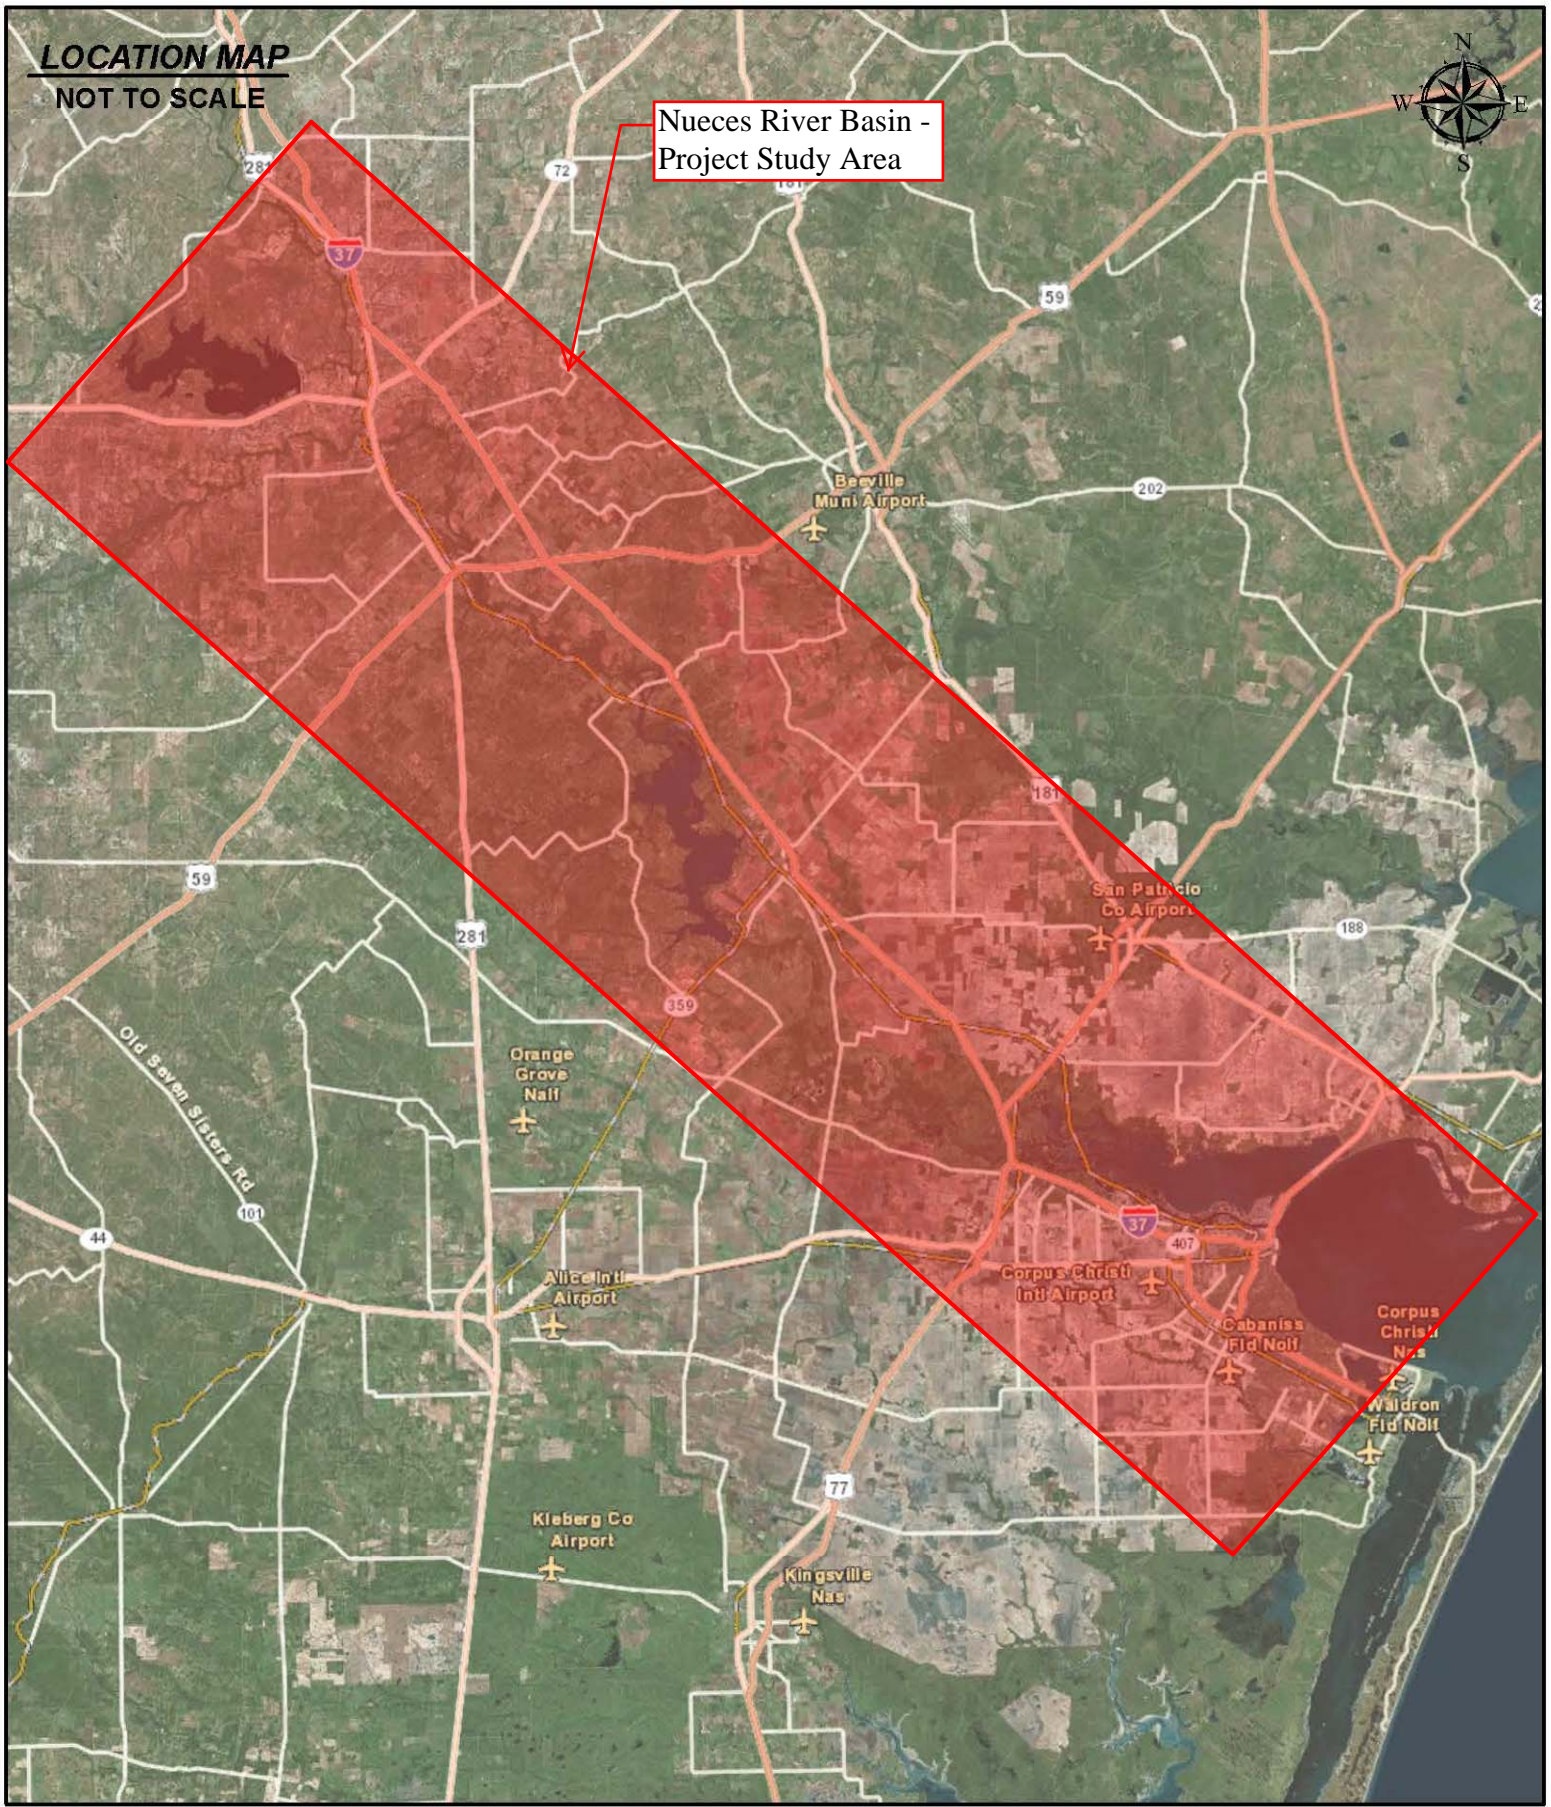

LOCATION MAP
NOT TO SCALE

Nueces River Basin -
Project Study Area

**Interlocal Agreement with Texas A&M
University Kingsville**

CITY COUNCIL EXHIBIT
CITY OF CORPUS CHRISTI, TEXAS
DEPARTMENT OF CAPITAL PROGRAMS
PAGE 1 OF 1