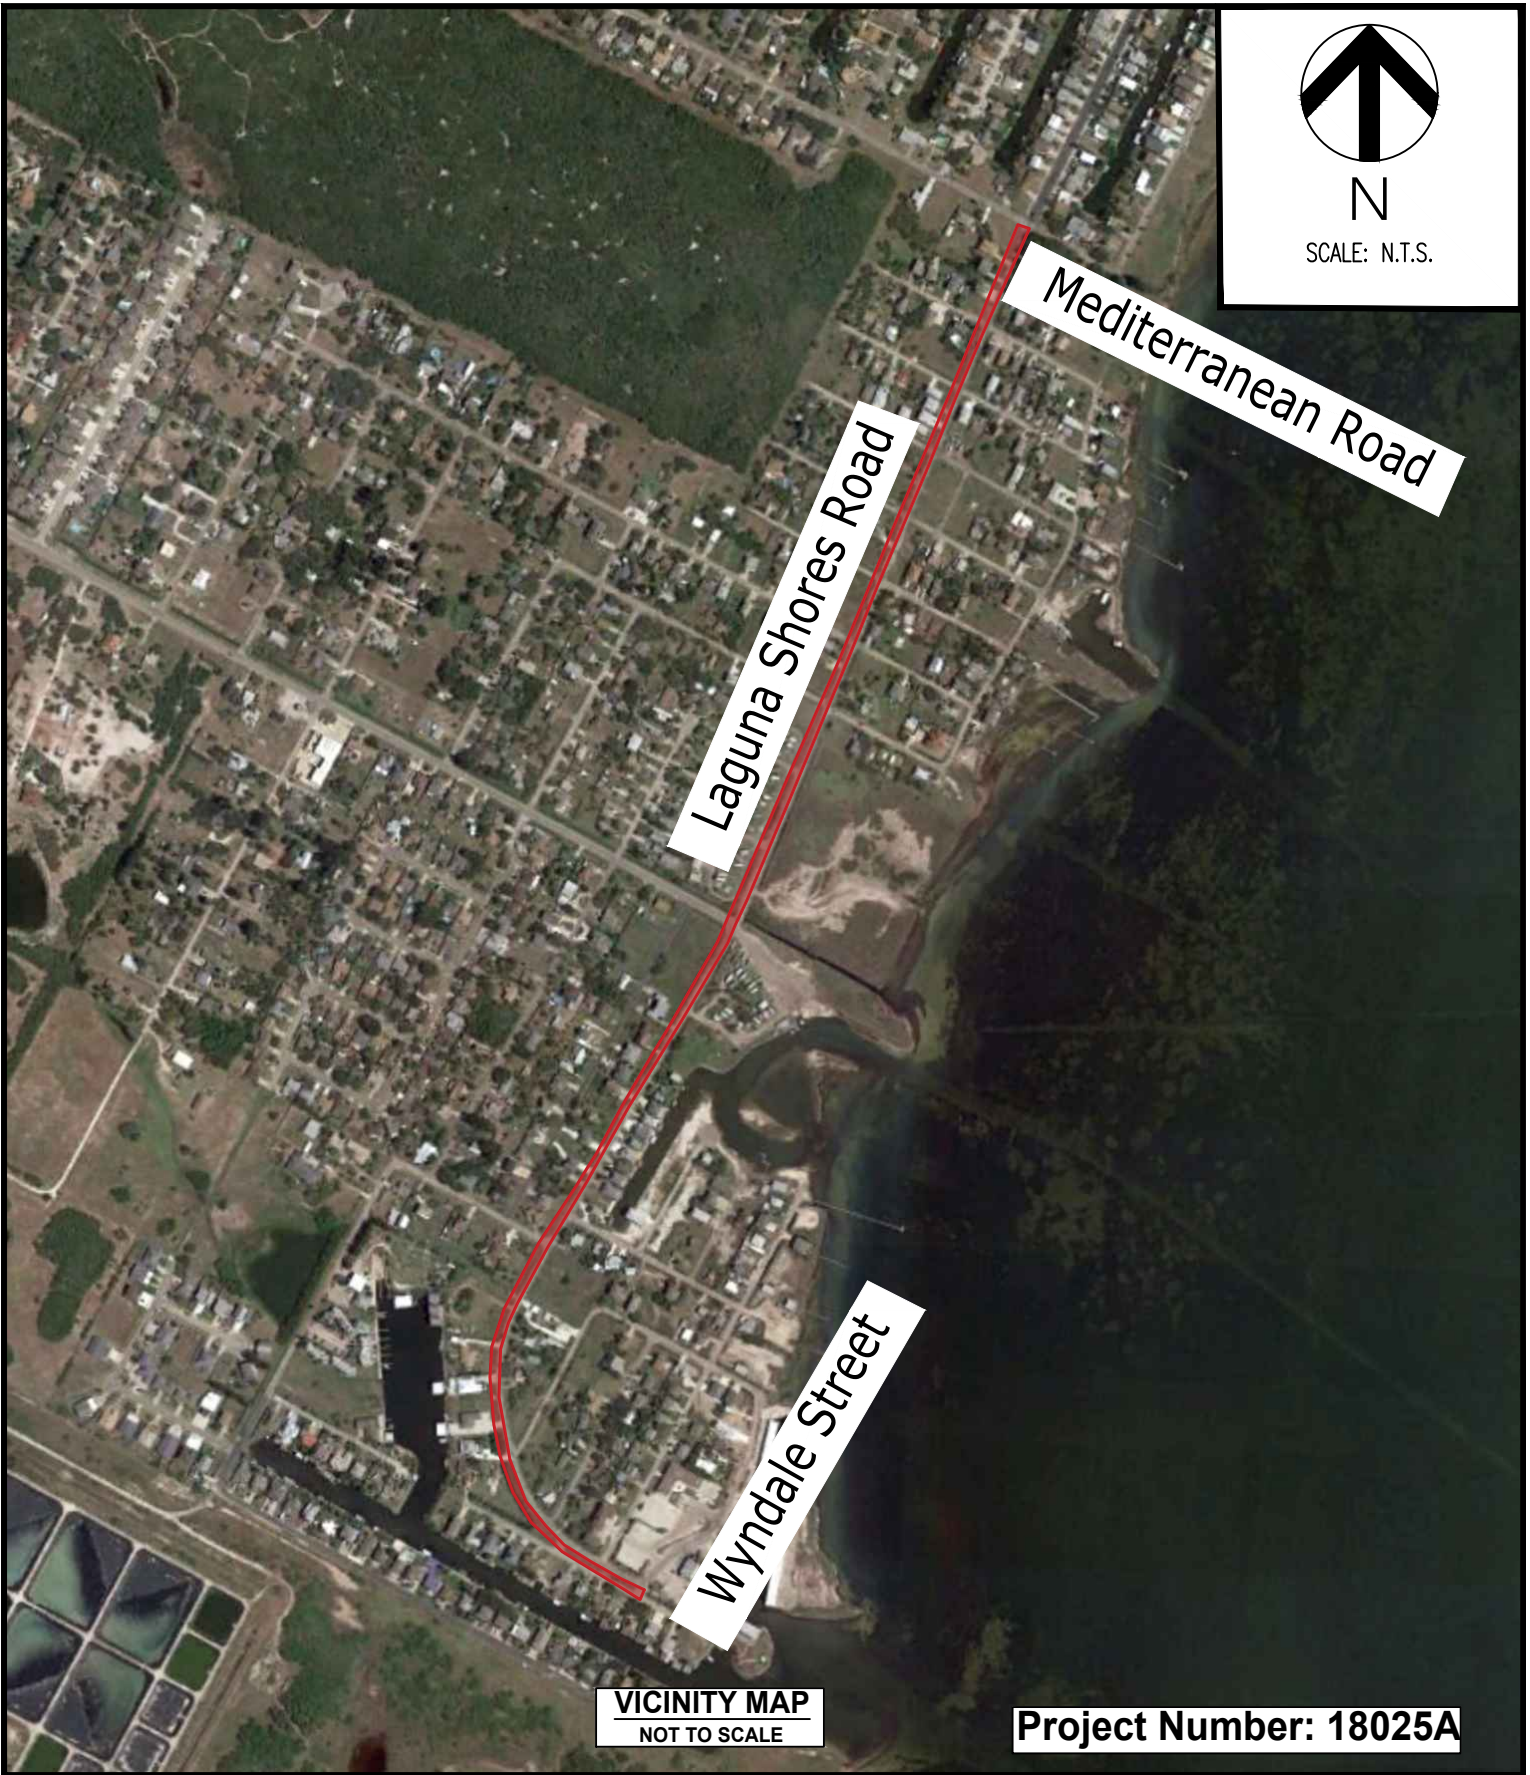

SCALE: N.T.S.

Laguna Shores Road - Mediterranean Drive to Wyndale Street

Laguna Shores Road - Graham Road to South Padre Island Drive

**LOCATION MAP**  
NOT TO SCALE

**Project Number: 18025A-18026A**

**Laguna Shores Road -  
Graham Road to South Padre Island Drive;  
Laguna Shores Road -  
Mediterranean Drive to Wyndale Street**

**CITY COUNCIL EXHIBIT**  
CITY OF CORPUS CHRISTI, TEXAS  
DEPARTMENT OF ENGINEERING SERVICES

N

SCALE: N.T.S.

Laguna Shores Road

Mediterranean Road

Wyndale Street

VICINITY MAP  
NOT TO SCALE

Project Number: 18025A

Laguna Shores Road - Mediterranean Drive to Wyndale Street

CITY COUNCIL EXHIBIT  
CITY OF CORPUS CHRISTI, TEXAS  
DEPARTMENT OF ENGINEERING SERVICES

**Laguna Shores Road - Graham Road to  
South Padre Island Drive**