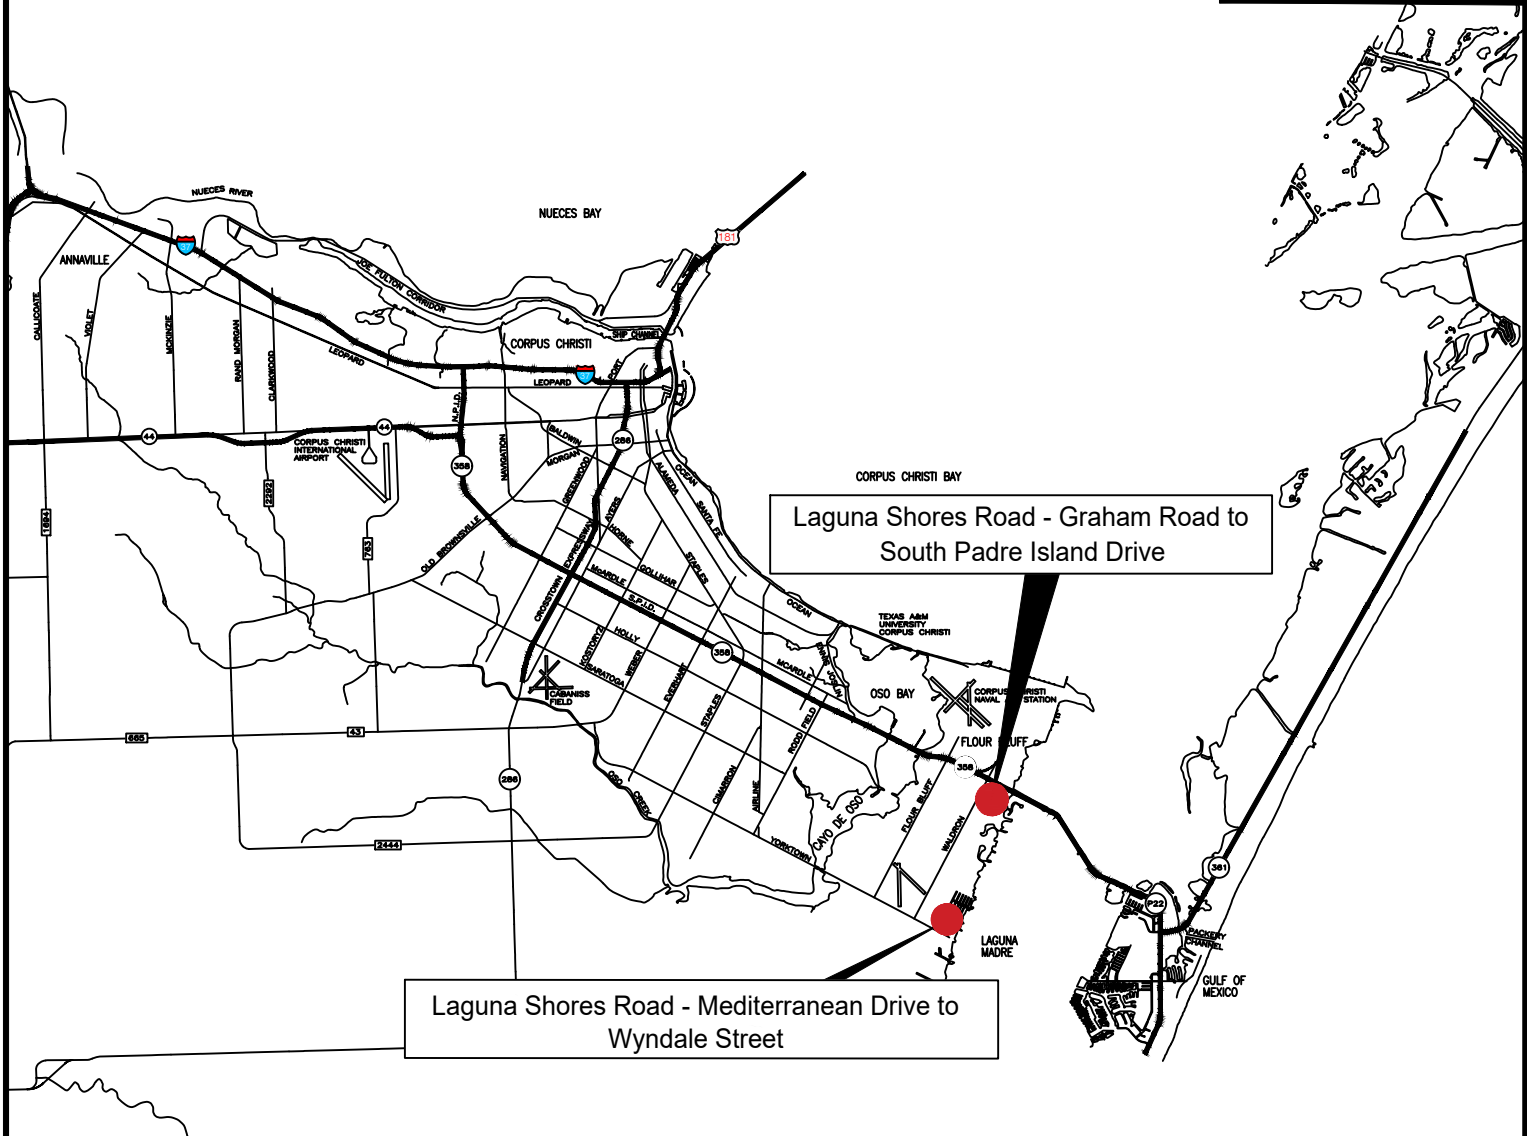

SCALE: N.T.S.

Laguna Shores Road - Mediterranean Drive to Wyndale Street

Laguna Shores Road - Graham Road to South Padre Island Drive

**LOCATION MAP**  
NOT TO SCALE

**Project Number: 18025A-18026A**

**Laguna Shores Road -  
Graham Road to South Padre Island Drive;  
Laguna Shores Road -  
Mediterranean Drive to Wyndale Street**

**CITY COUNCIL EXHIBIT**  
CITY OF CORPUS CHRISTI, TEXAS  
DEPARTMENT OF ENGINEERING SERVICES

N

SCALE: N.T.S.

Laguna Shores Road

Mediterranean Road

Wyndale Street

VICINITY MAP  
NOT TO SCALE

Project Number: 18025A

Laguna Shores Road - Mediterranean Drive to Wyndale Street

CITY COUNCIL EXHIBIT  
CITY OF CORPUS CHRISTI, TEXAS  
DEPARTMENT OF ENGINEERING SERVICES

**Laguna Shores Road - Graham Road to  
South Padre Island Drive**