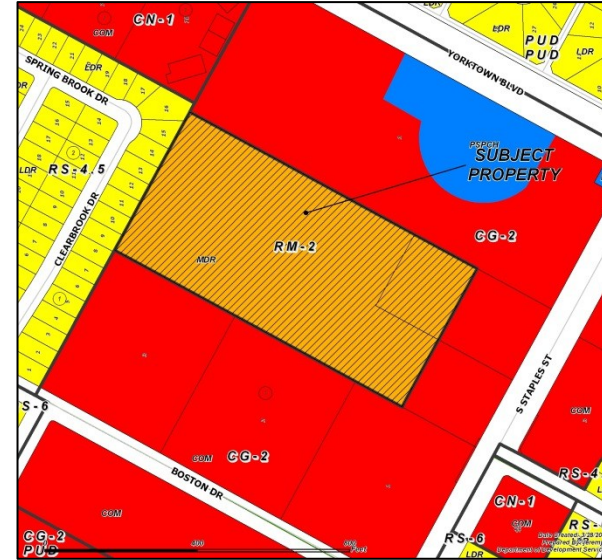

Aerial Overview

Aerial

Site Plan

Existing Land Use

Future Land Use

Future Land Use Map

Public Notification

32 Notices mailed inside 200' buffer
4 Notices mailed outside 200' buffer

Notification Area

Opposed: 1

In Favor: 1

Site Photos

Subject Property

Self-storage facility

Residential

Site Photos