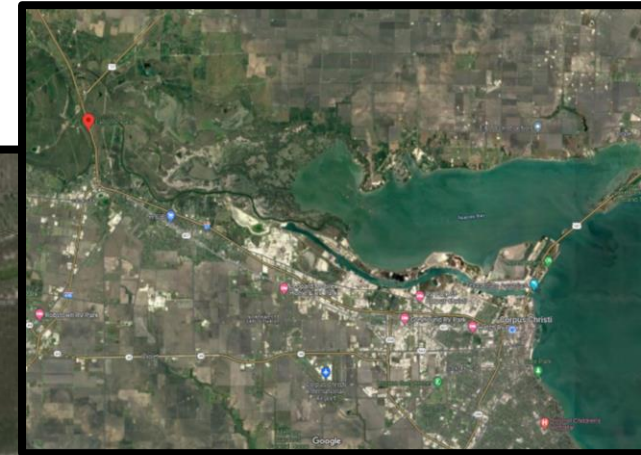

# Gateway Signage Briefing

Neiman C. Young, PhD

Assistant City Manager

June 13, 2022

# PROJECT LOCATION

# PROJECT LOCATIONS (FUTURE)

- Labonte Park
- Industrial District
- CCIA
- Downtown