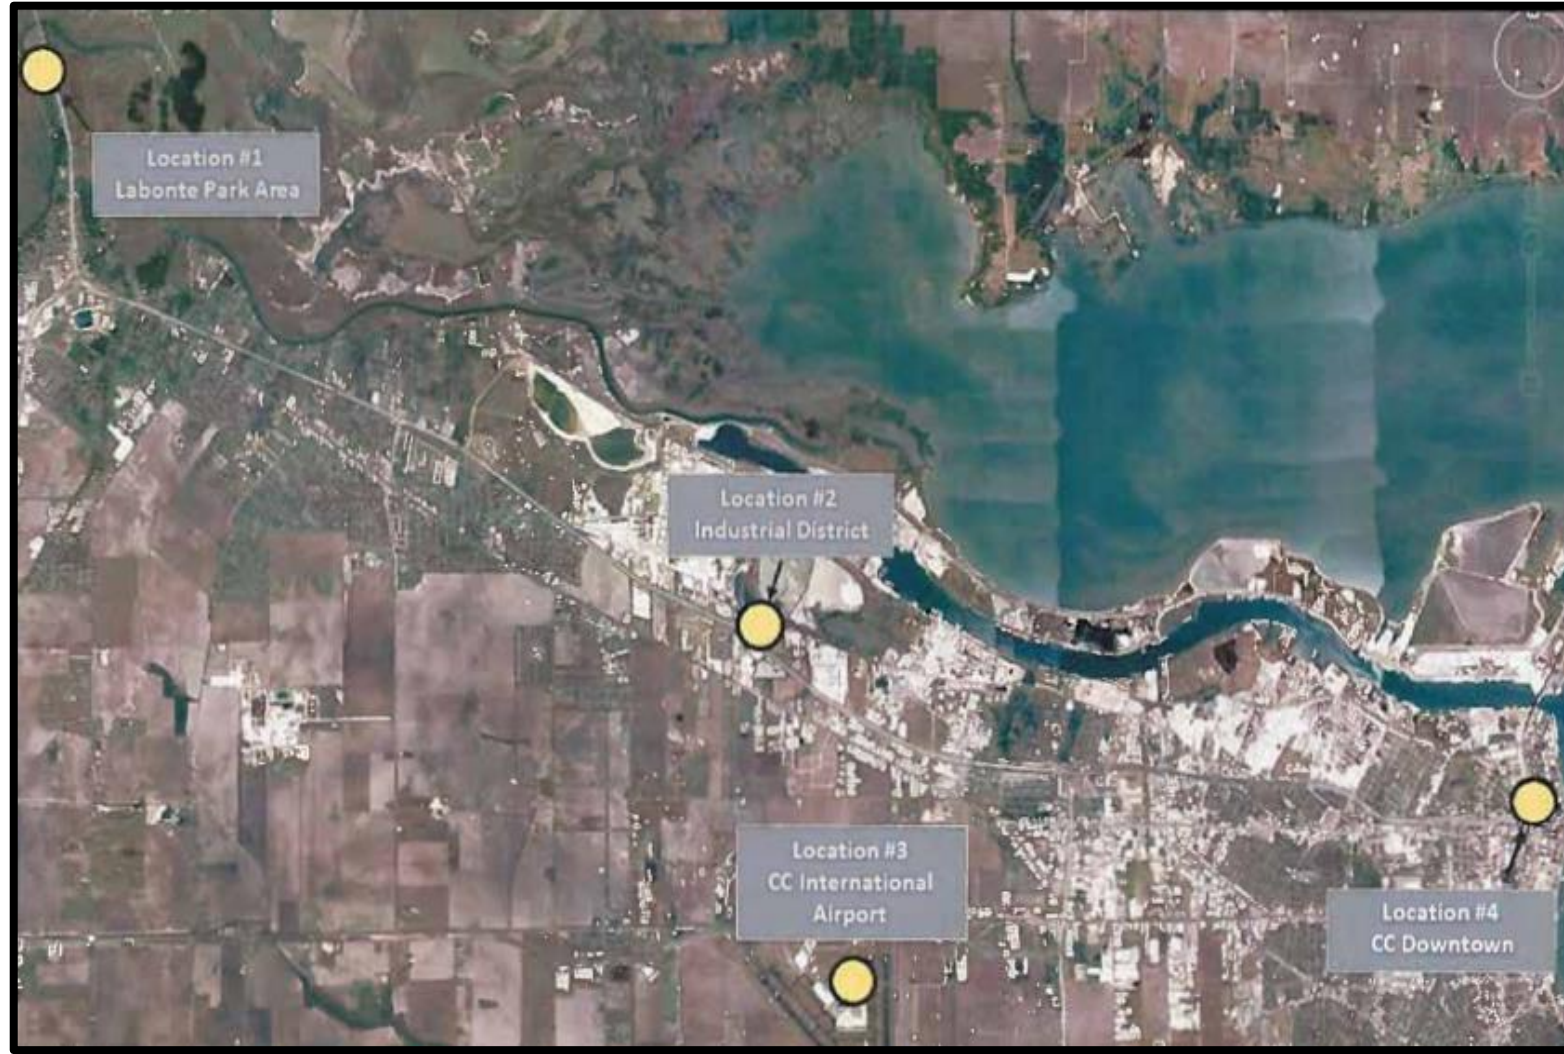

# Gateway Signage Briefing

Neiman C. Young, PhD

Assistant City Manager

June 13, 2022

# PROJECT LOCATION

# PROJECT LOCATIONS (FUTURE)

- Labonte Park
- Industrial District
- CCIA
- Downtown