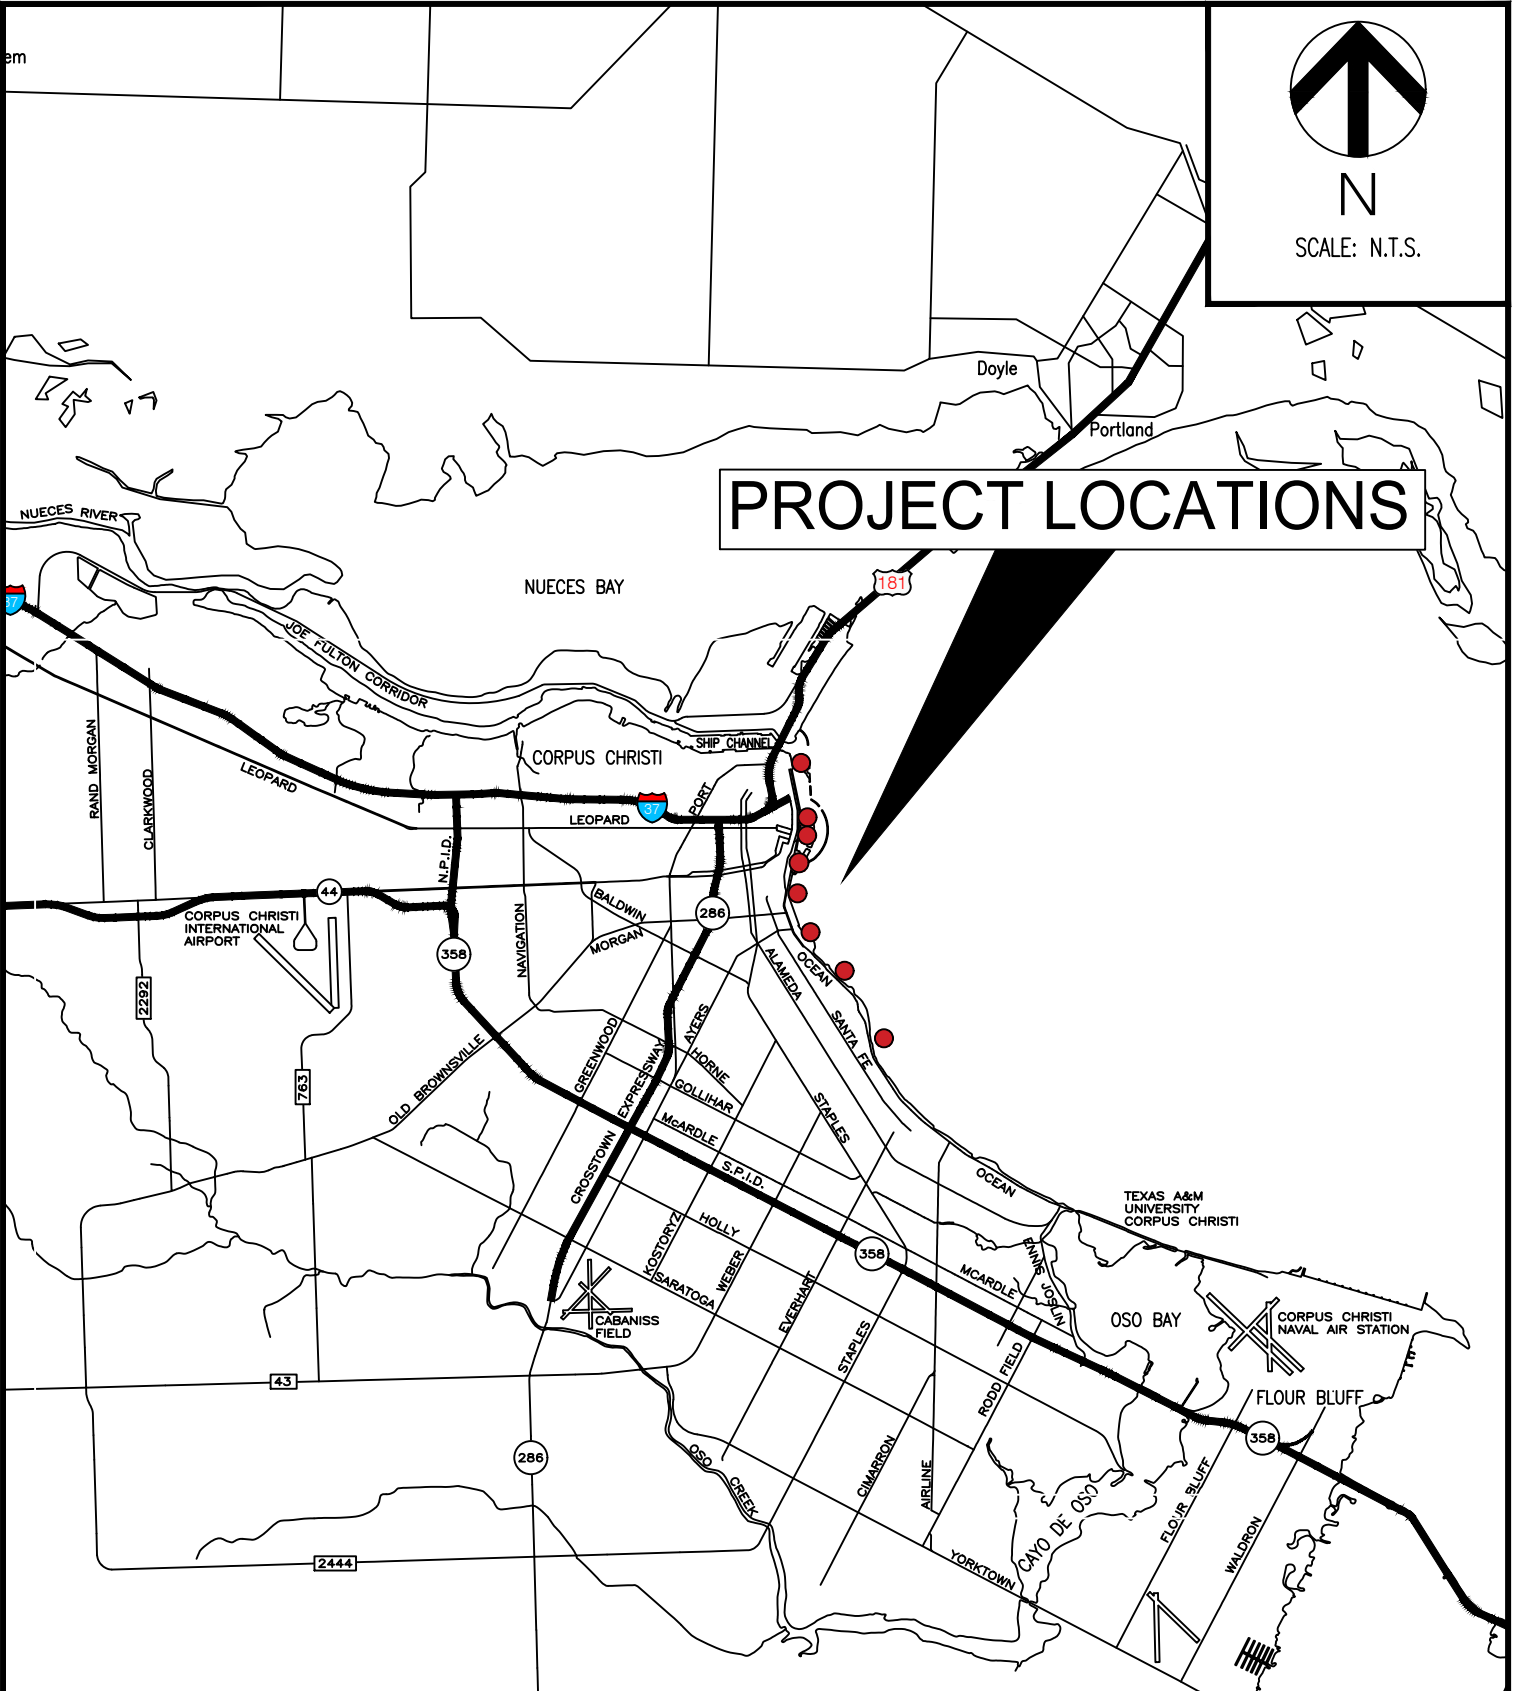

N

SCALE: N.T.S.

PROJECT LOCATIONS

VICINITY MAP
NOT TO SCALE

PROJECT NUMBER: 20114A

BAY WATER QUALITY IMPROVEMENT

CITY COUNCIL EXHIBIT
CITY OF CORPUS CHRISTI, TEXAS
DEPARTMENT OF ENGINEERING SERVICES

SCALE: N.T.S.

AERIAL MAP
NOT TO SCALE

PROJECT NUMBER: 20114A

BAY WATER QUALITY IMPROVEMENT

CITY COUNCIL EXHIBIT

CITY OF CORPUS CHRISTI, TEXAS
DEPARTMENT OF ENGINEERING SERVICES