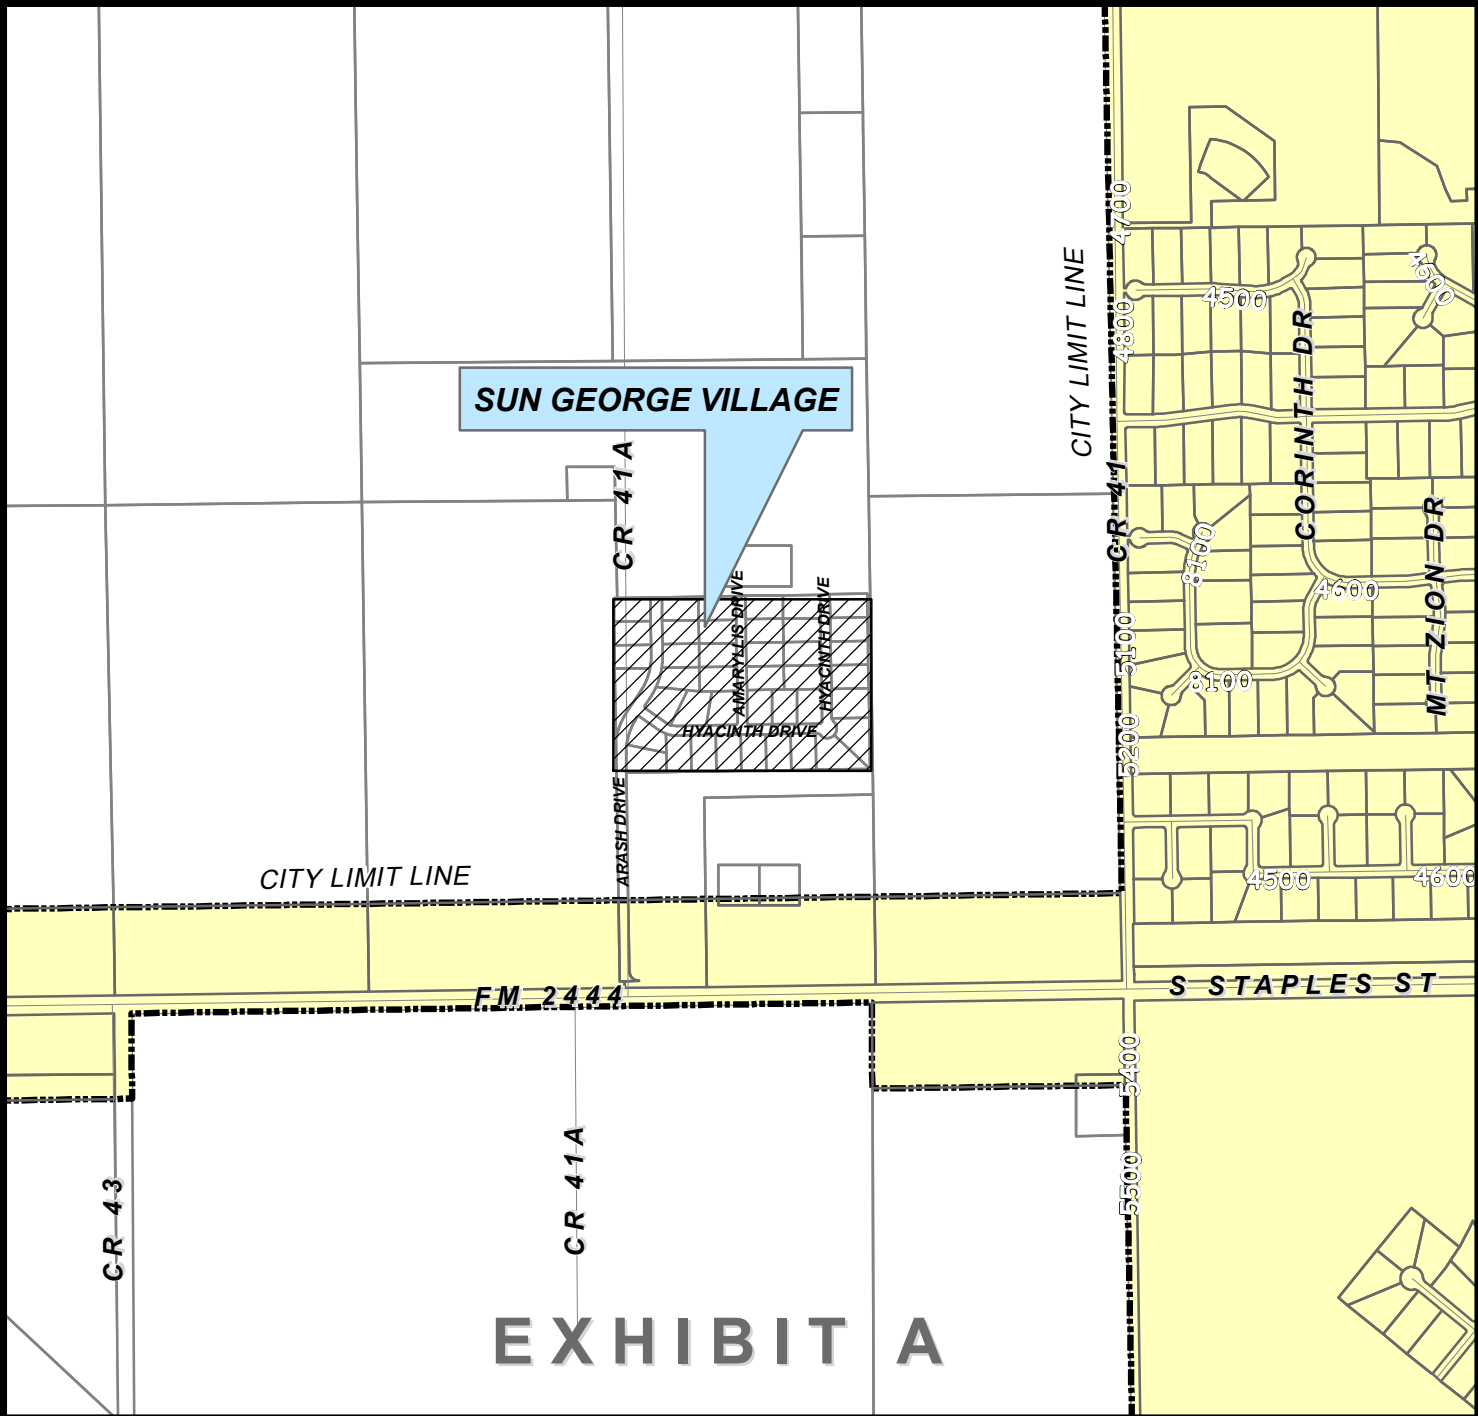

SUN GEORGE VILLAGE

EXHIBIT A

Legend

 PLANNING.CITYLIMITS

Title:
Printing Date: 05/04/2015
File: K:\DevelopmentSvcs\SHARED\GIS Projects\4Miguel\Sun_George_Village.mxd
Prepared By: MSS
Illustrative purposes only.
Coordinate System:
NAD 1983 StatePlane Texas South FIPS 4205 Feet
© City of Corpus Christi © Development Services

LOCATION MAP