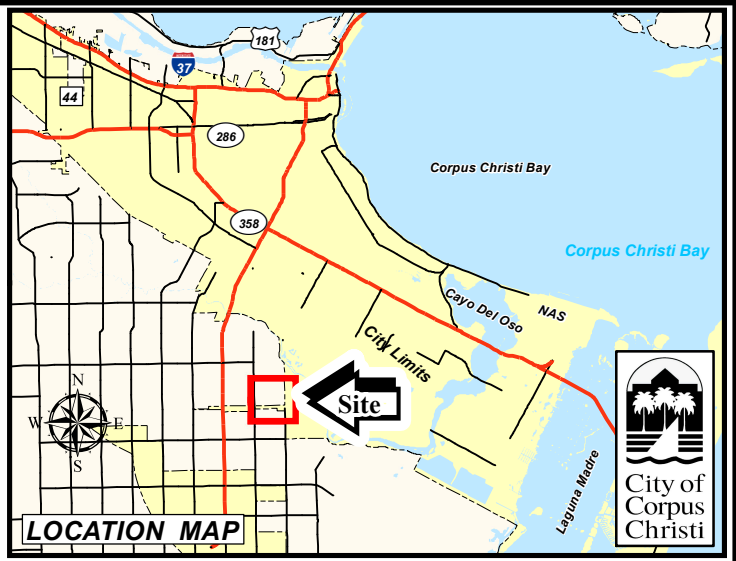

SUN GEORGE VILLAGE

EXHIBIT A

Legend

 PLANNING.CITYLIMITS

Title:
Printing Date: 05/04/2015
File: K:\DevelopmentSvcs\SHARED\GIS Projects\4Miguel\Sun_George_Village.mxd
Prepared By: MSS
Illustrative purposes only.
Coordinate System:
NAD 1983 StatePlane Texas South FIPS 4205 Feet
© City of Corpus Christi © Development Services

LOCATION MAP