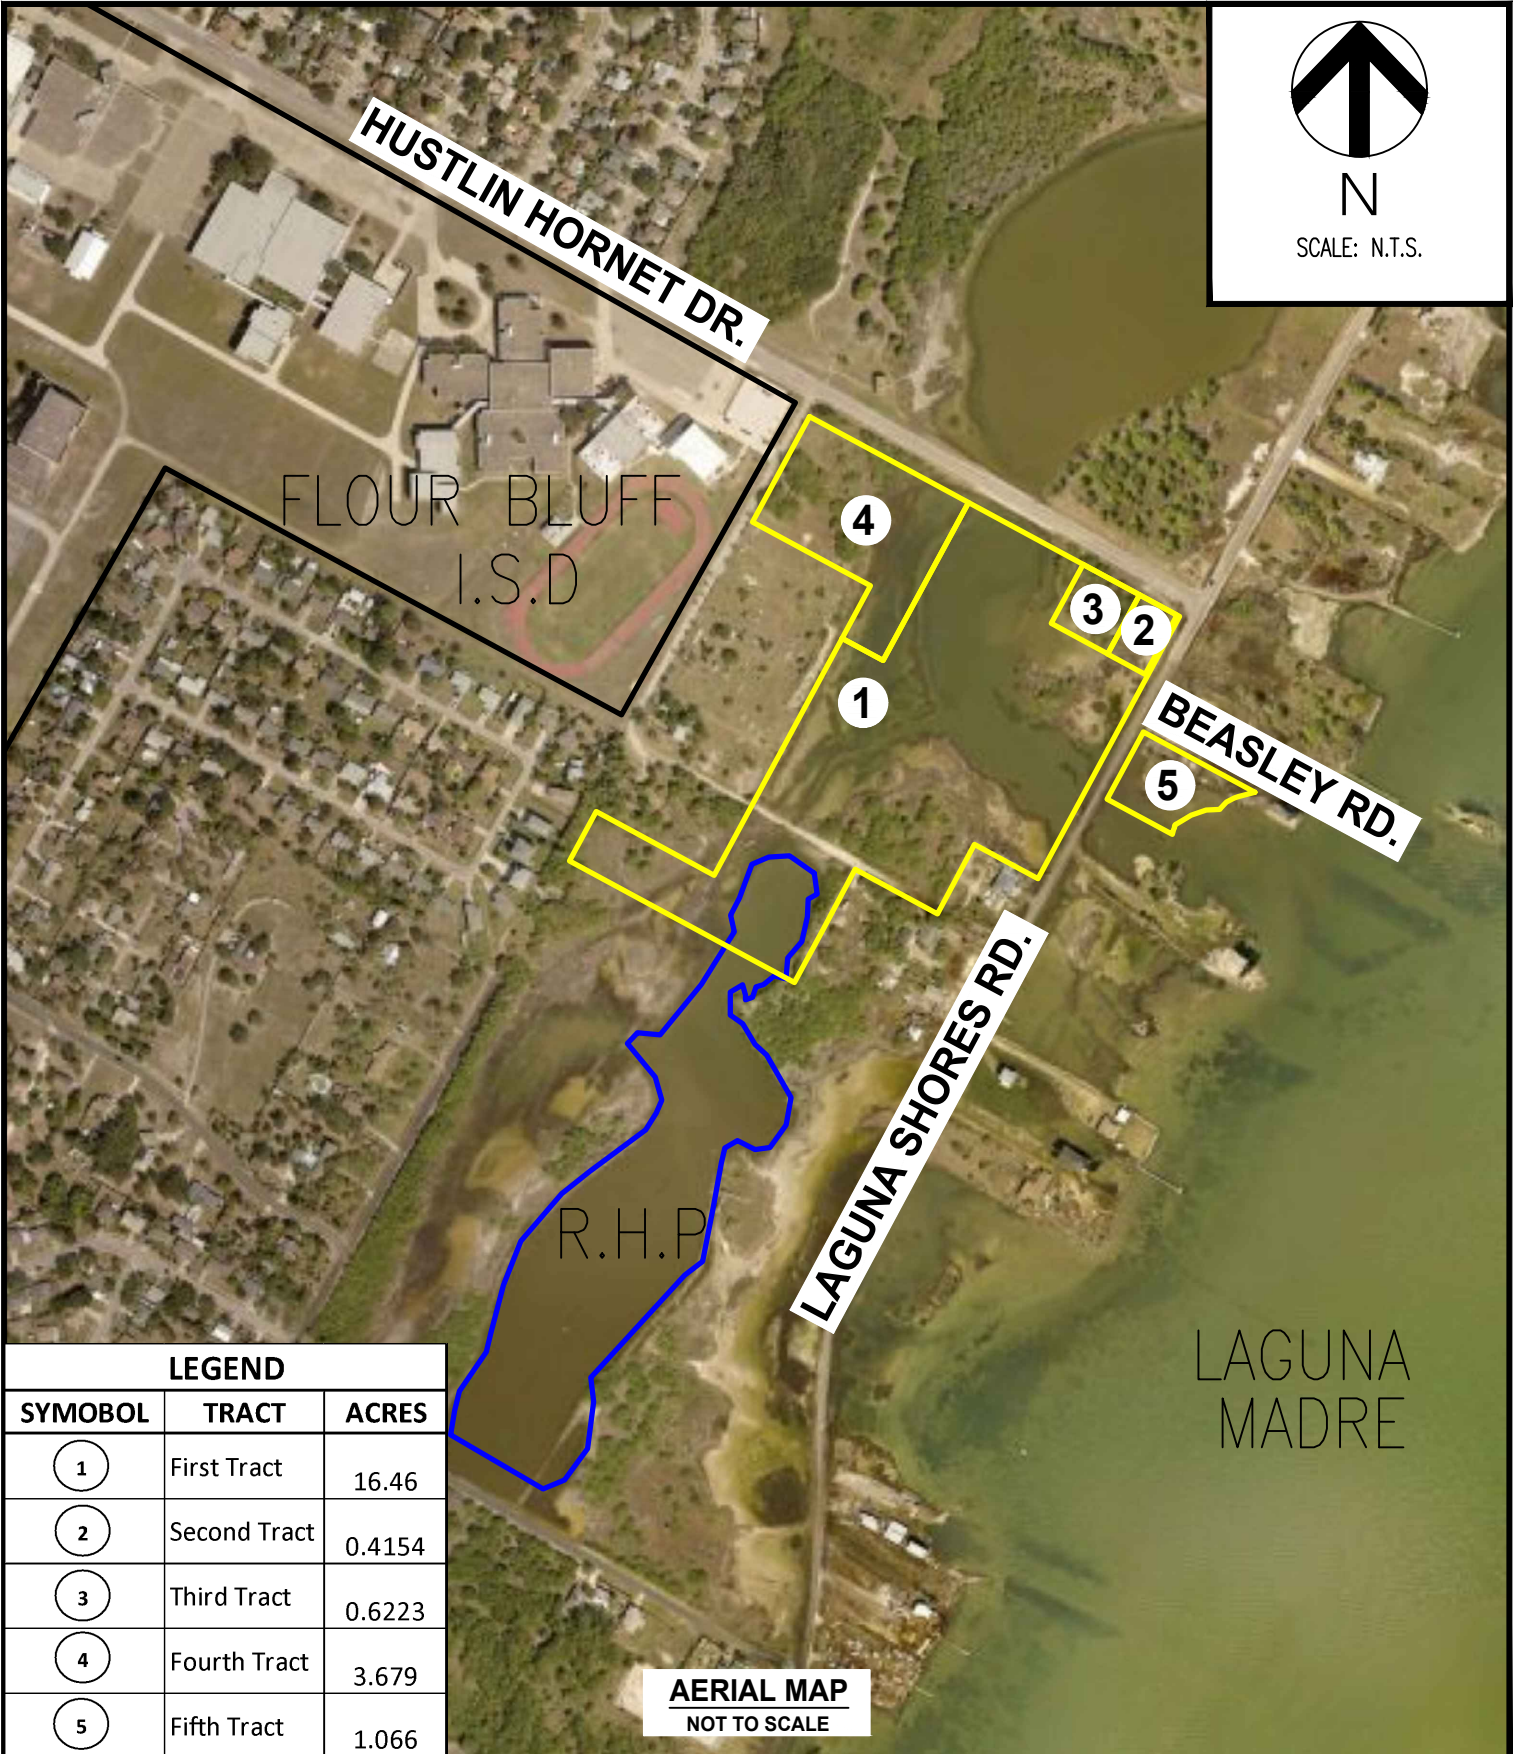

LOCATION

VICINITY MAP
NOT TO SCALE

LOCATION

LOCATION MAP
NOT TO SCALE

**REAL ESTATE PURCHASE
(22.2427 ACRES)**

CITY COUNCIL EXHIBIT
CITY OF CORPUS CHRISTI, TEXAS
DEPARTMENT OF ENGINEERING SERVICES

N

SCALE: N.T.S.

LEGEND		
SYMOBOL	TRACT	ACRES
①	First Tract	16.46
②	Second Tract	0.4154
③	Third Tract	0.6223
④	Fourth Tract	3.679
⑤	Fifth Tract	1.066

AERIAL MAP
NOT TO SCALE

REAL ESTATE PURCHASE
(22.2427 ACRES)

CITY COUNCIL EXHIBIT
CITY OF CORPUS CHRISTI, TEXAS
DEPARTMENT OF ENGINEERING SERVICES