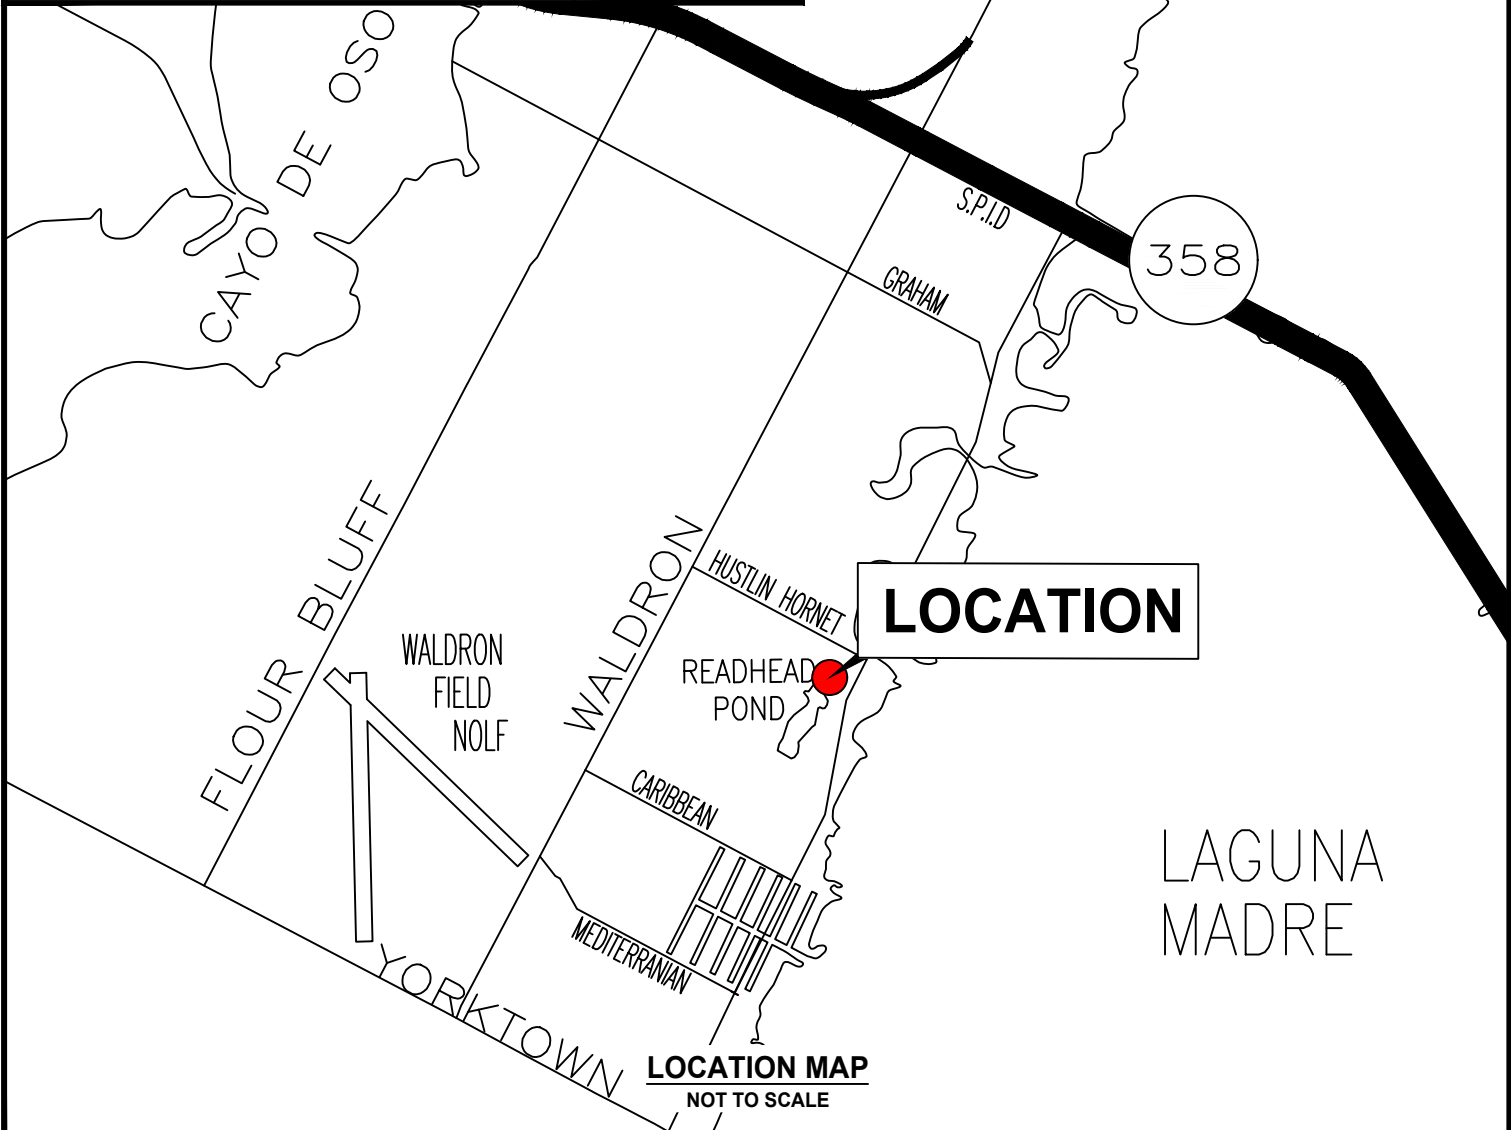

LOCATION

VICINITY MAP
NOT TO SCALE

LOCATION

LOCATION MAP
NOT TO SCALE

**REAL ESTATE PURCHASE
(22.2427 ACRES)**

CITY COUNCIL EXHIBIT
CITY OF CORPUS CHRISTI, TEXAS
DEPARTMENT OF ENGINEERING SERVICES

N

SCALE: N.T.S.

LEGEND		
SYMOBOL	TRACT	ACRES
①	First Tract	16.46
②	Second Tract	0.4154
③	Third Tract	0.6223
④	Fourth Tract	3.679
⑤	Fifth Tract	1.066

AERIAL MAP
NOT TO SCALE

REAL ESTATE PURCHASE
(22.2427 ACRES)

CITY COUNCIL EXHIBIT
CITY OF CORPUS CHRISTI, TEXAS
DEPARTMENT OF ENGINEERING SERVICES